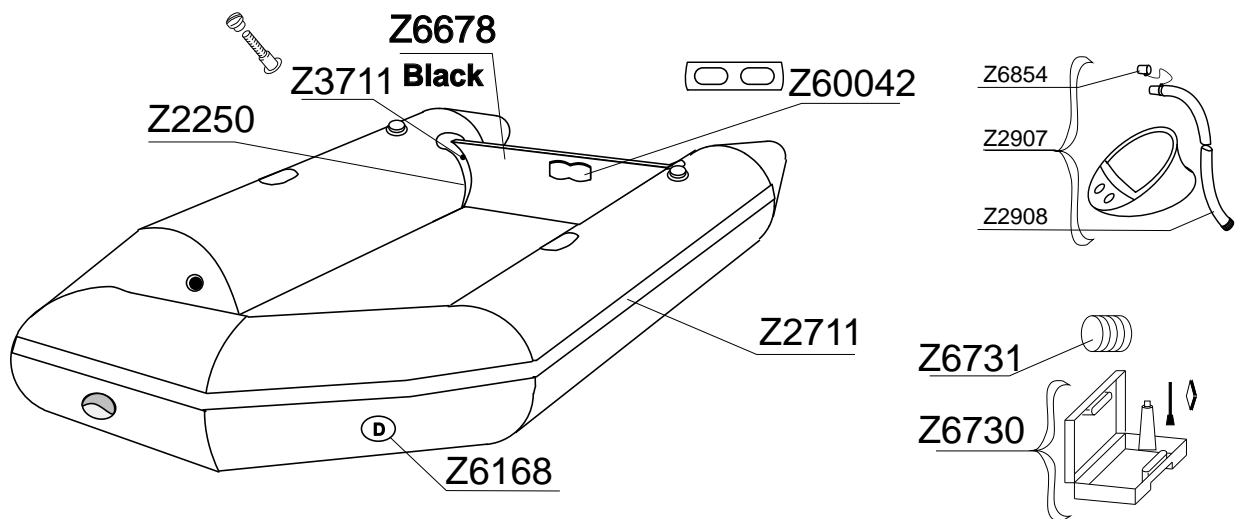

# ZOOM 260 SR

# SERIE Z15101

GDB/10.04

Tissu pour réparation: Corps =Z7041 Gris clair  
 Fabric for repairs : Tube =Z7041 Light grey