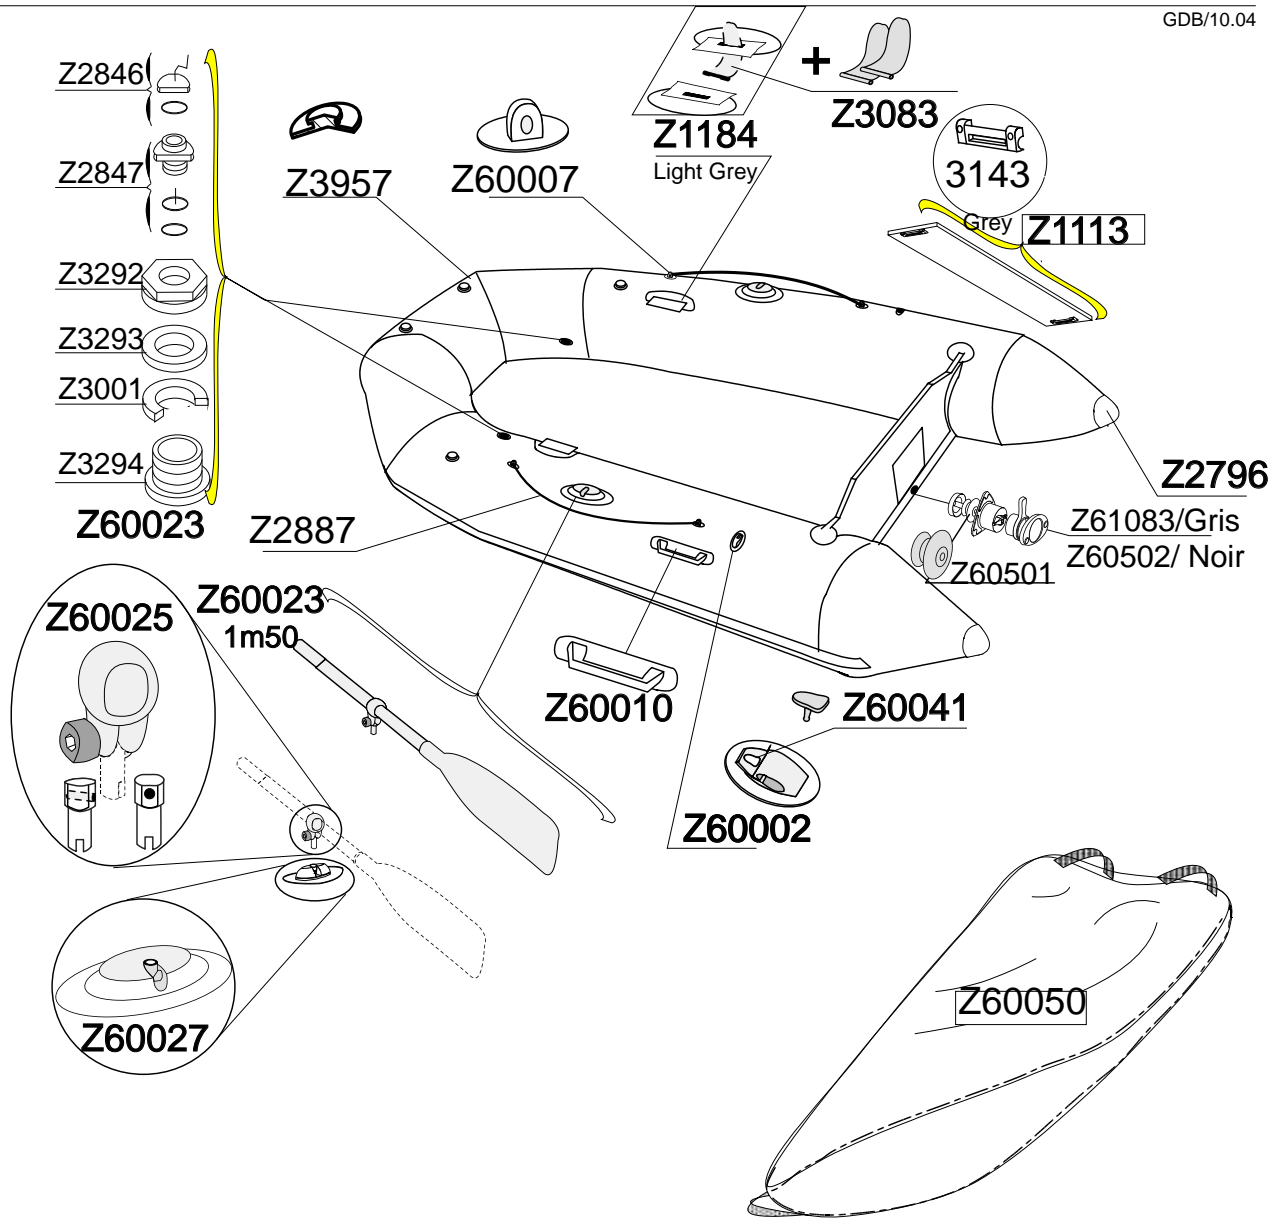

# ZOOM 260 SR

# SERIE Z15101

GDB/10.04

Tissu pour réparation: Corps =Z7041 Gris clair  
 Fabric for repairs : Tube =Z7041 Light grey