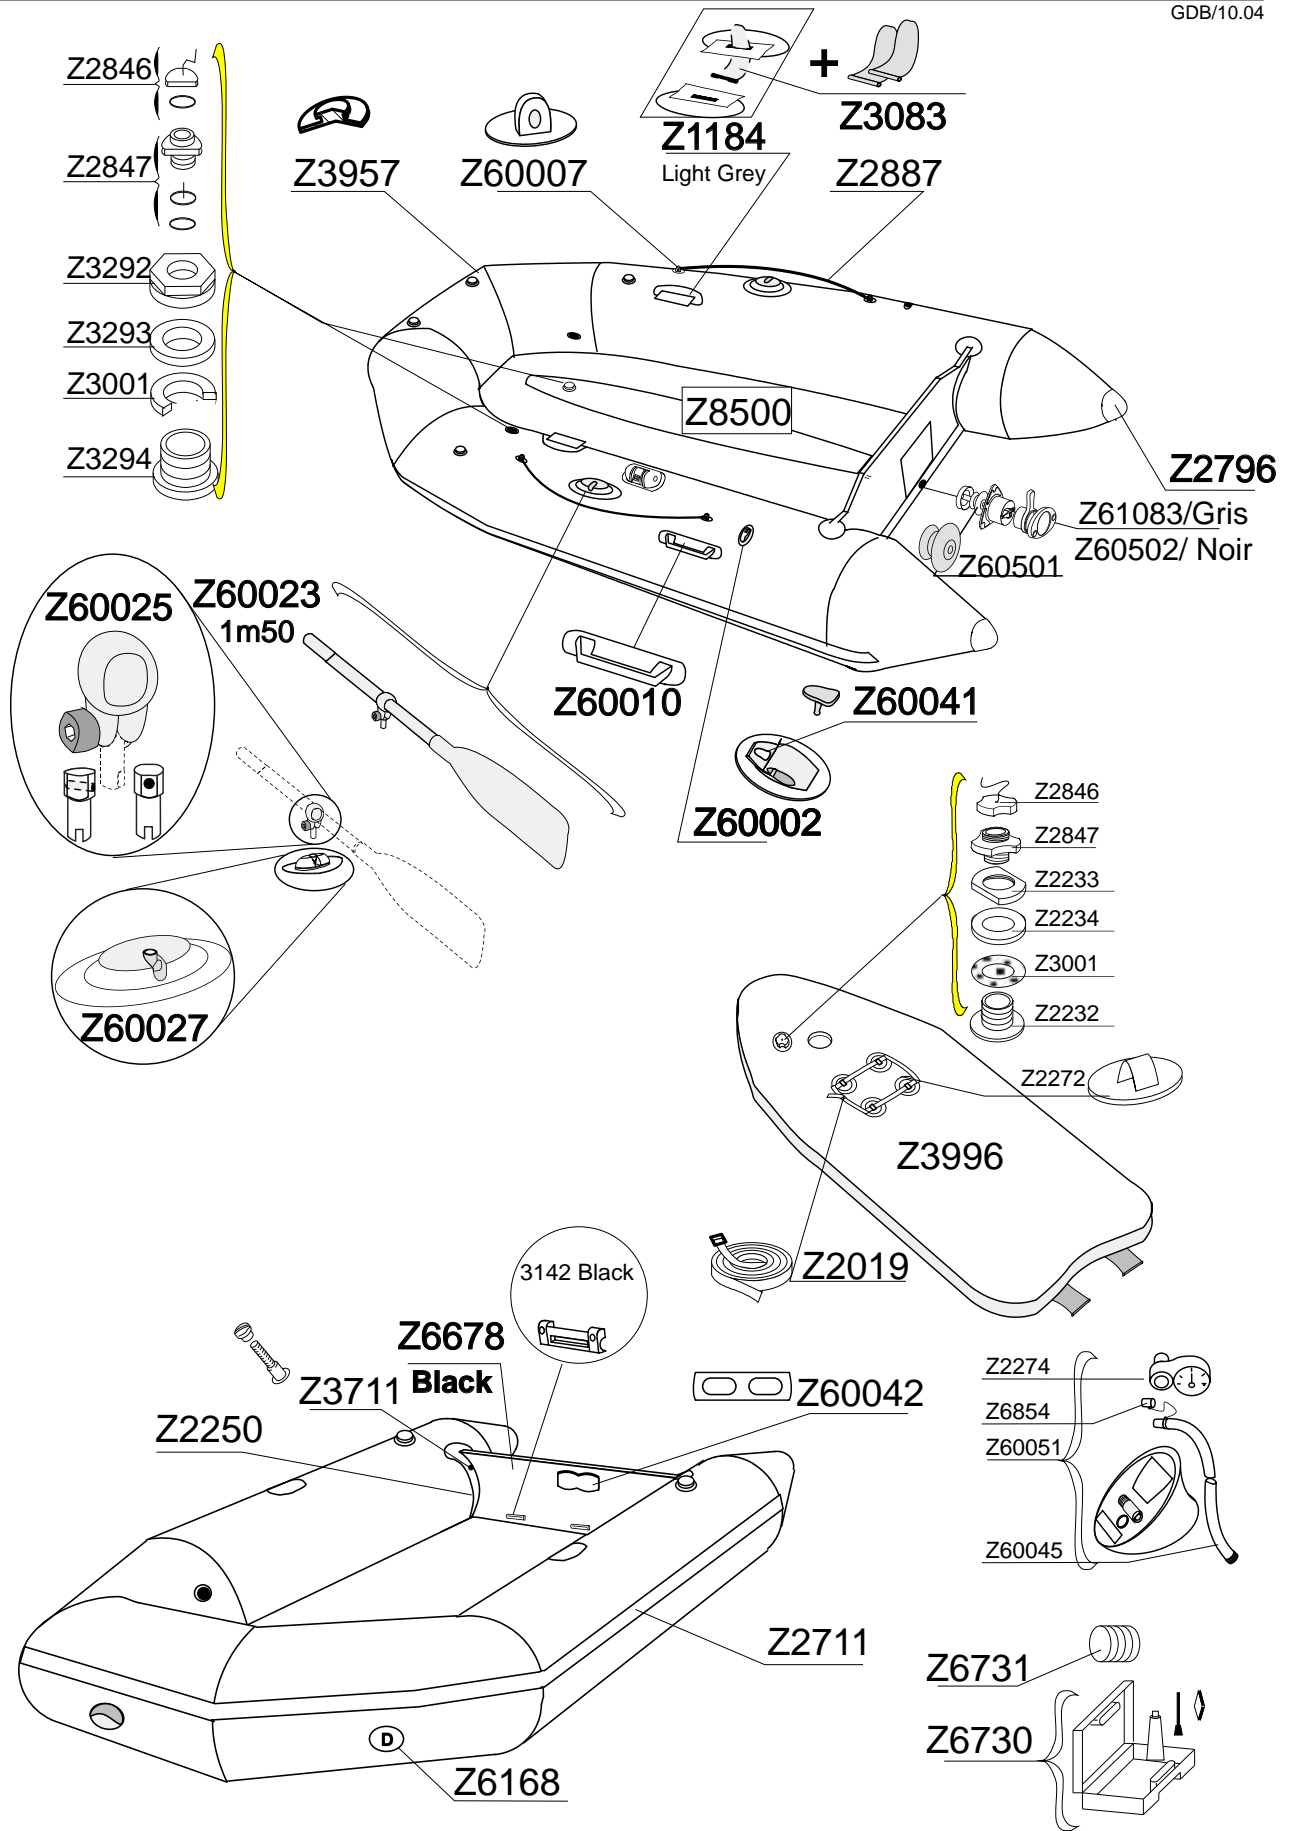

# ZOOM 310 AERO

# SERIE Z15004

GDB/10.04

Tissu pour réparation: Corps = Z7041 Gris clair  
 Fabric for repairs : Tube = Z7041 Light grey

Fond = Z7177 Noir  
 Bottom = Z7177 Black