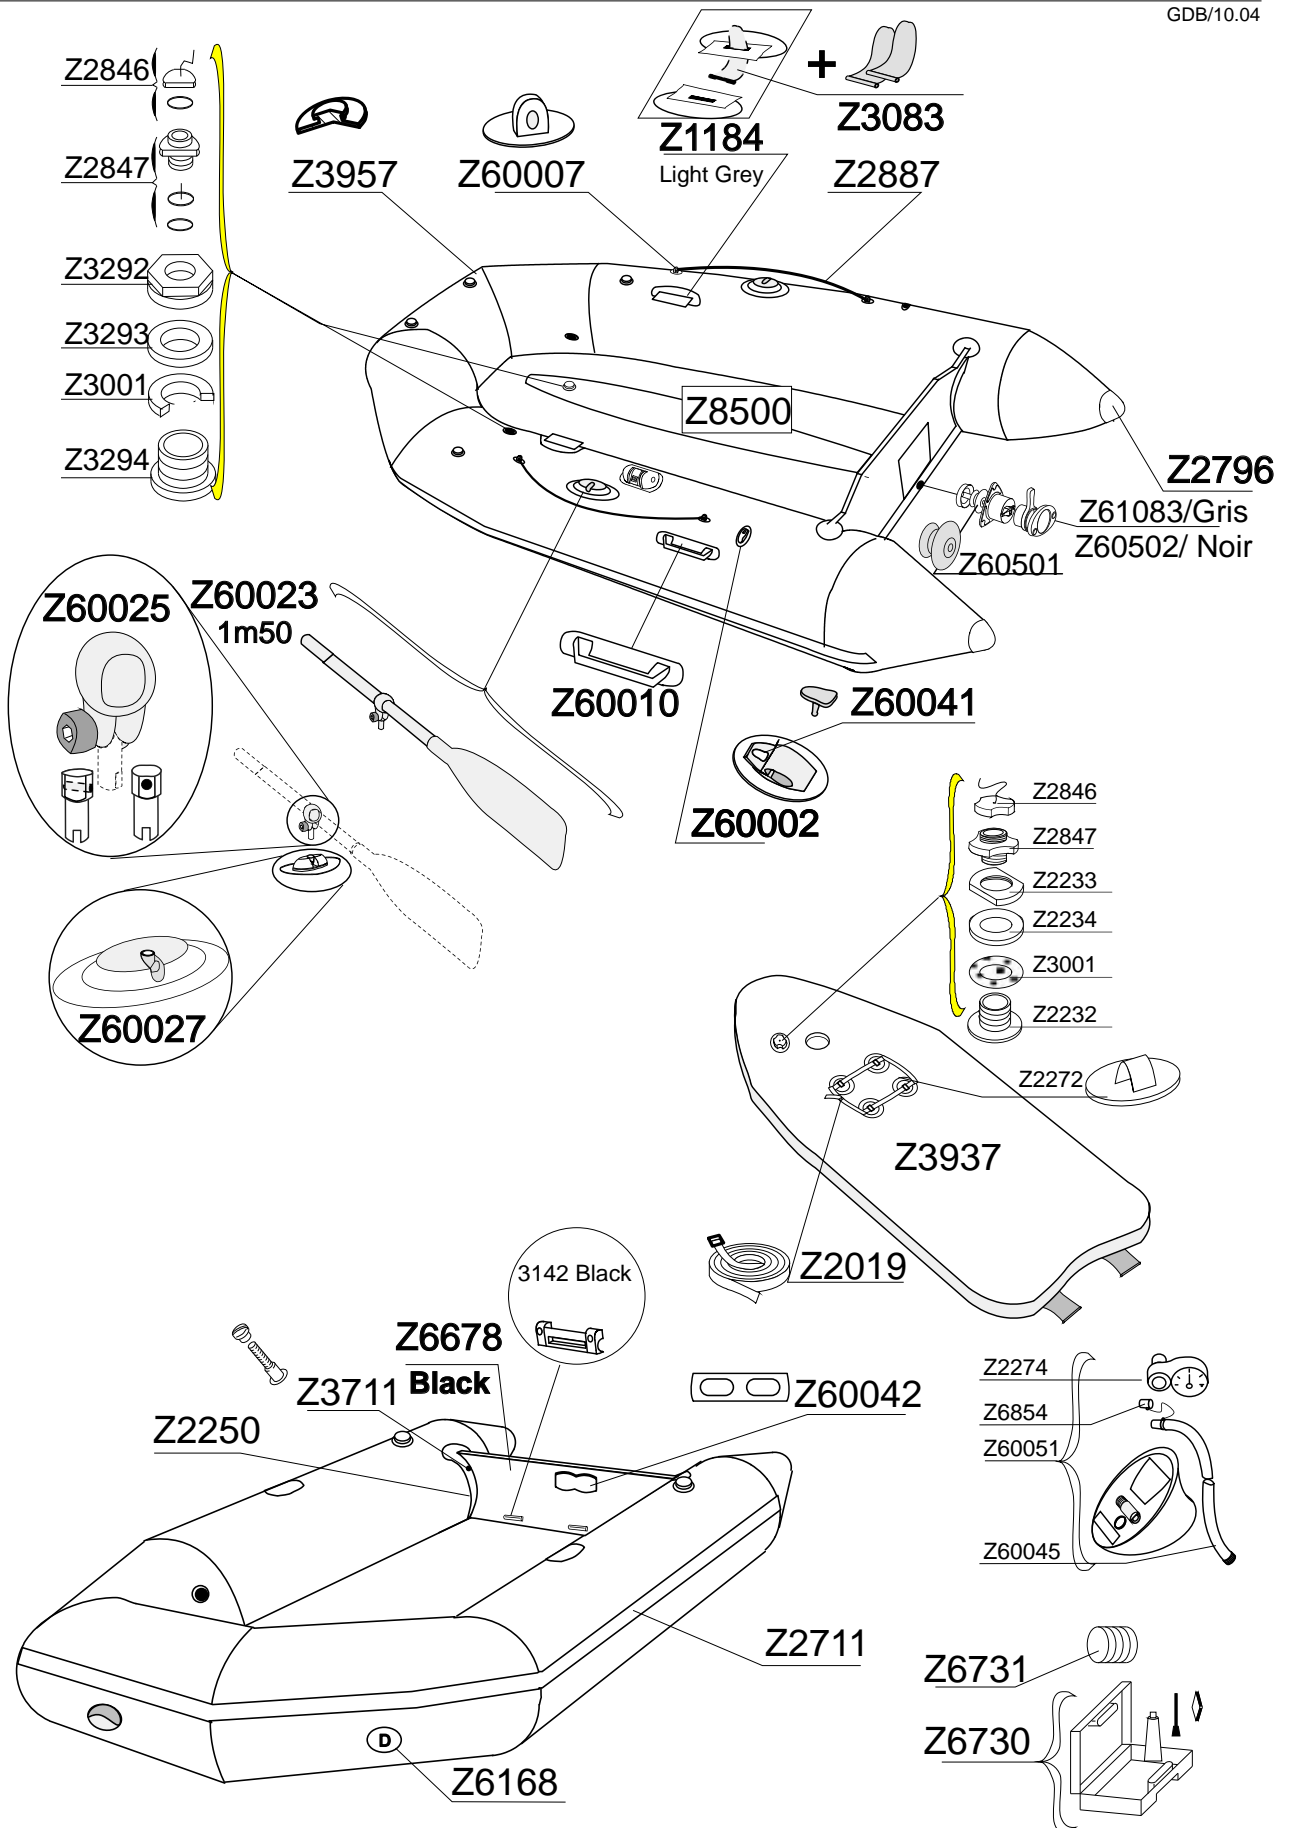

ZOOM 260 AERO

SERIE Z15003

GDB/10.04

Tissu pour réparation: Corps = Z7041 Gris clair
 Fabric for repairs : Tube = Z7041 Light grey

Fond = Z7177 Noir
 Bottom = Z7177 Black