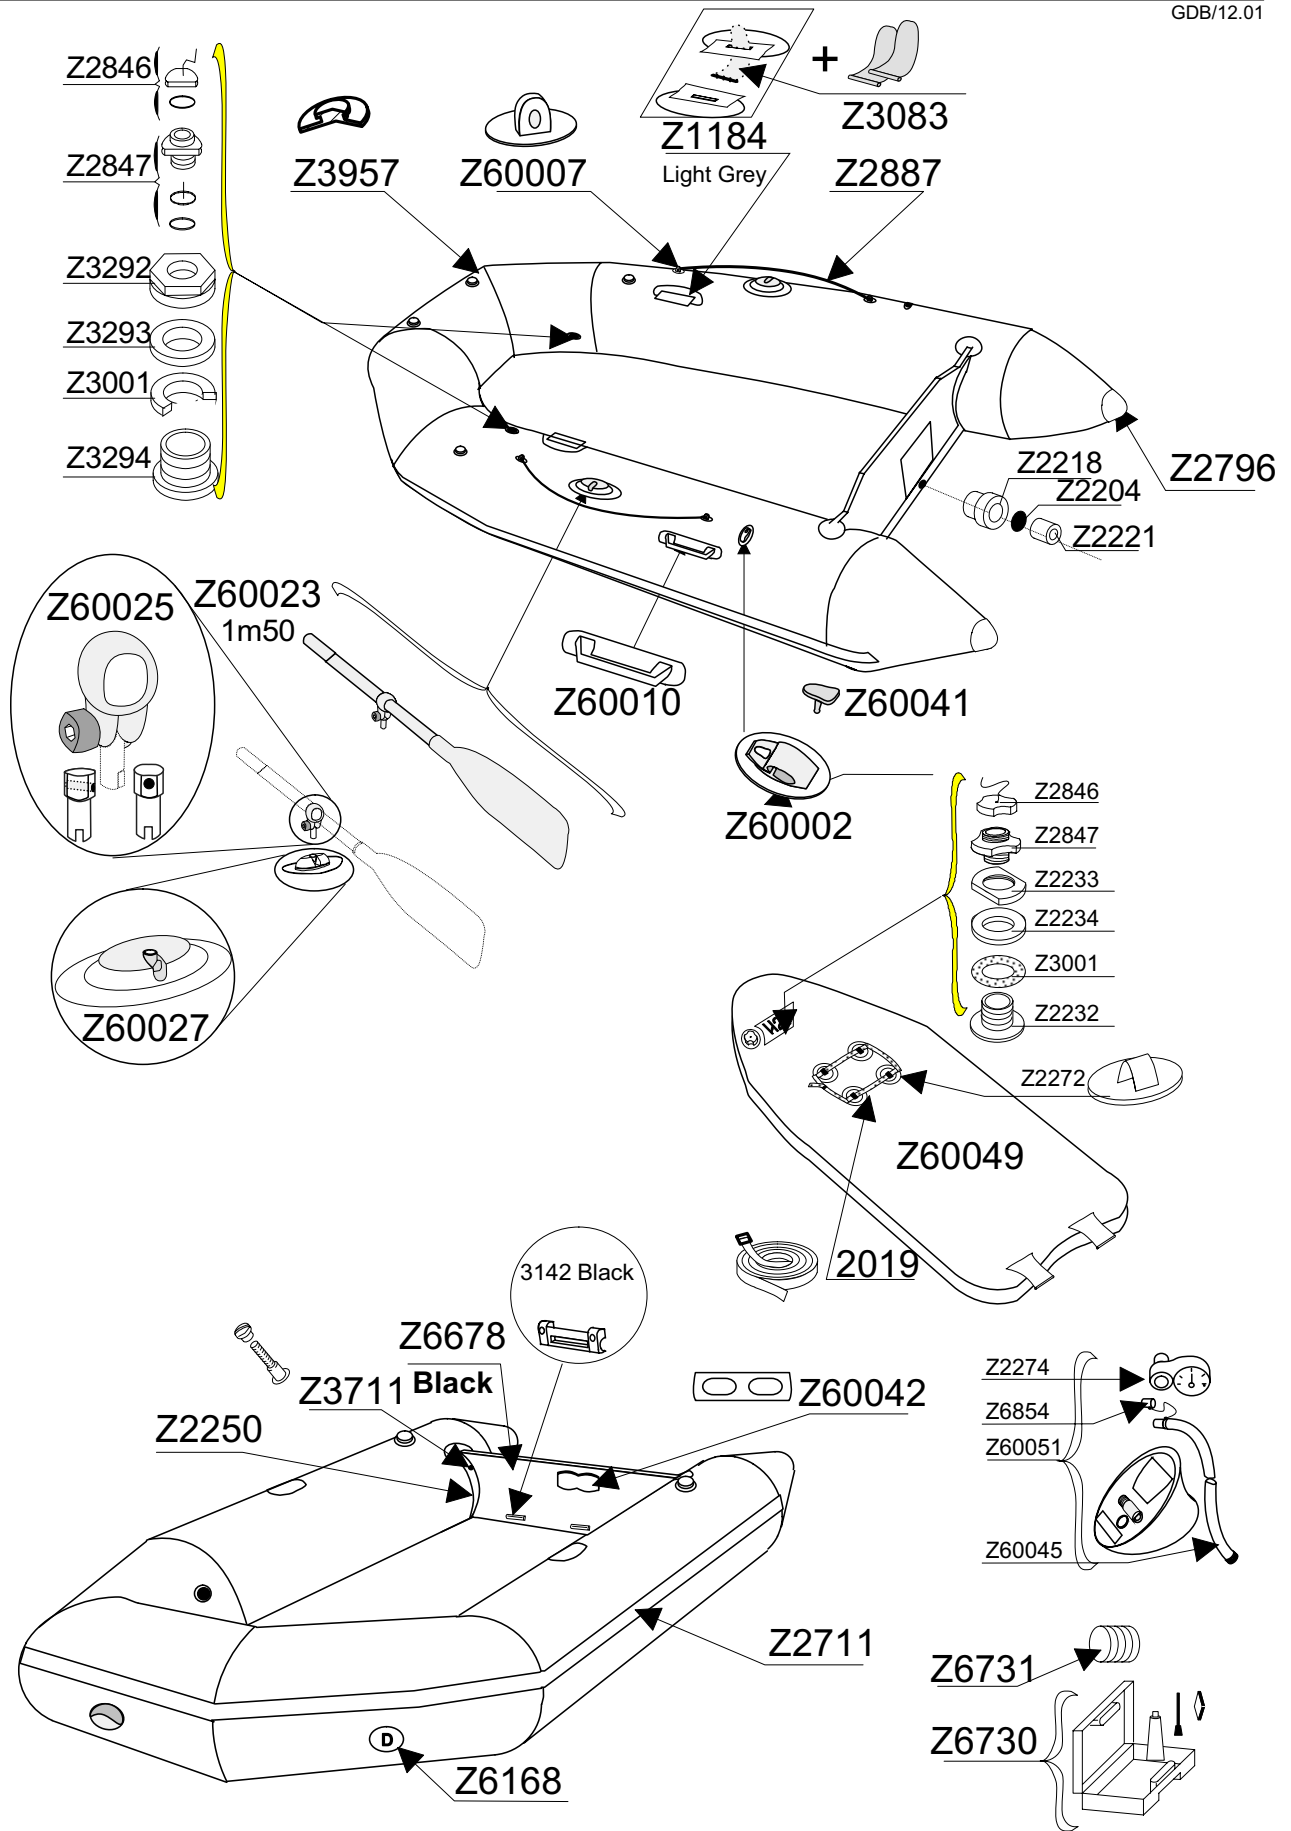

ZOOM 260 AERO

SERIE Z15002

GDB/12.01

Tissu pour réparation: Corps = Z7041 Gris clair
 Fabric for repairs : Tube = Z7041 Light grey

Fond = Z7177 Noir
 Bottom = Z7177 Black