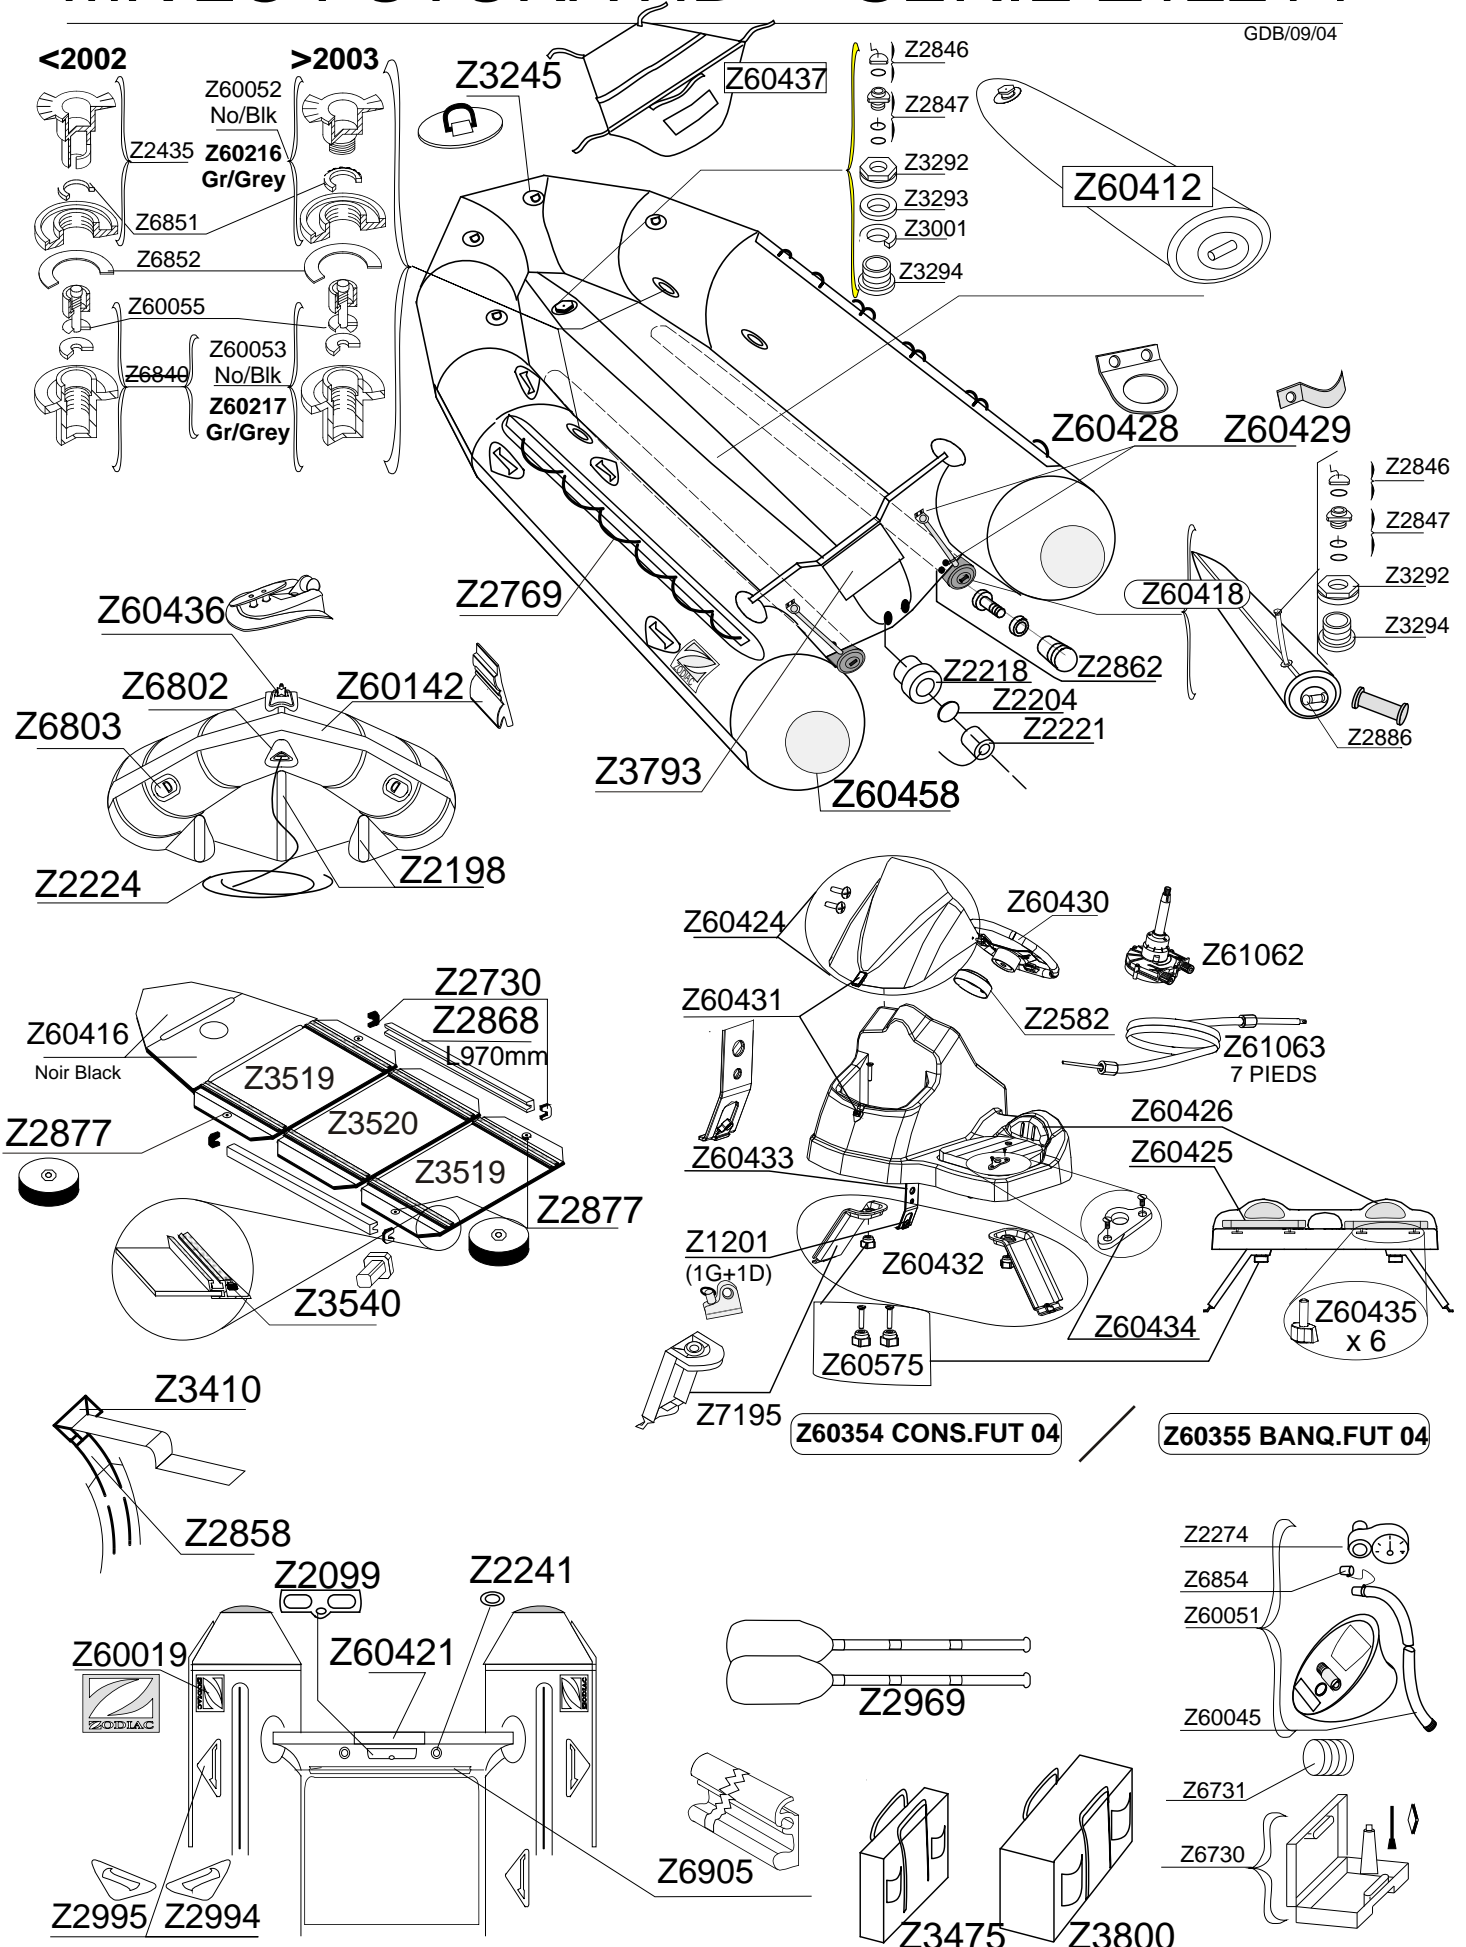

MK 2C FUTURA HD

SERIE Z12214

GDB/09/04

Tissu pour réparation: Corps = Z7131 Rouge
 Fabric for repairs : Tube = Z7131 Red

Fond = Z7177 Noir
 Bottom = Z7177 Black