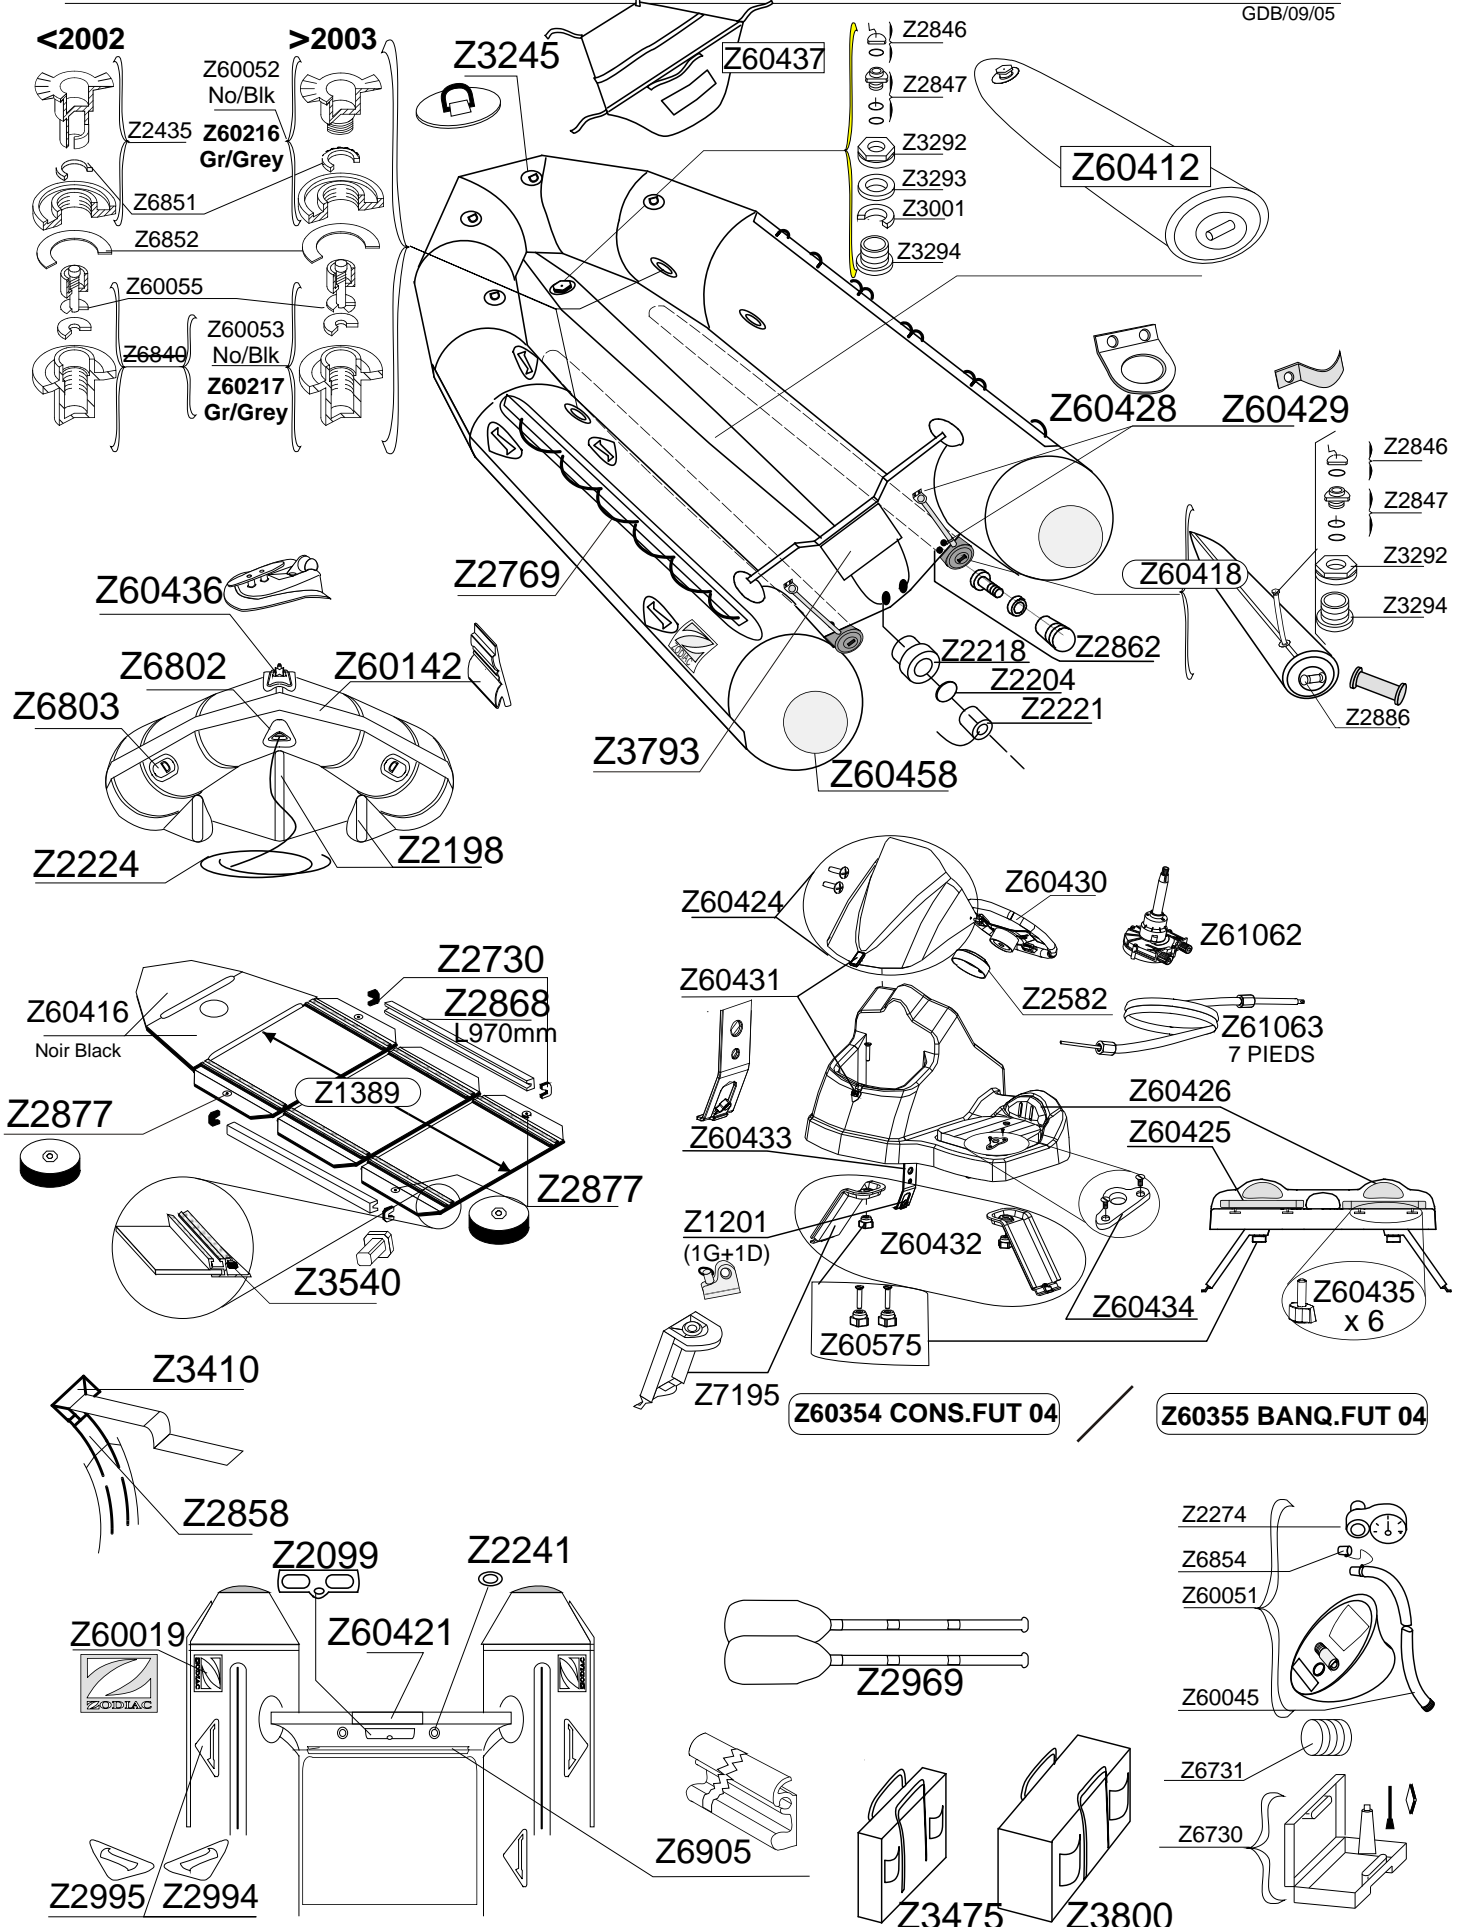

# MK 2C FUTURA ST

# SERIE Z12211

GDB/09/05

Tissu pour réparation: Corps = Z7131 Rouge  
 Fabric for repairs : Tube = Z7131 Red

Fond = Z7177 Noir  
 Bottom = Z7177 Black