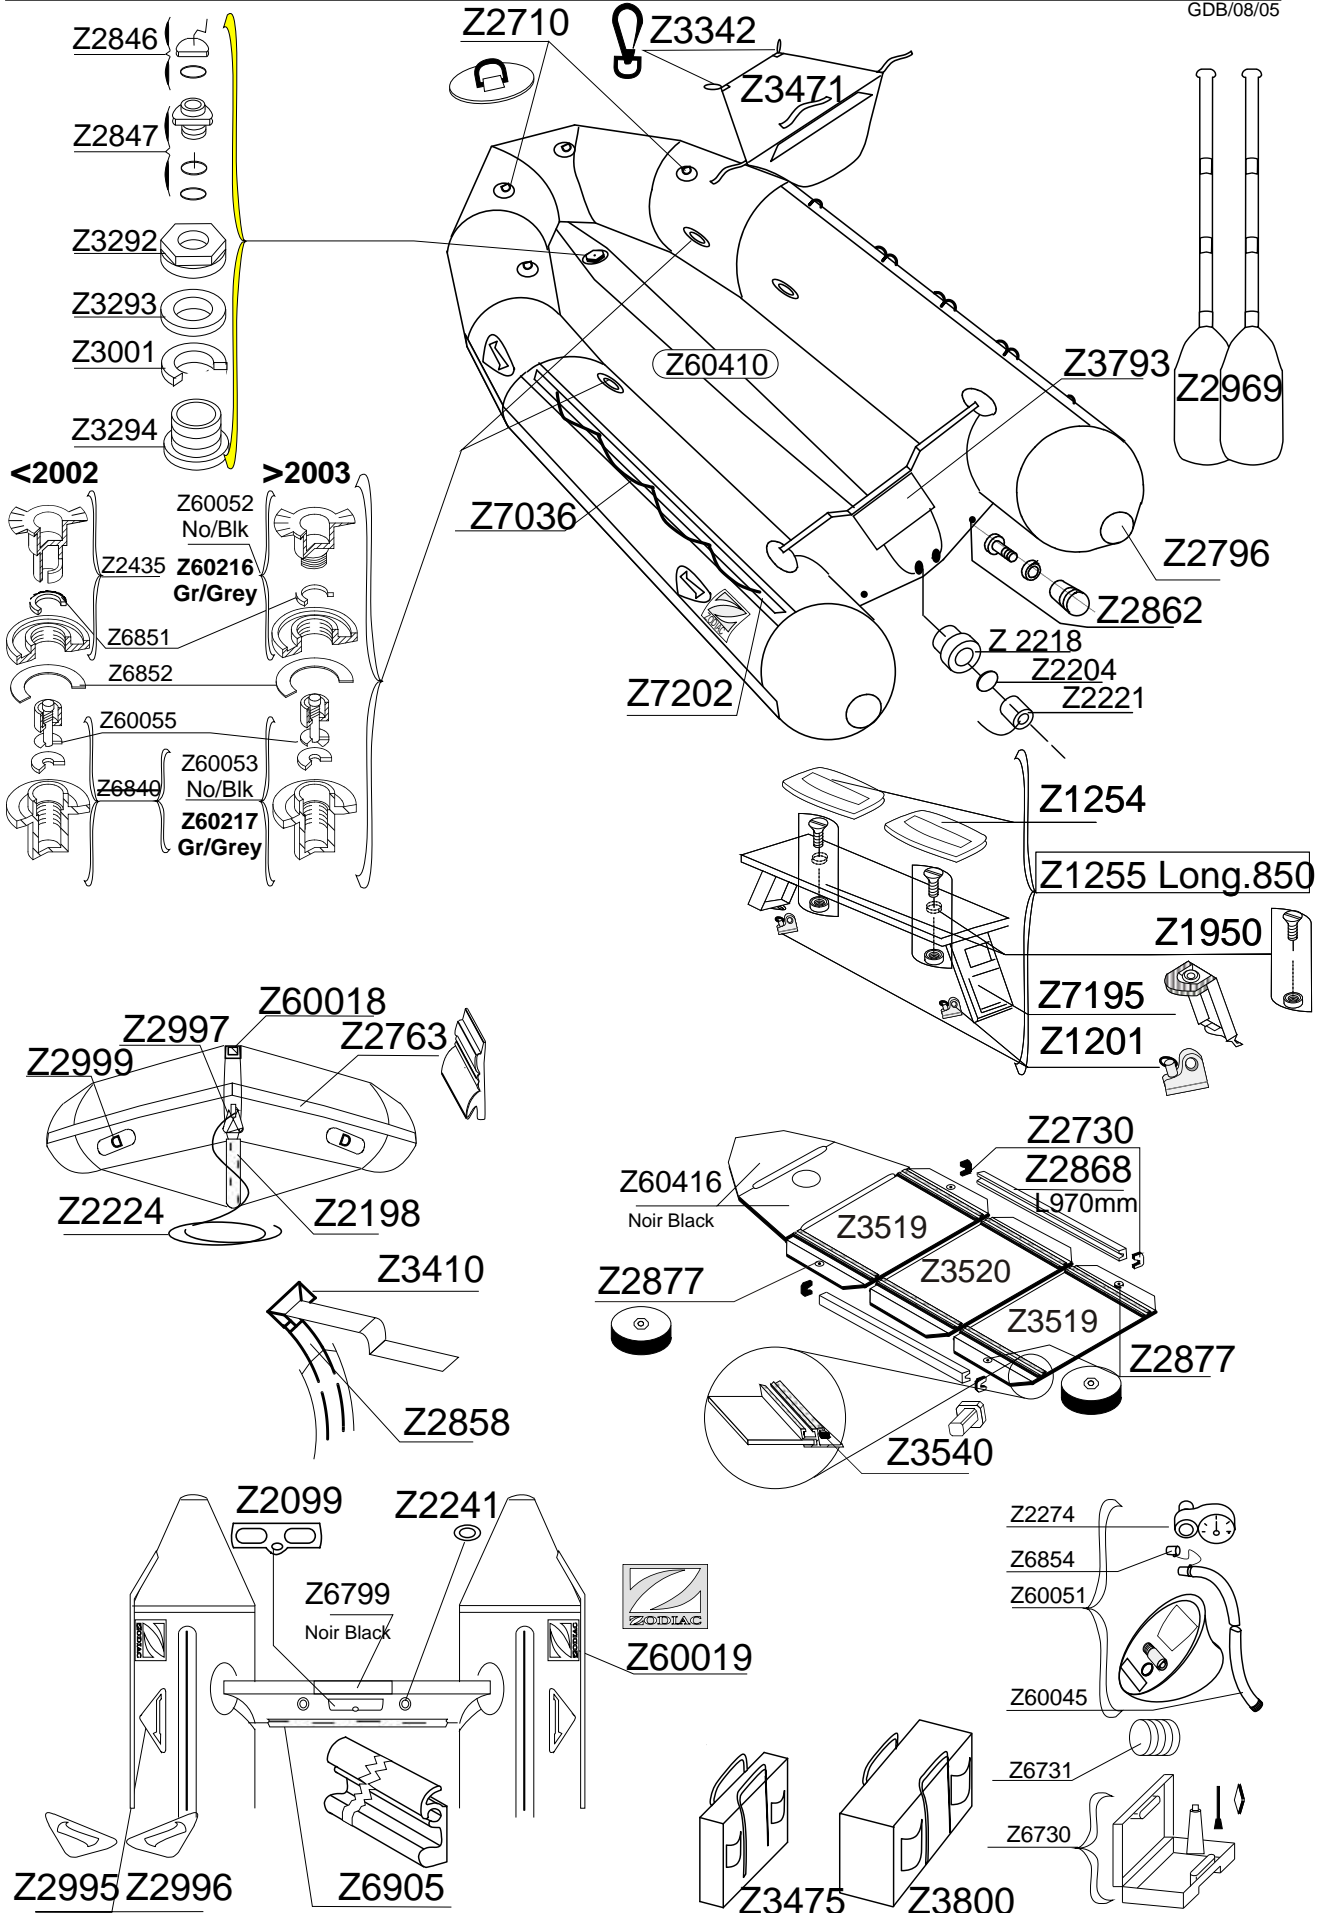

MK 2C CLASSIC HD

SERIE Z12110

GDB/08/05

Tissu pour réparation: Corps = Z7051 Gris Moyen
 Fabric for repairs: Tube = Z7051 Medium Grey

Fond = Z7132 Noir
 Bottom = Z7132 Black