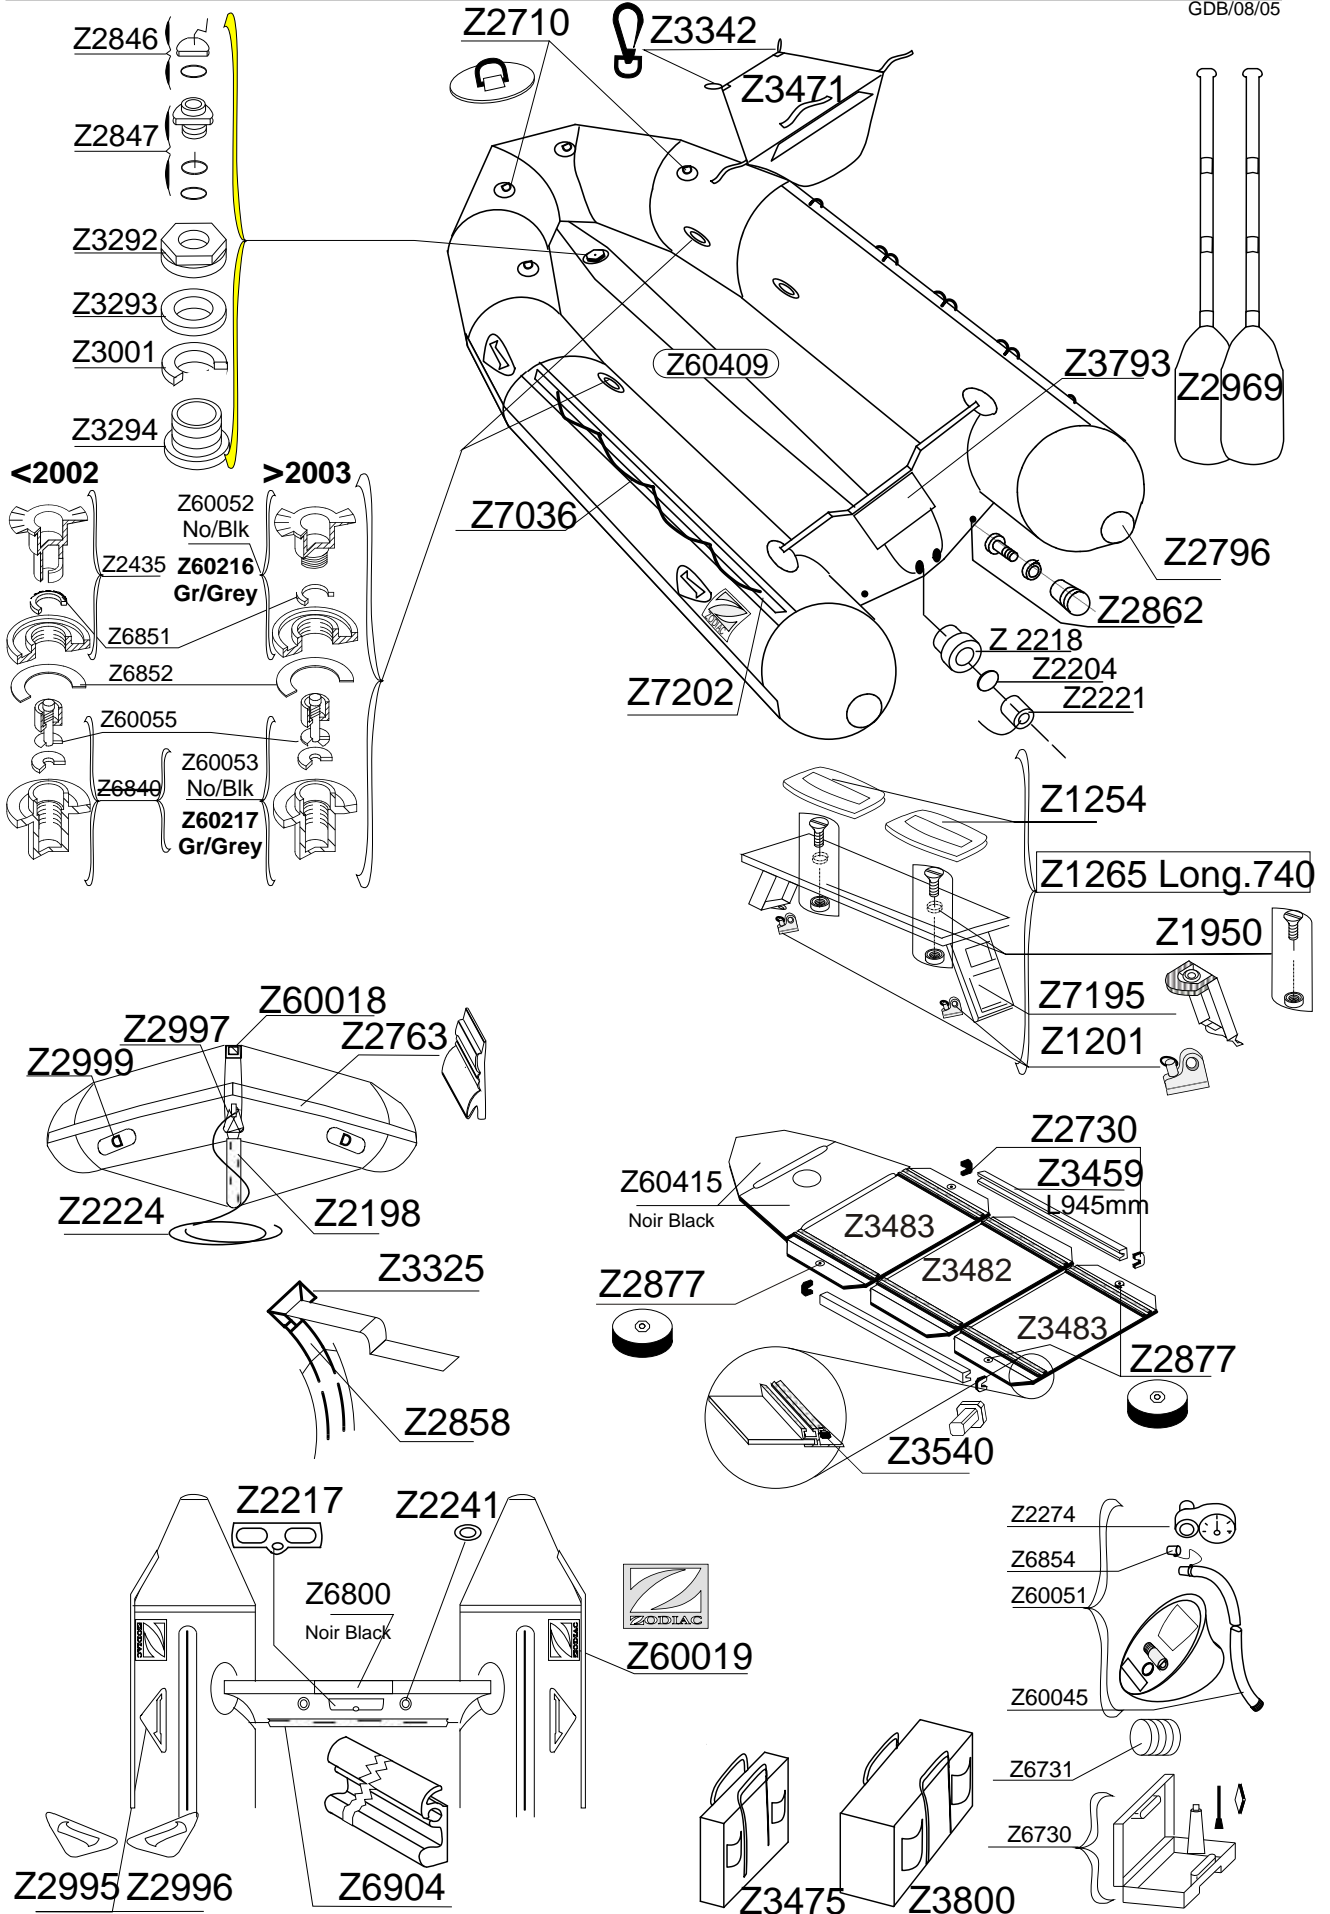

# MK 1 CLASSIC HD

# SERIE Z12109

GDB/08/05

Tissu pour réparation: Corps = Z7051 Gris Moyen  
 Fabric for repairs: Tube = Z7051 Medium Grey

Fond = Z7132 Noir  
 Bottom = Z7132 Black