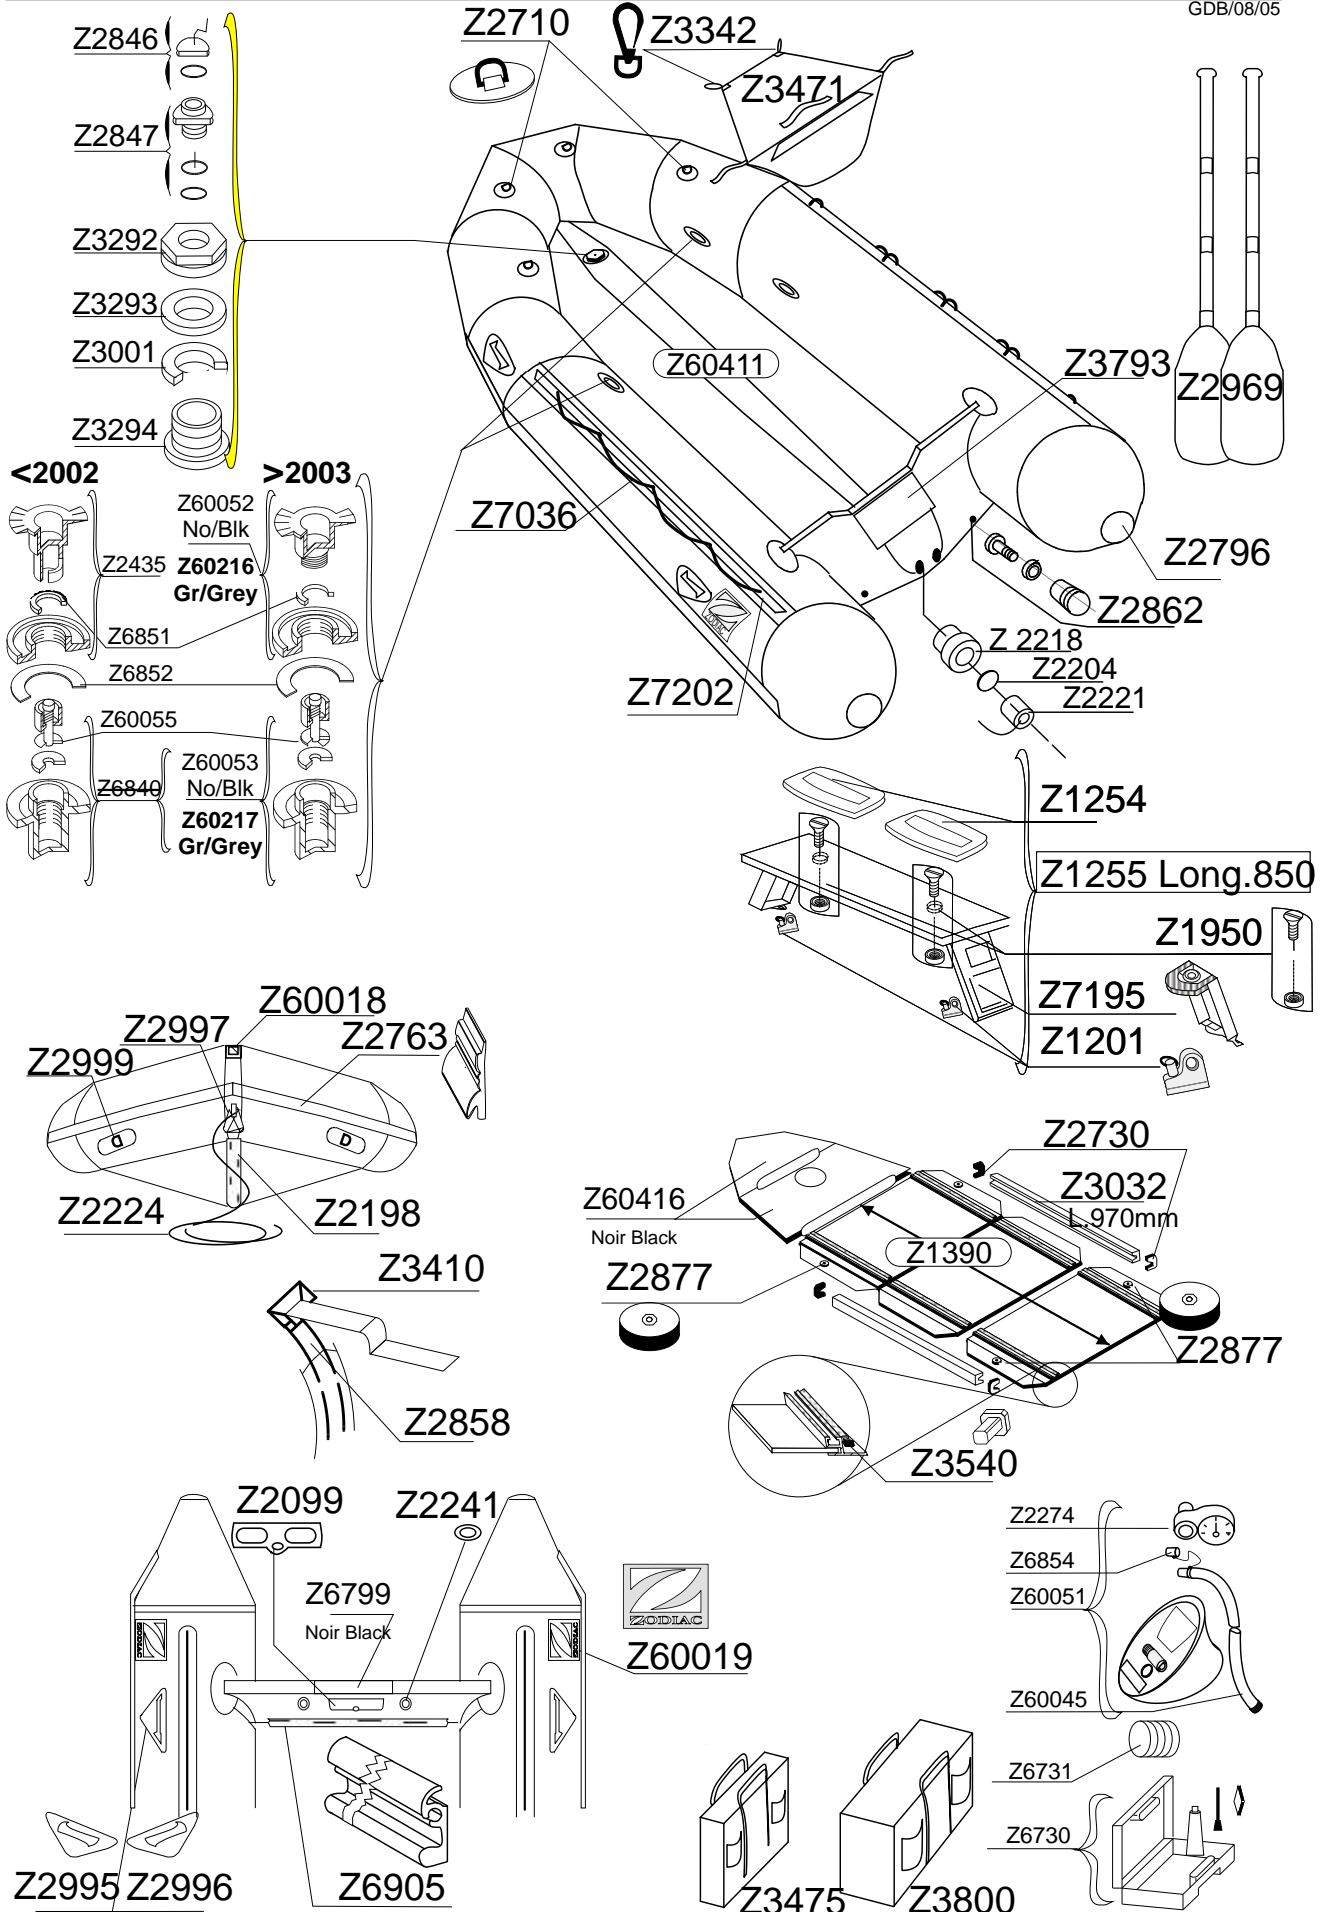

MK 2 CLASSIC ST

SERIE Z12108

GDB/08/05

Tissu pour réparation: Corps = Z7051 Gris Moyen
 Fabric for repairs : Tube = Z7051 Medium Grey

Fond = Z7132 Noir
 Bottom = Z7132 Black