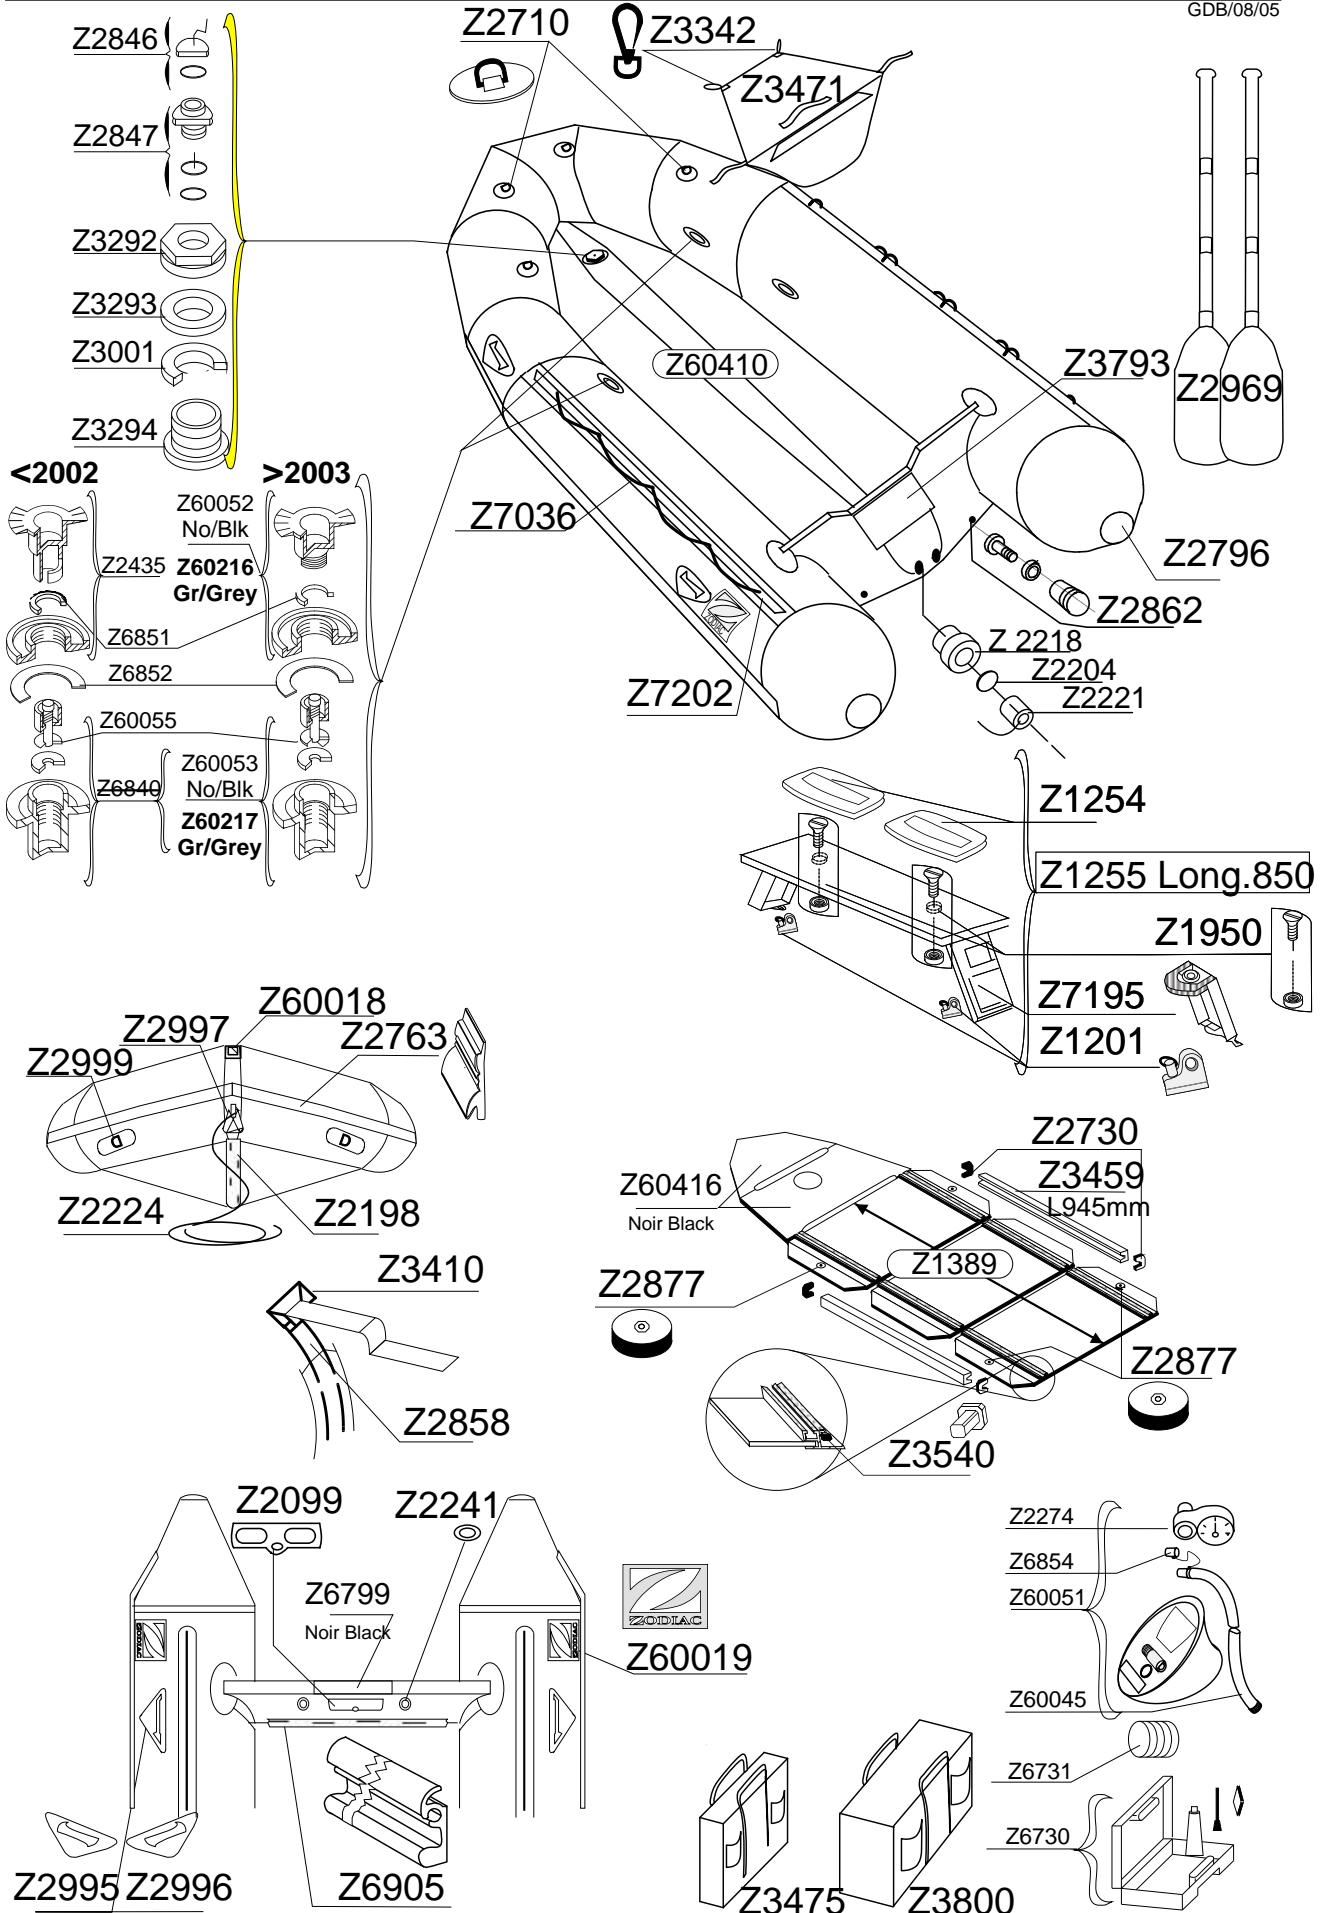

# MK 2C CLASSIC ST

# SERIE Z12107

GDB/08/05

Tissu pour réparation: Corps = Z7051 Gris Moyen  
 Fabric for repairs: Tube = Z7051 Medium Grey

Fond = Z7132 Noir  
 Bottom = Z7132 Black