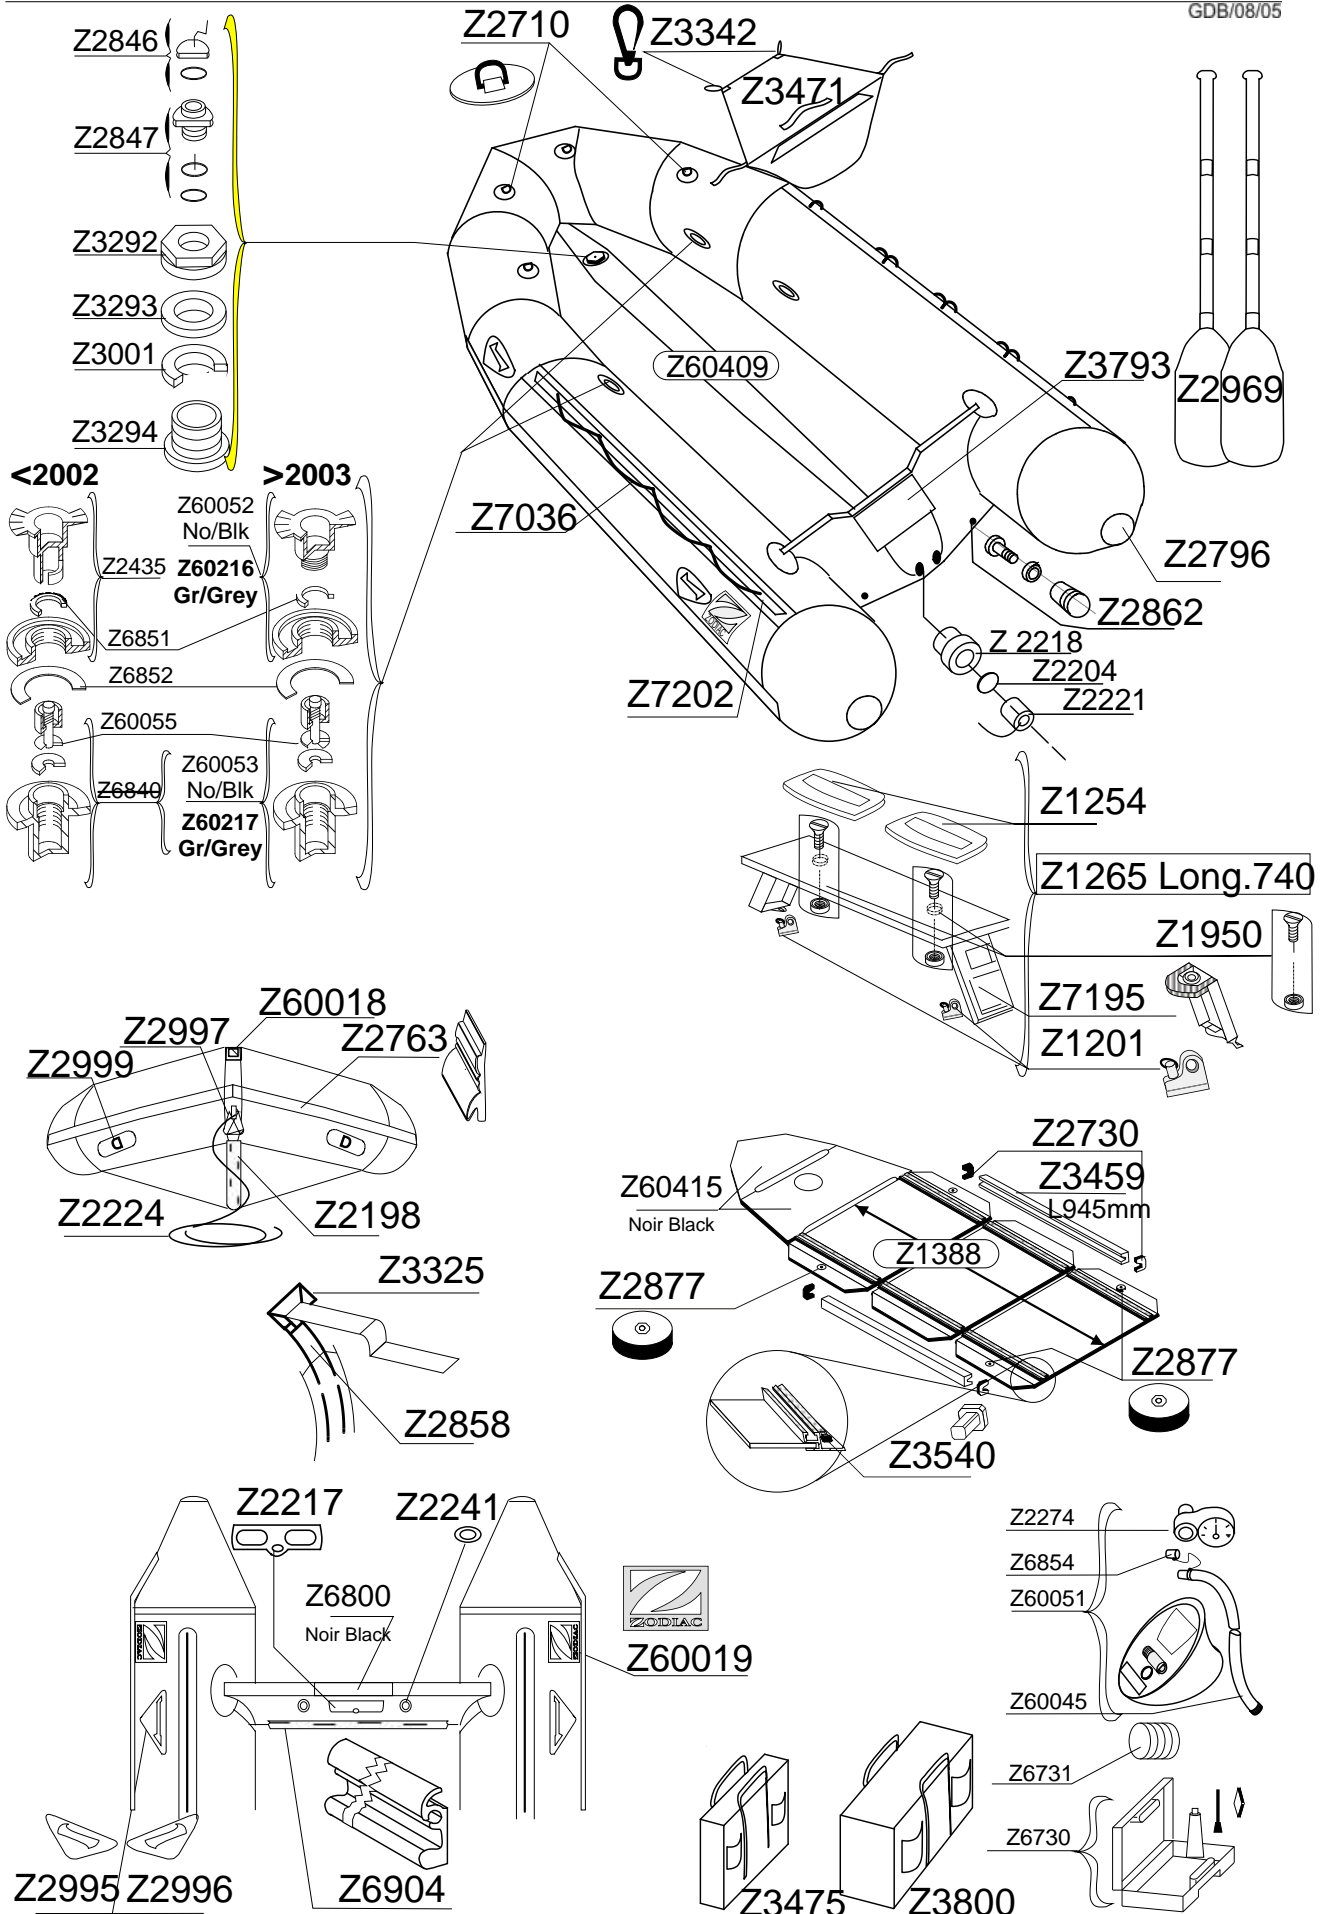

MK 1 CLASSIC ST

SERIE Z12106

GDB/08/05

Tissu pour réparation: Corps = Z7051 Gris Moyen
 Fabric for repairs: Tube = Z7051 Medium Grey

Fond = Z7132 Noir
 Bottom = Z7132 Black