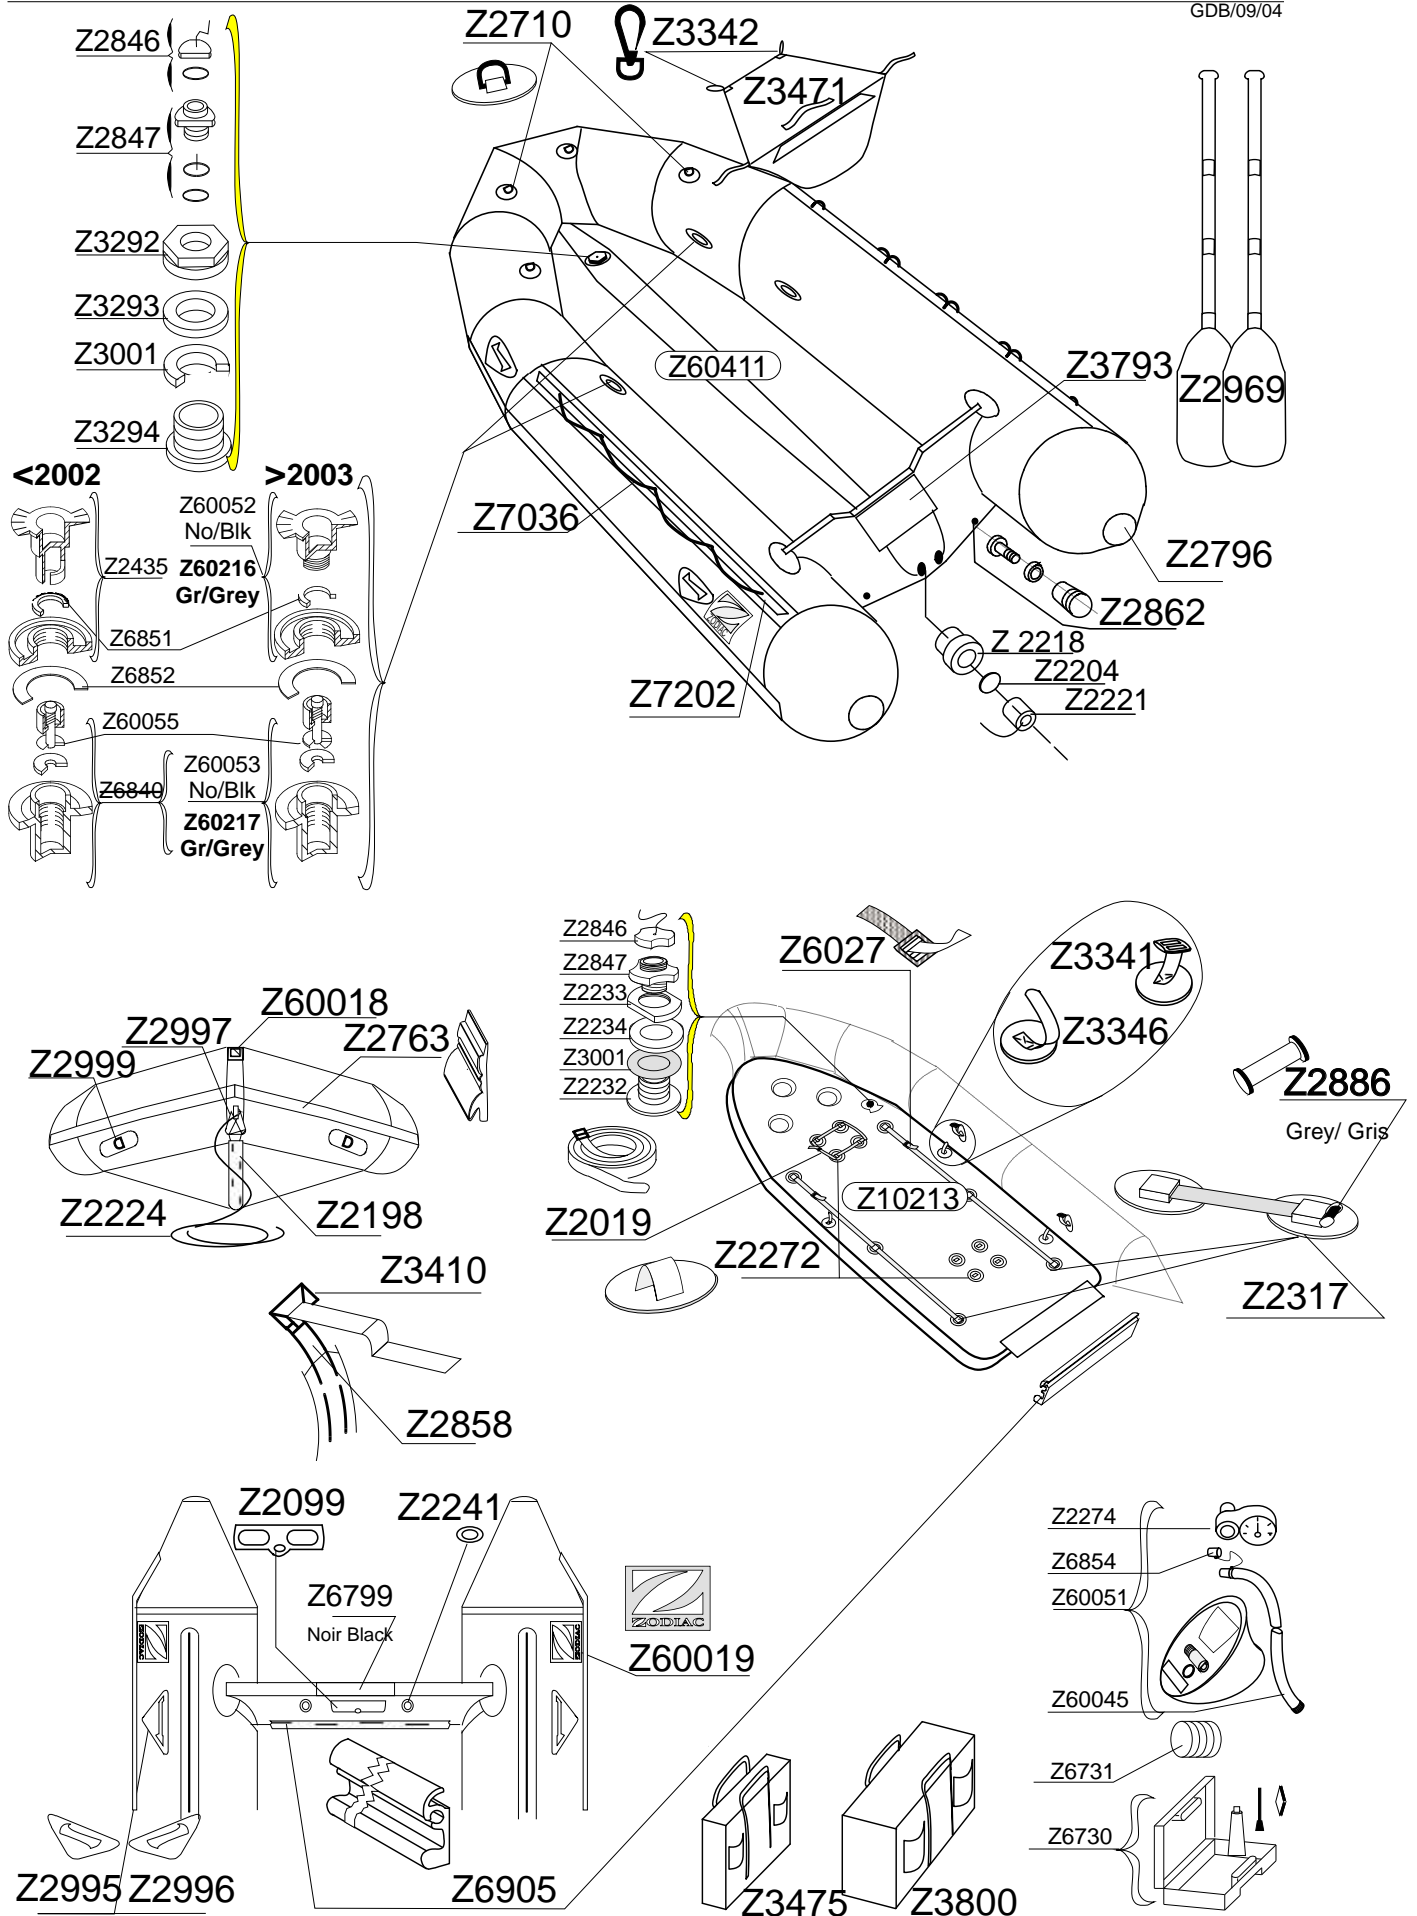

# MK 2 CLASSIC FR

# SERIE Z12105

GDB/09/04

Tissu pour réparation: Corps = Z7051 Gris Moyen  
 Fabric for repairs: Tube = Z7051 Medium Grey

Fond = Z7132 Noir  
 Bottom = Z7132 Black