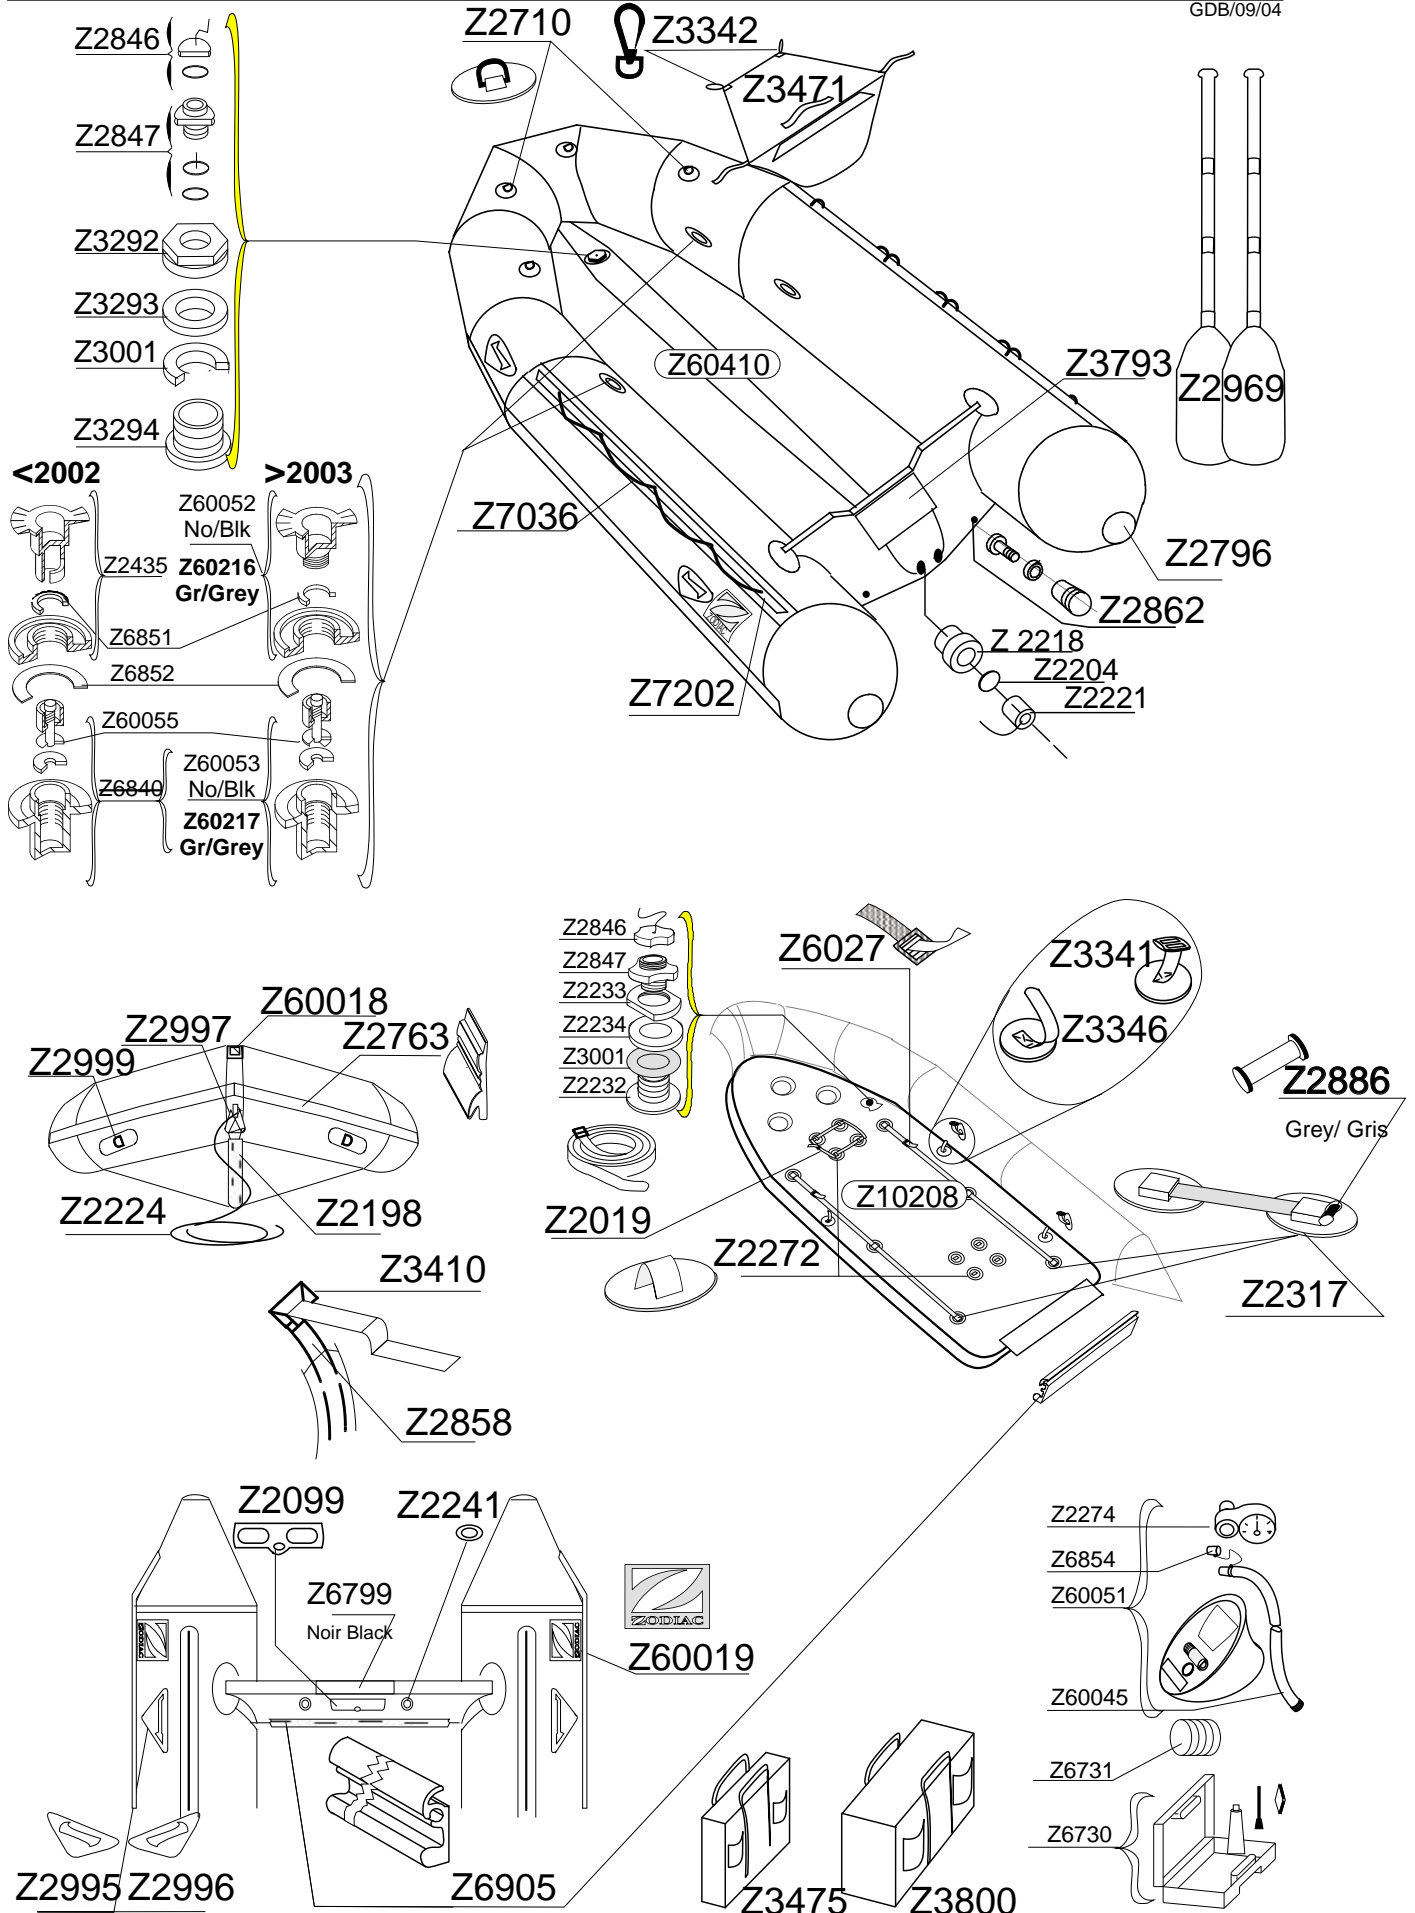

# MK 2C CLASSIC FR

# SERIE Z12104

GDB/09/04

Tissu pour réparation: Corps = Z7051 Gris Moyen  
 Fabric for repairs : Tube = Z7051 Medium Grey

Fond = Z7132 Noir  
 Bottom = Z7132 Black