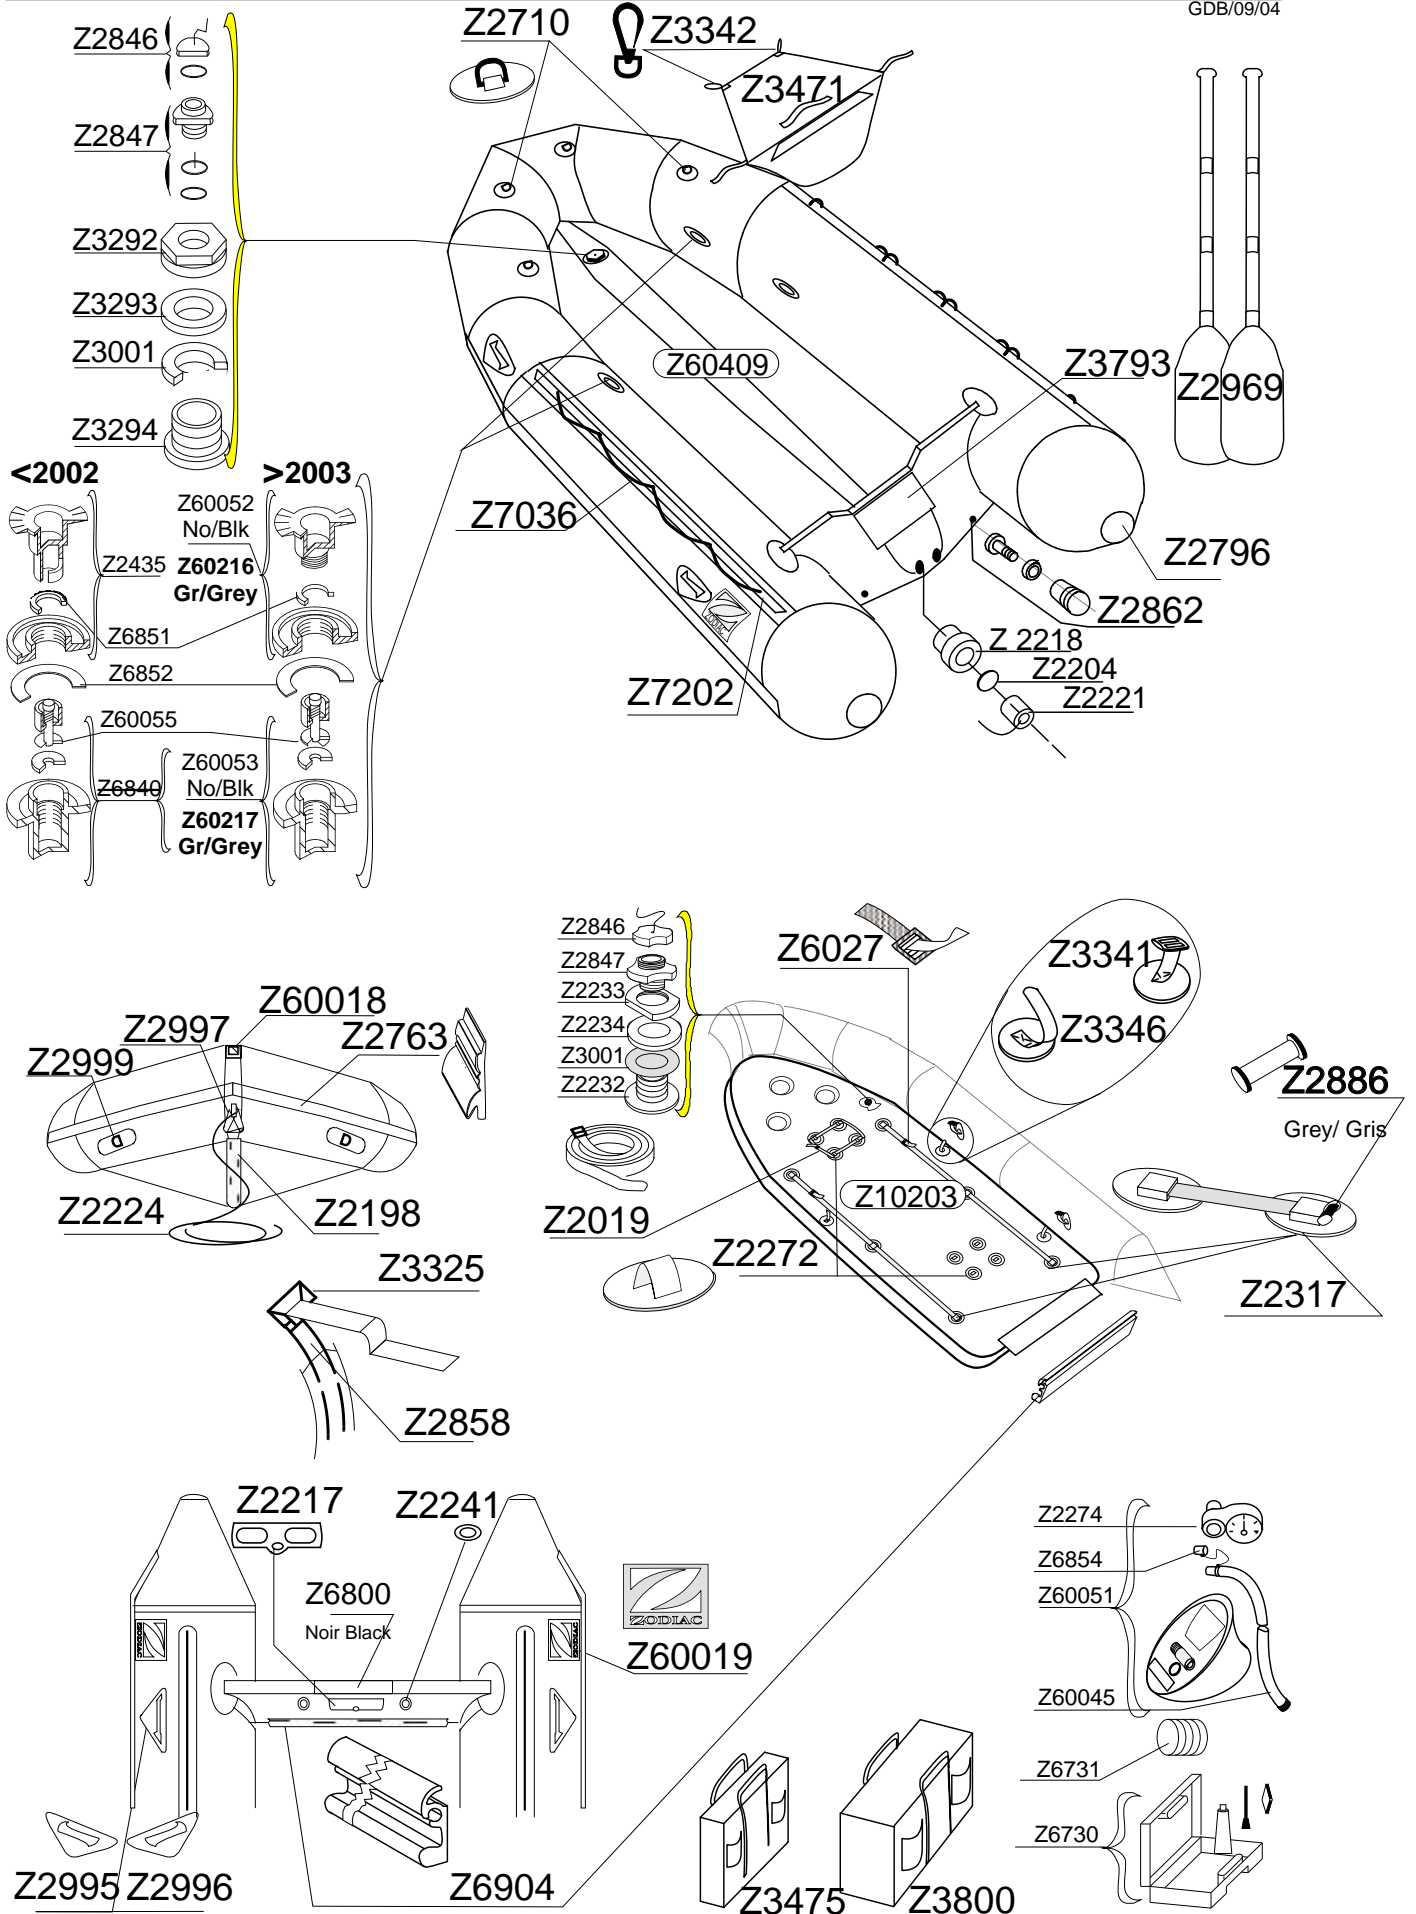

# SERIE Z12103

GDB/09/04

Tissu pour réparation: Corps = Z7051 Gris Moyen  
 Fabric for repairs : Tube = Z7051 Medium Grey

Fond = Z7132 Noir  
 Bottom = Z7132 Black