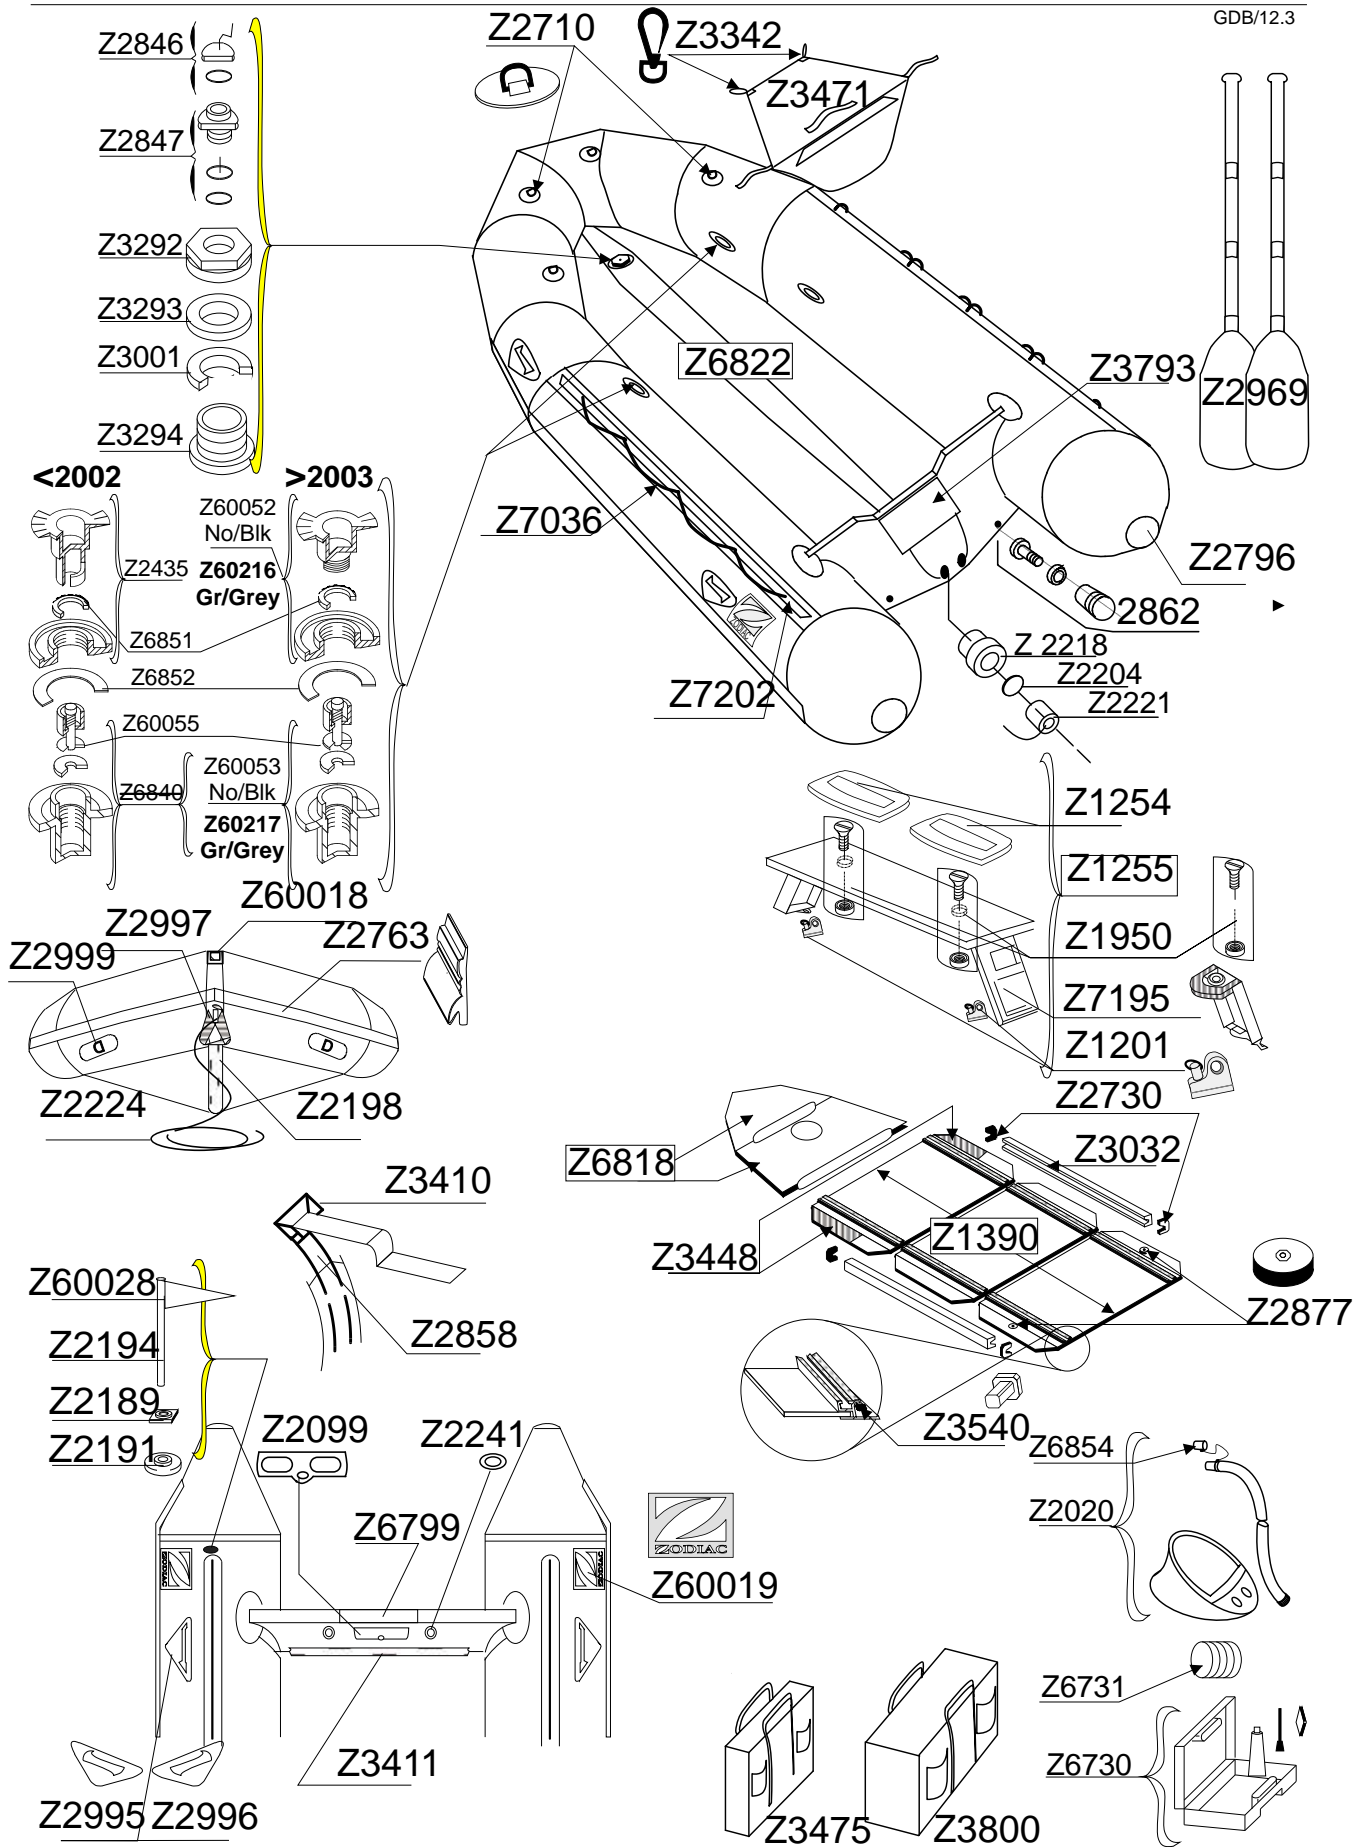

MK 2 TOURING S

SERIE Z12102

GDB/12.3

Tissu pour réparation: Corps =Z7051 Gris Moyen
 Fabric for repairs : Tube =Z7051 Medium Grey

Fond = Z7132 Noir
 Bottom = Z7132 Black