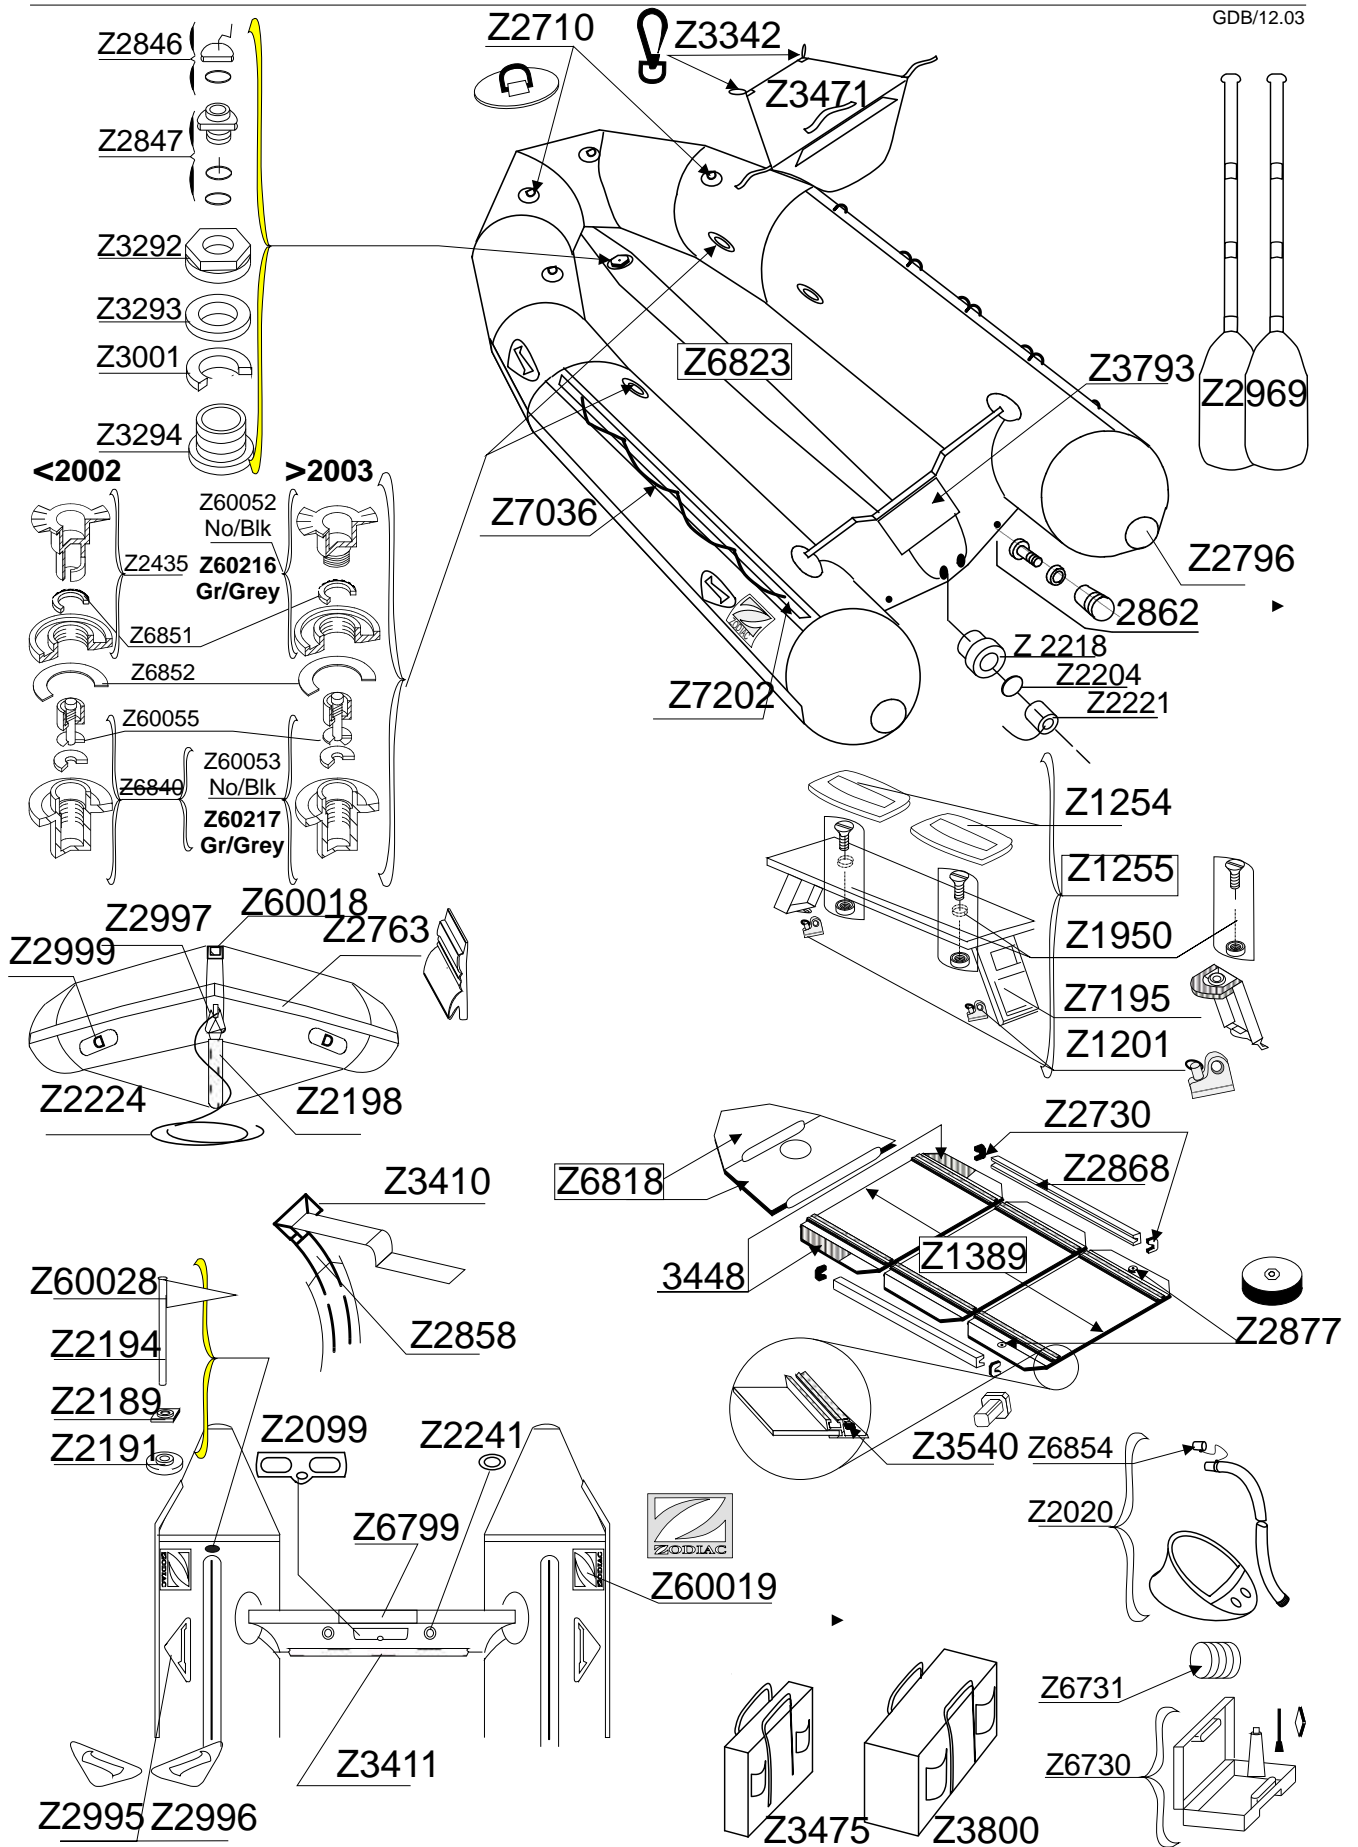

MK 2C TOURING S

SERIE Z12101

GDB/12.03

Tissu pour réparation: Corps = Z7051 Gris Moyen
 Fabric for repairs : Tube = Z7051 Medium Grey

Fond = Z7132 Noir
 Bottom = Z7132 Black