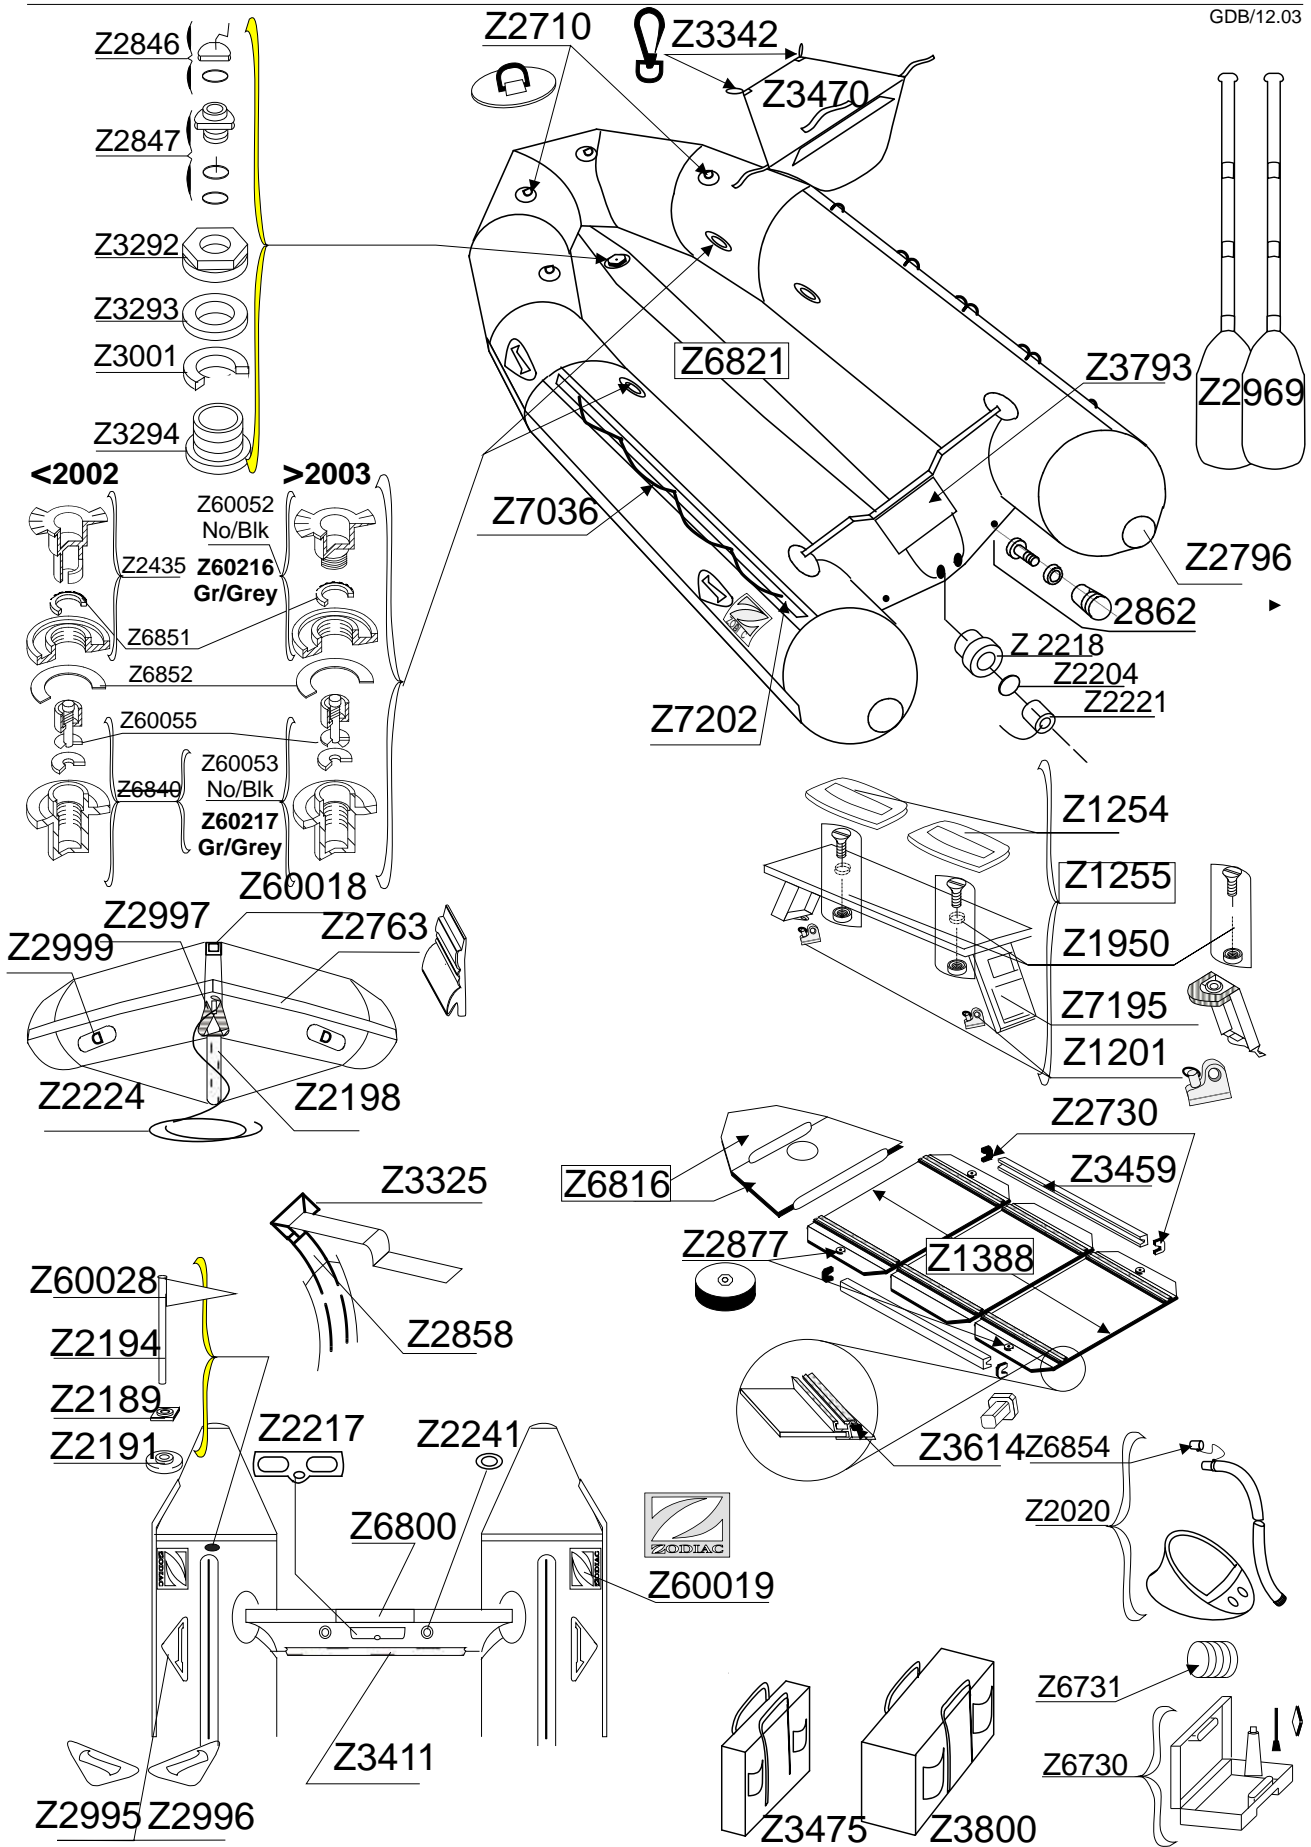

MK 1 TOURING S

SERIE Z12100

GDB/12.03

Tissu pour réparation: Corps = Z7051 Gris Moyen
 Fabric for repairs : Tube = Z7051 Medium Grey

Fond = Z7132 Noir
 Bottom = Z7132 Black