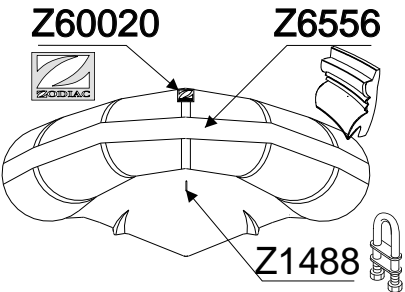

# YACHTLINE 420 DL (1/2)SERIE Z11332

GDB/12.02

Z1623 Whi/Blc.

Tissu pour réparation: Corps =Z7197 Blanc  
 Fabric for repairs : Tube =Z7197 White

# YACHTLINE 420 DL (2/2)SERIE Z11332

GDB/12.02