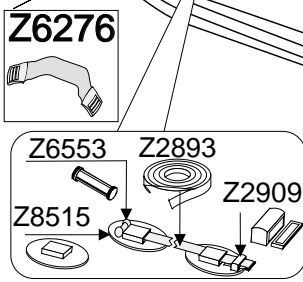

# YACHTLINE 420 DL (1/2)SERIE Z11332

GDB/12.02

Z1623 Whi/Blc.

Tissu pour réparation: Corps =Z7197 Blanc  
 Fabric for repairs : Tube =Z7197 White

# YACHTLINE 420 DL (2/2)SERIE Z11332

GDB/12.02