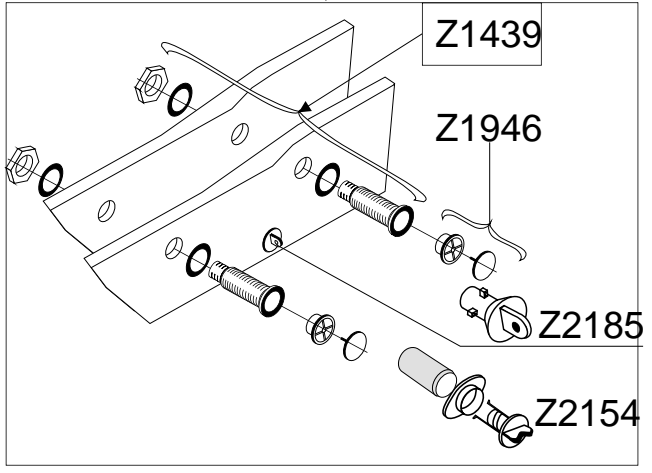

# YACHTLINE 420 DL (1/2)SERIE Z11332

GDB/12.02

Z1623 Whi/Blc.

Tissu pour réparation: Corps =Z7197 Blanc  
 Fabric for repairs : Tube =Z7197 White

# YACHTLINE 420 DL (2/2)SERIE Z11332

GDB/12.02