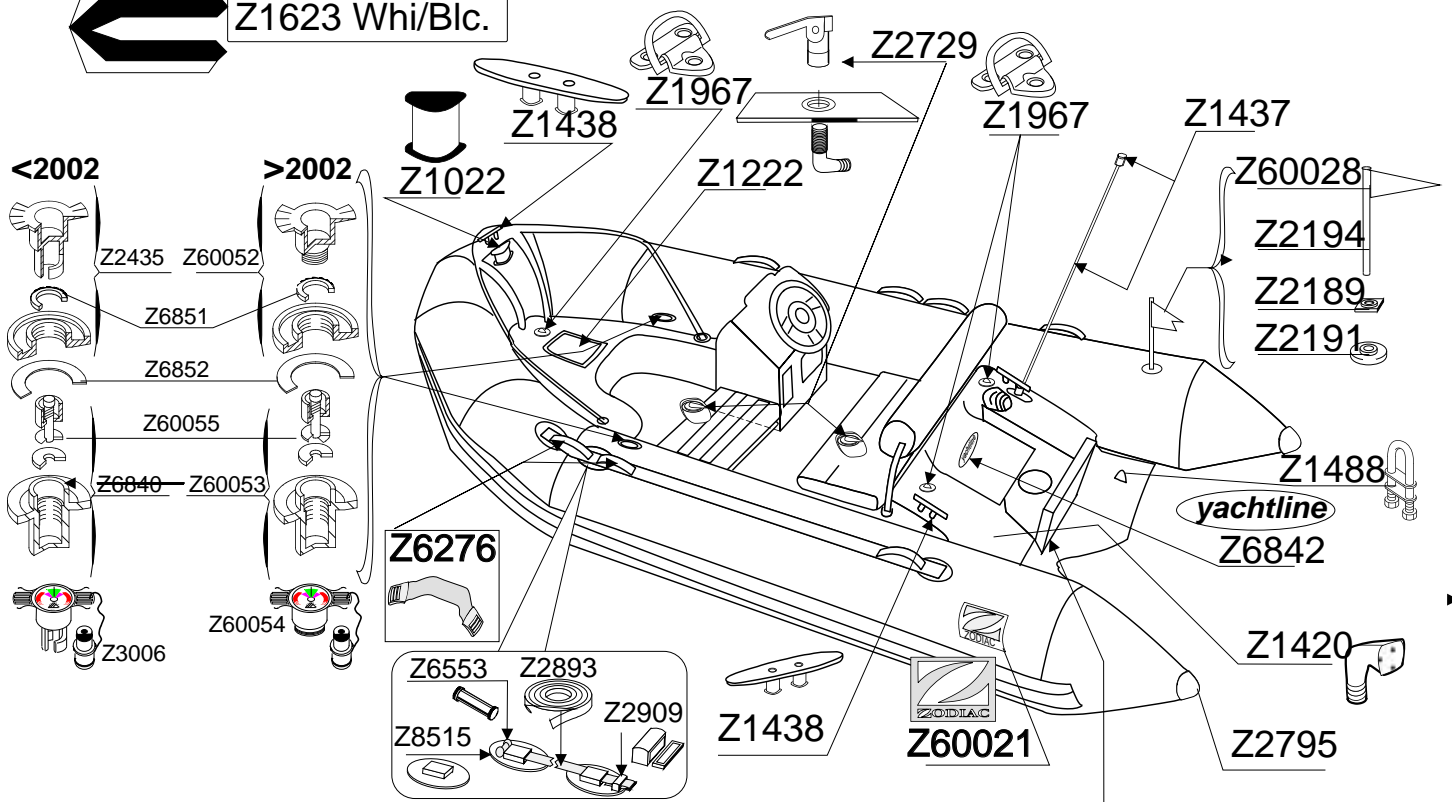

# YACHTLINE 420 DL (1/2)SERIE Z11332

GDB/12.02

Z1623 Whi/Blc.

Tissu pour réparation: Corps =Z7197 Blanc  
 Fabric for repairs : Tube =Z7197 White

# YACHTLINE 420 DL (2/2)SERIE Z11332

GDB/12.02