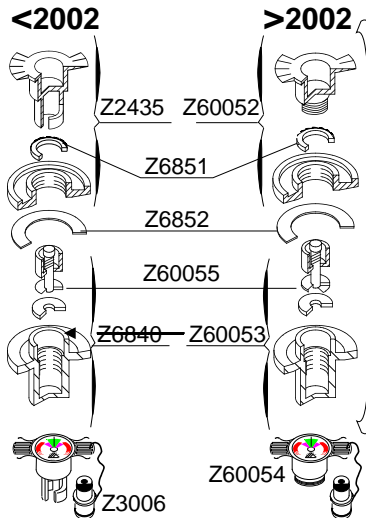

# YACHTLINE 420 DL (1/2)SERIE Z11332

GDB/12.02

Z1623 Whi/Blc.

Tissu pour réparation: Corps =Z7197 Blanc  
 Fabric for repairs : Tube =Z7197 White

# YACHTLINE 420 DL (2/2)SERIE Z11332

GDB/12.02