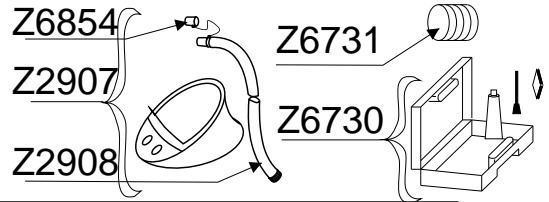

# YACHTLINE 420 DL (1/2)SERIE Z11332

GDB/12.02

Z1623 Whi/Blc.

Tissu pour réparation: Corps =Z7197 Blanc  
 Fabric for repairs : Tube =Z7197 White

# YACHTLINE 420 DL (2/2)SERIE Z11332

GDB/12.02