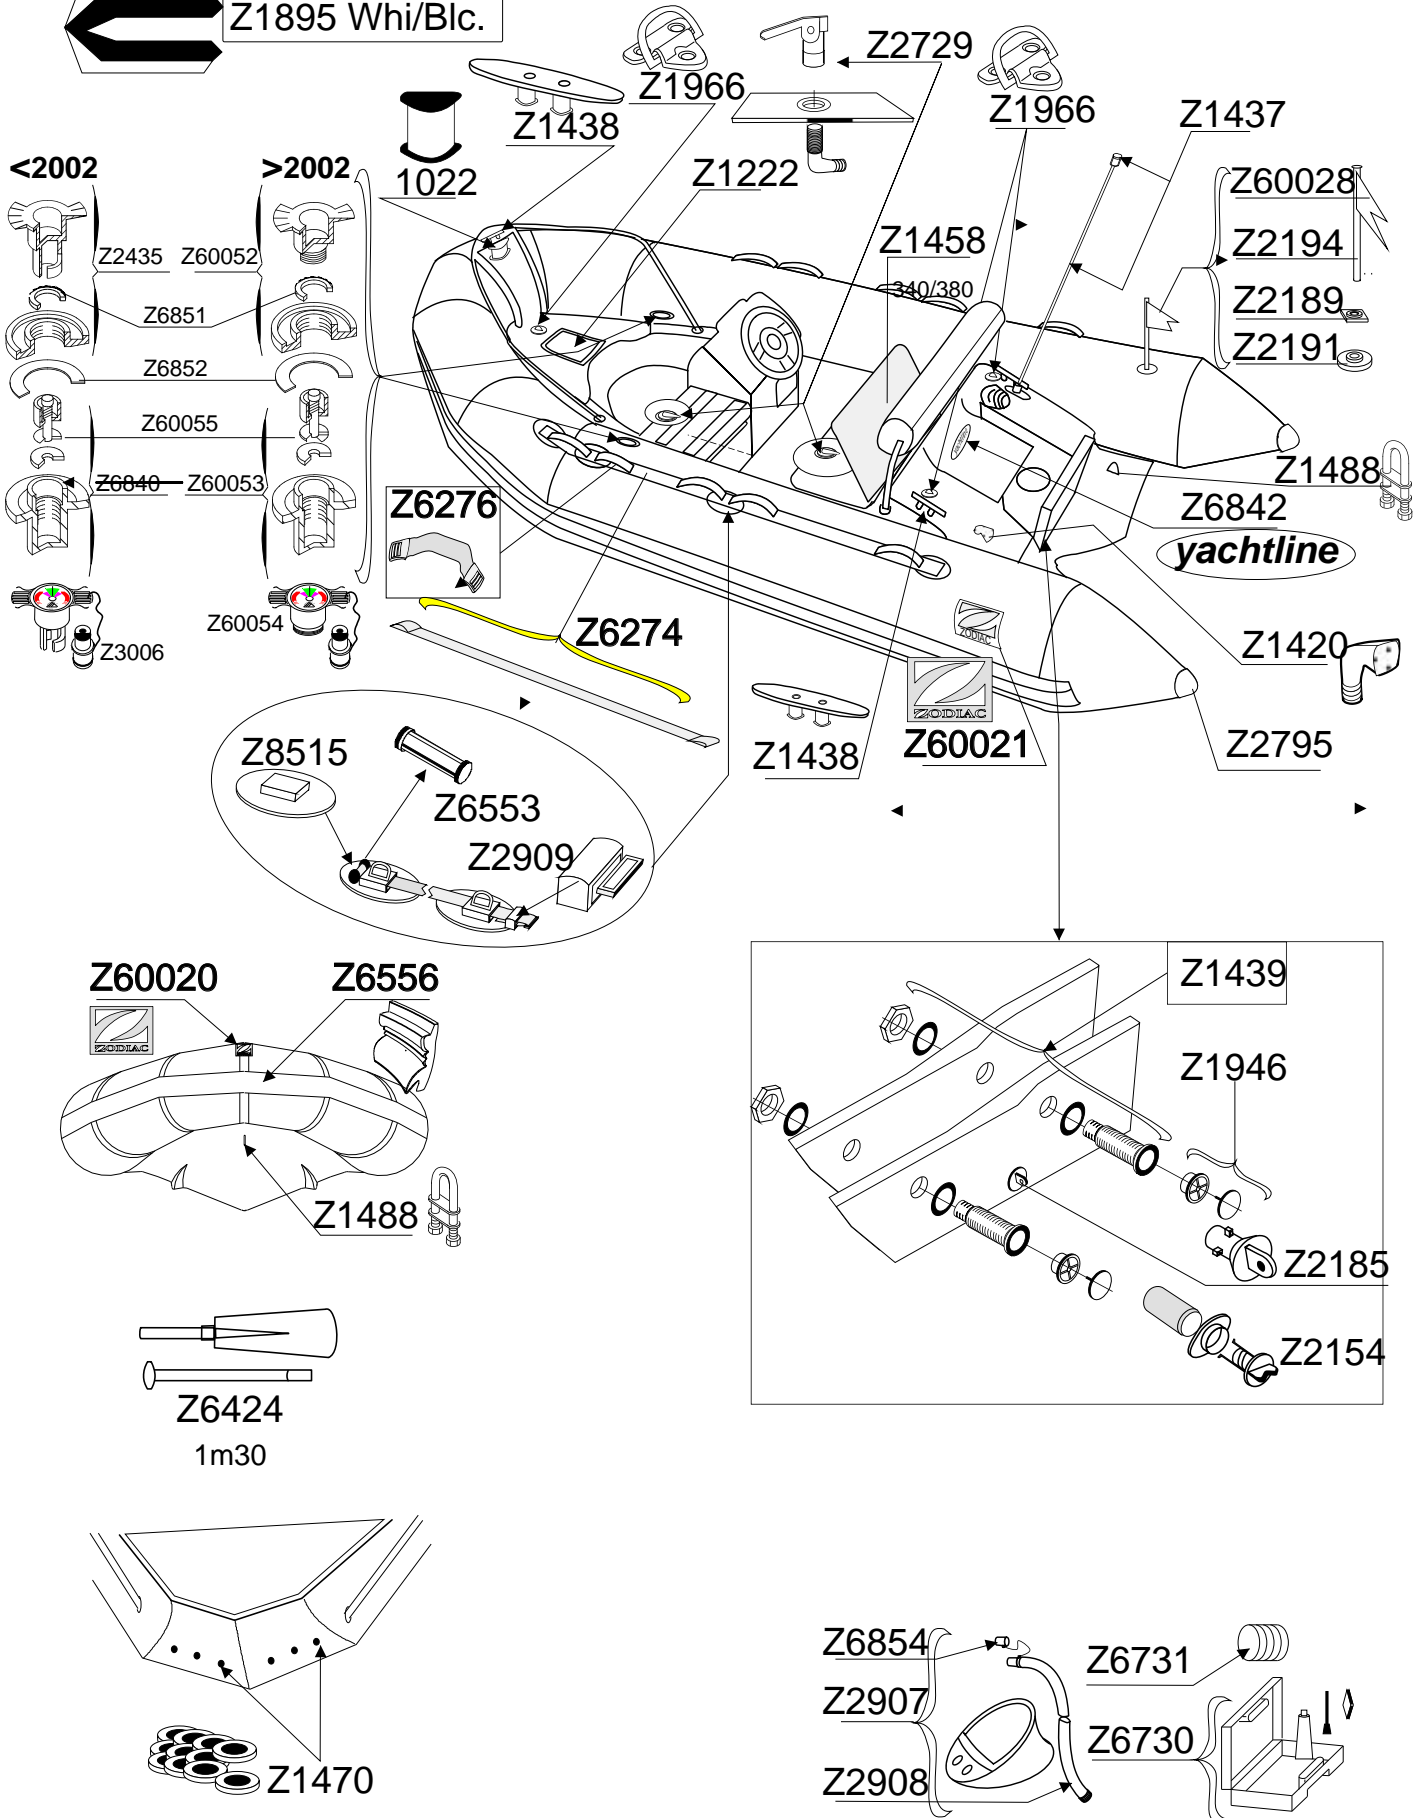

# YACHTLINE 340 DL (1/2)SERIE Z11330

GDB/12.02

Tissu pour réparation: Corps =Z7197 Blanc  
 Fabric for repairs : Tube =Z7197 White

# YACHTLINE 340 DL (2/2)SERIE Z11330

GDB/12.02