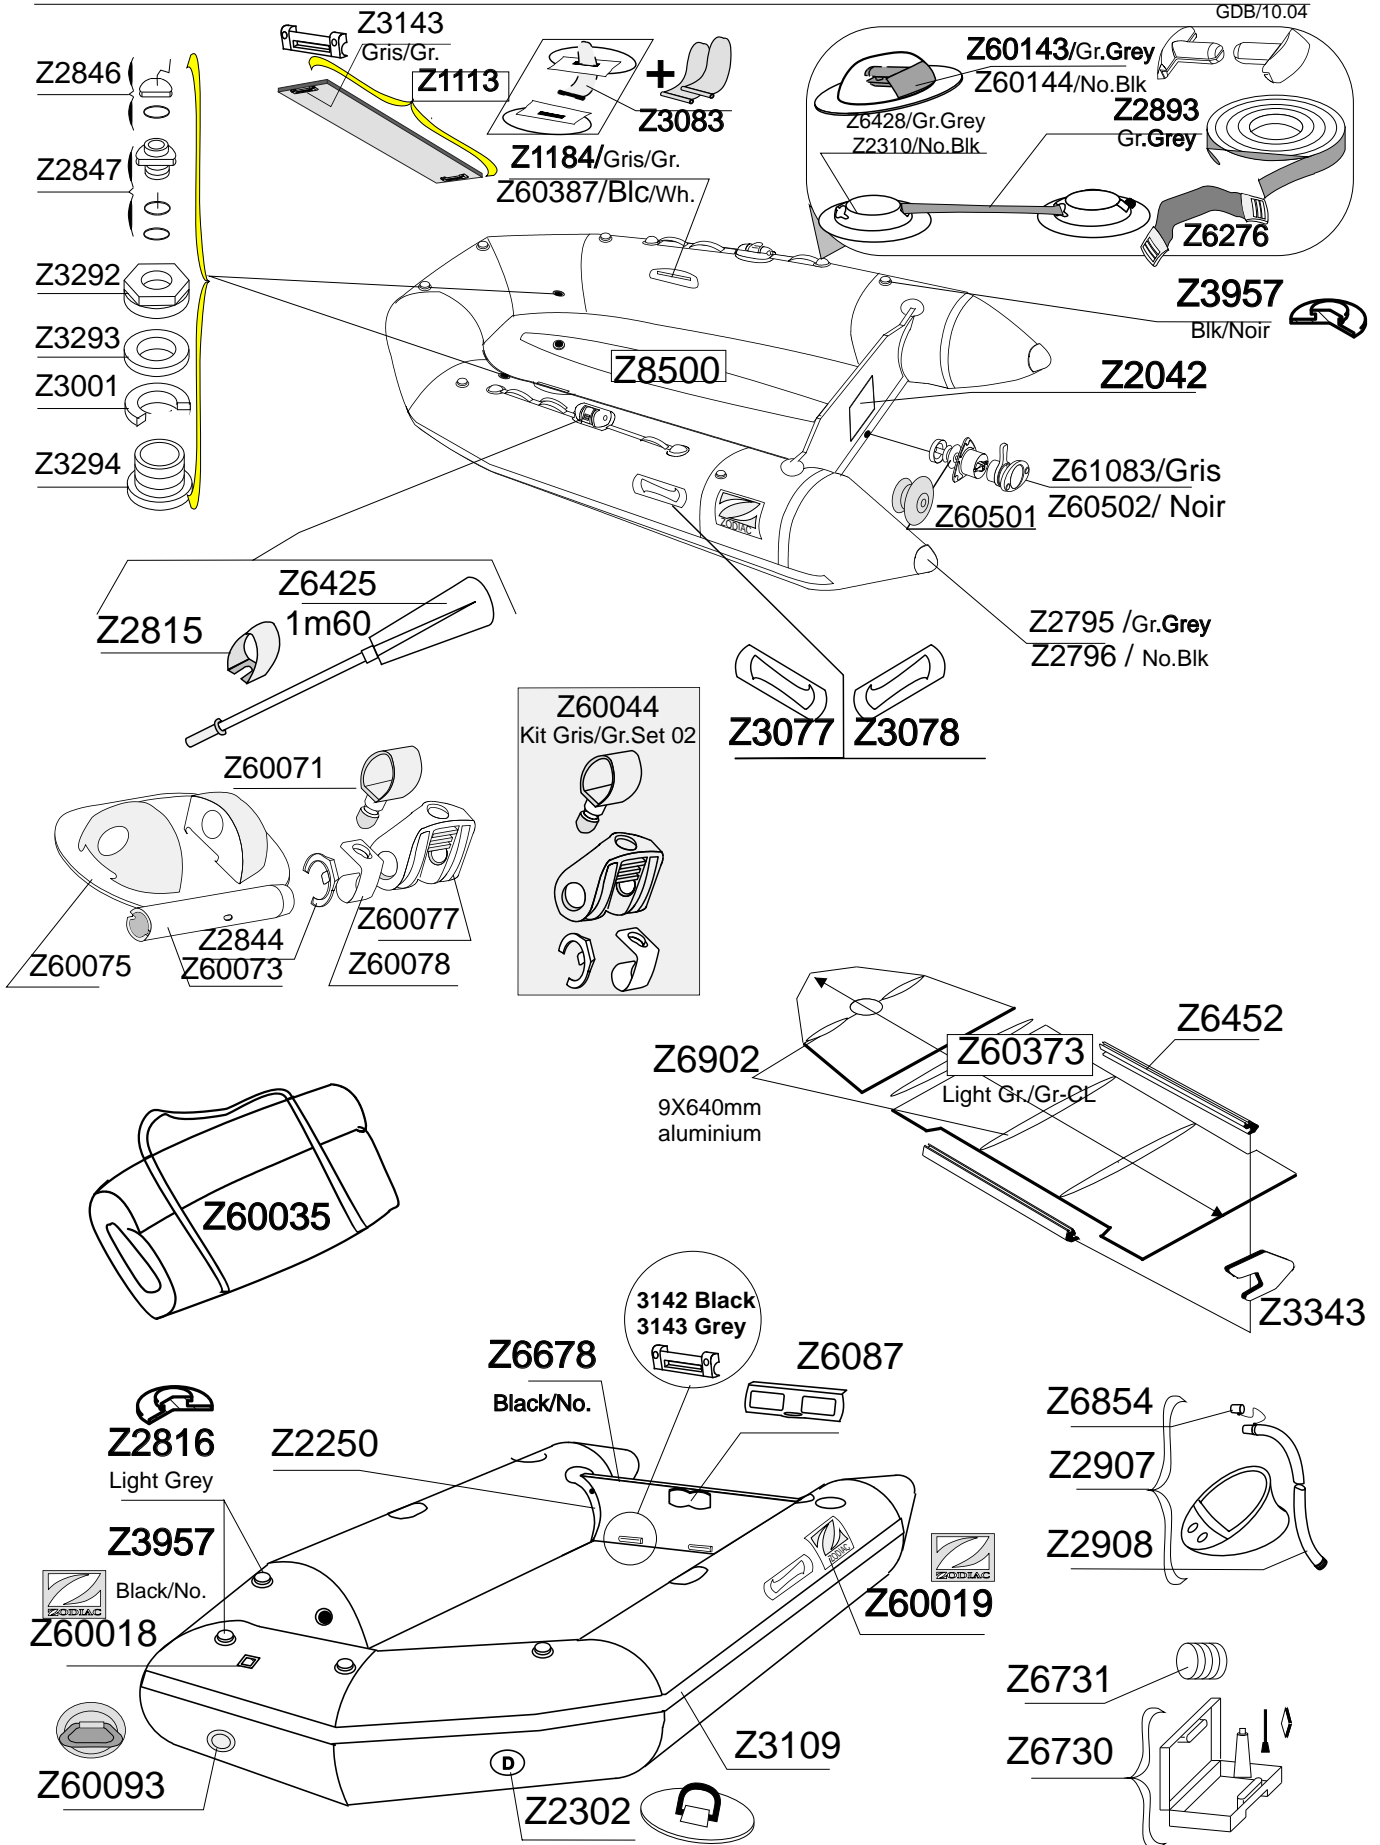

CADET 310S GR.CLAIR SERIE Z11105

GDB/10.04

Tissu pour réparation: Corps =Z7041 Gris clair /Z7186 Bleu
 Fabric for repairs : Tube =Z7041 Light Grey /Z7186 Blue

Fond = Z7041 Gris Clair
 Bottom = Z7041 Light Grey