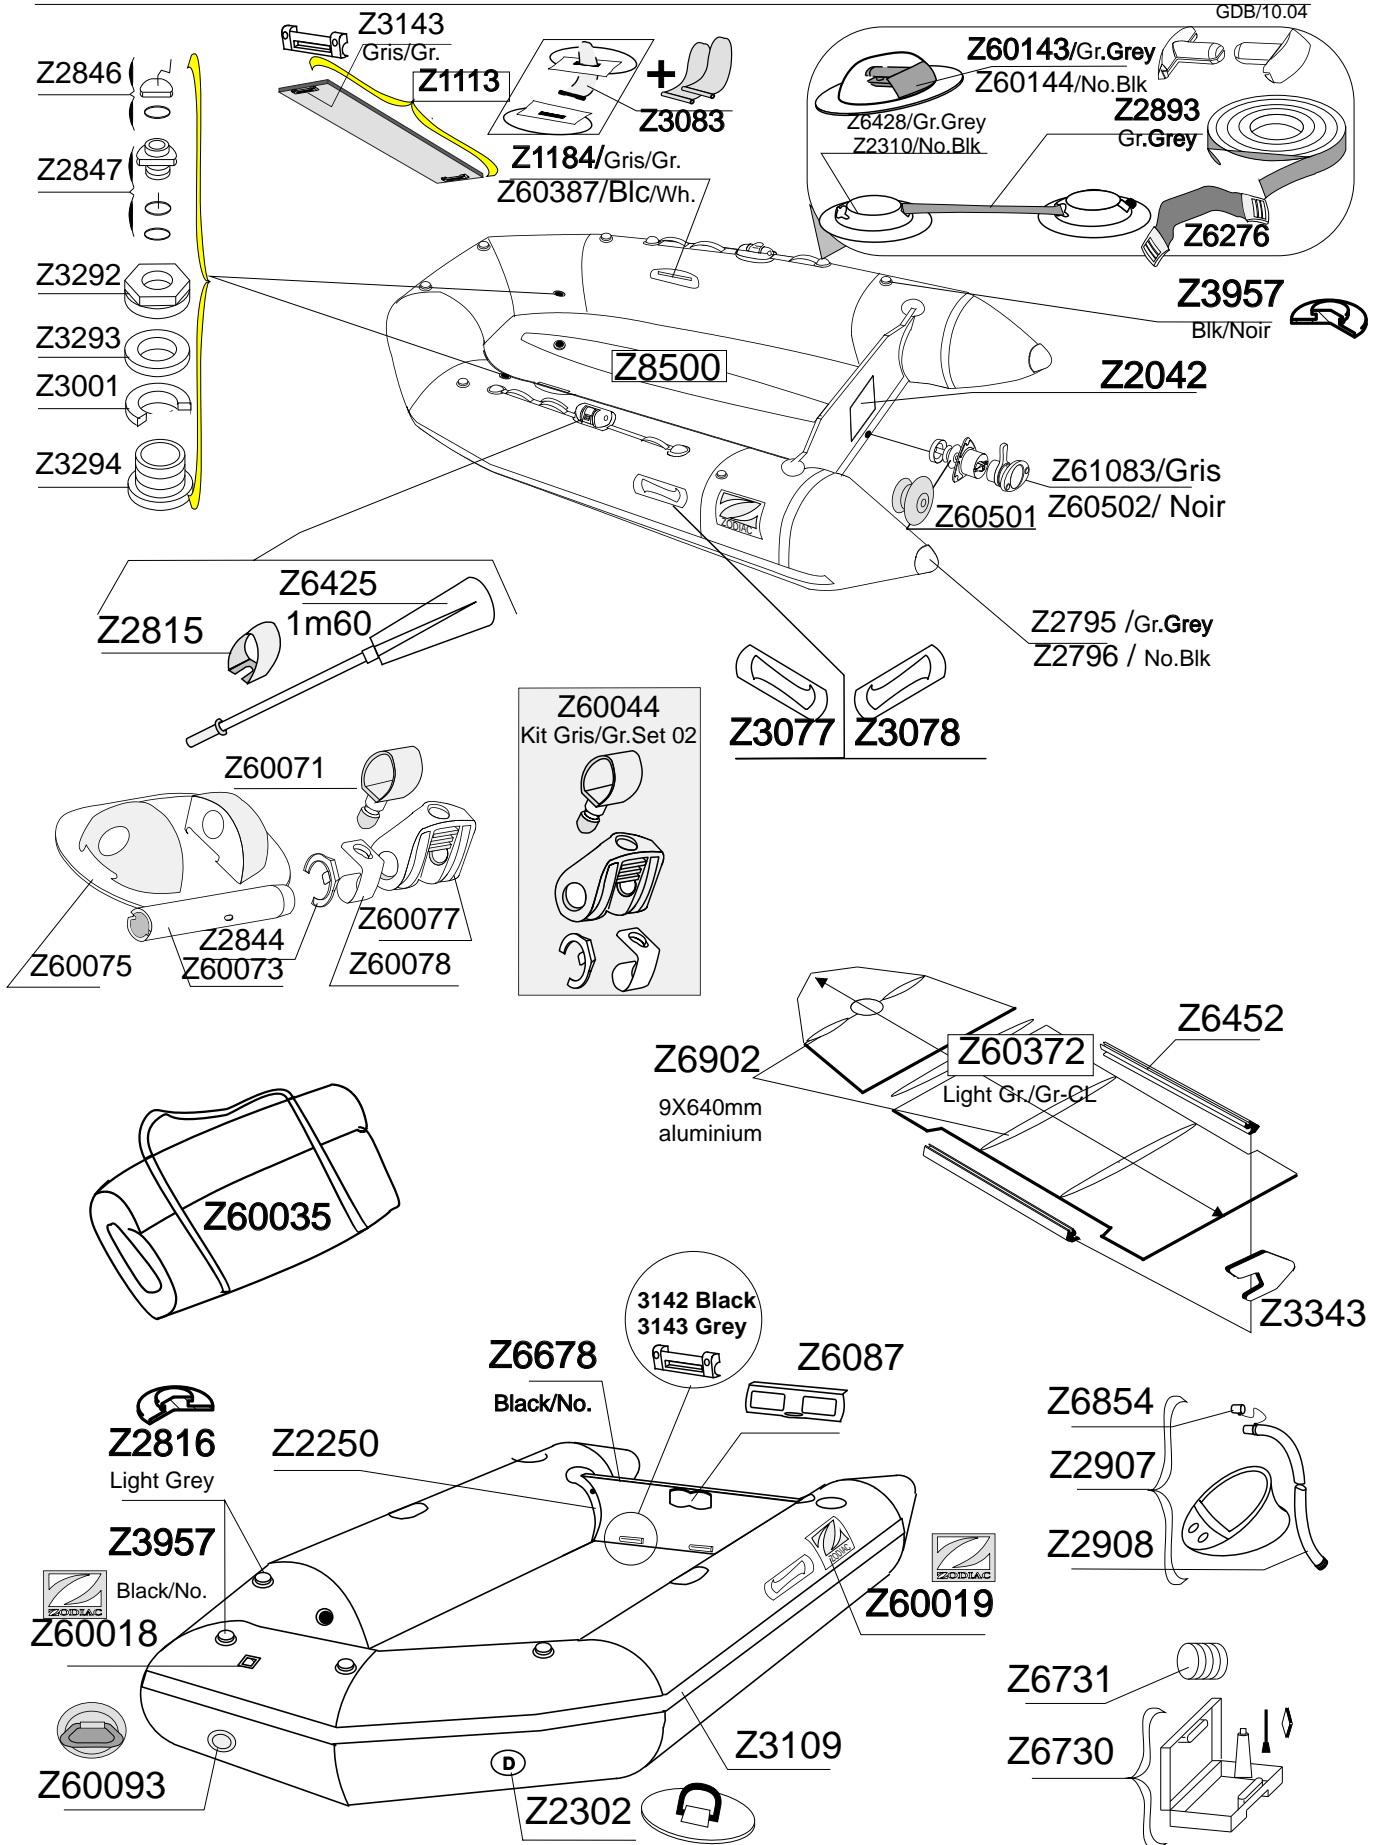

CADET 285S GR.CLAIR SERIE Z11104

GDB/10.04

Tissu pour réparation: Corps =Z7041 Gris clair /Z7186 Bleu
 Fabric for repairs : Tube =Z7041 Light Grey /Z7186 Blue

Fond = Z7041 Gris Clair
 Bottom = Z7041 Light Grey