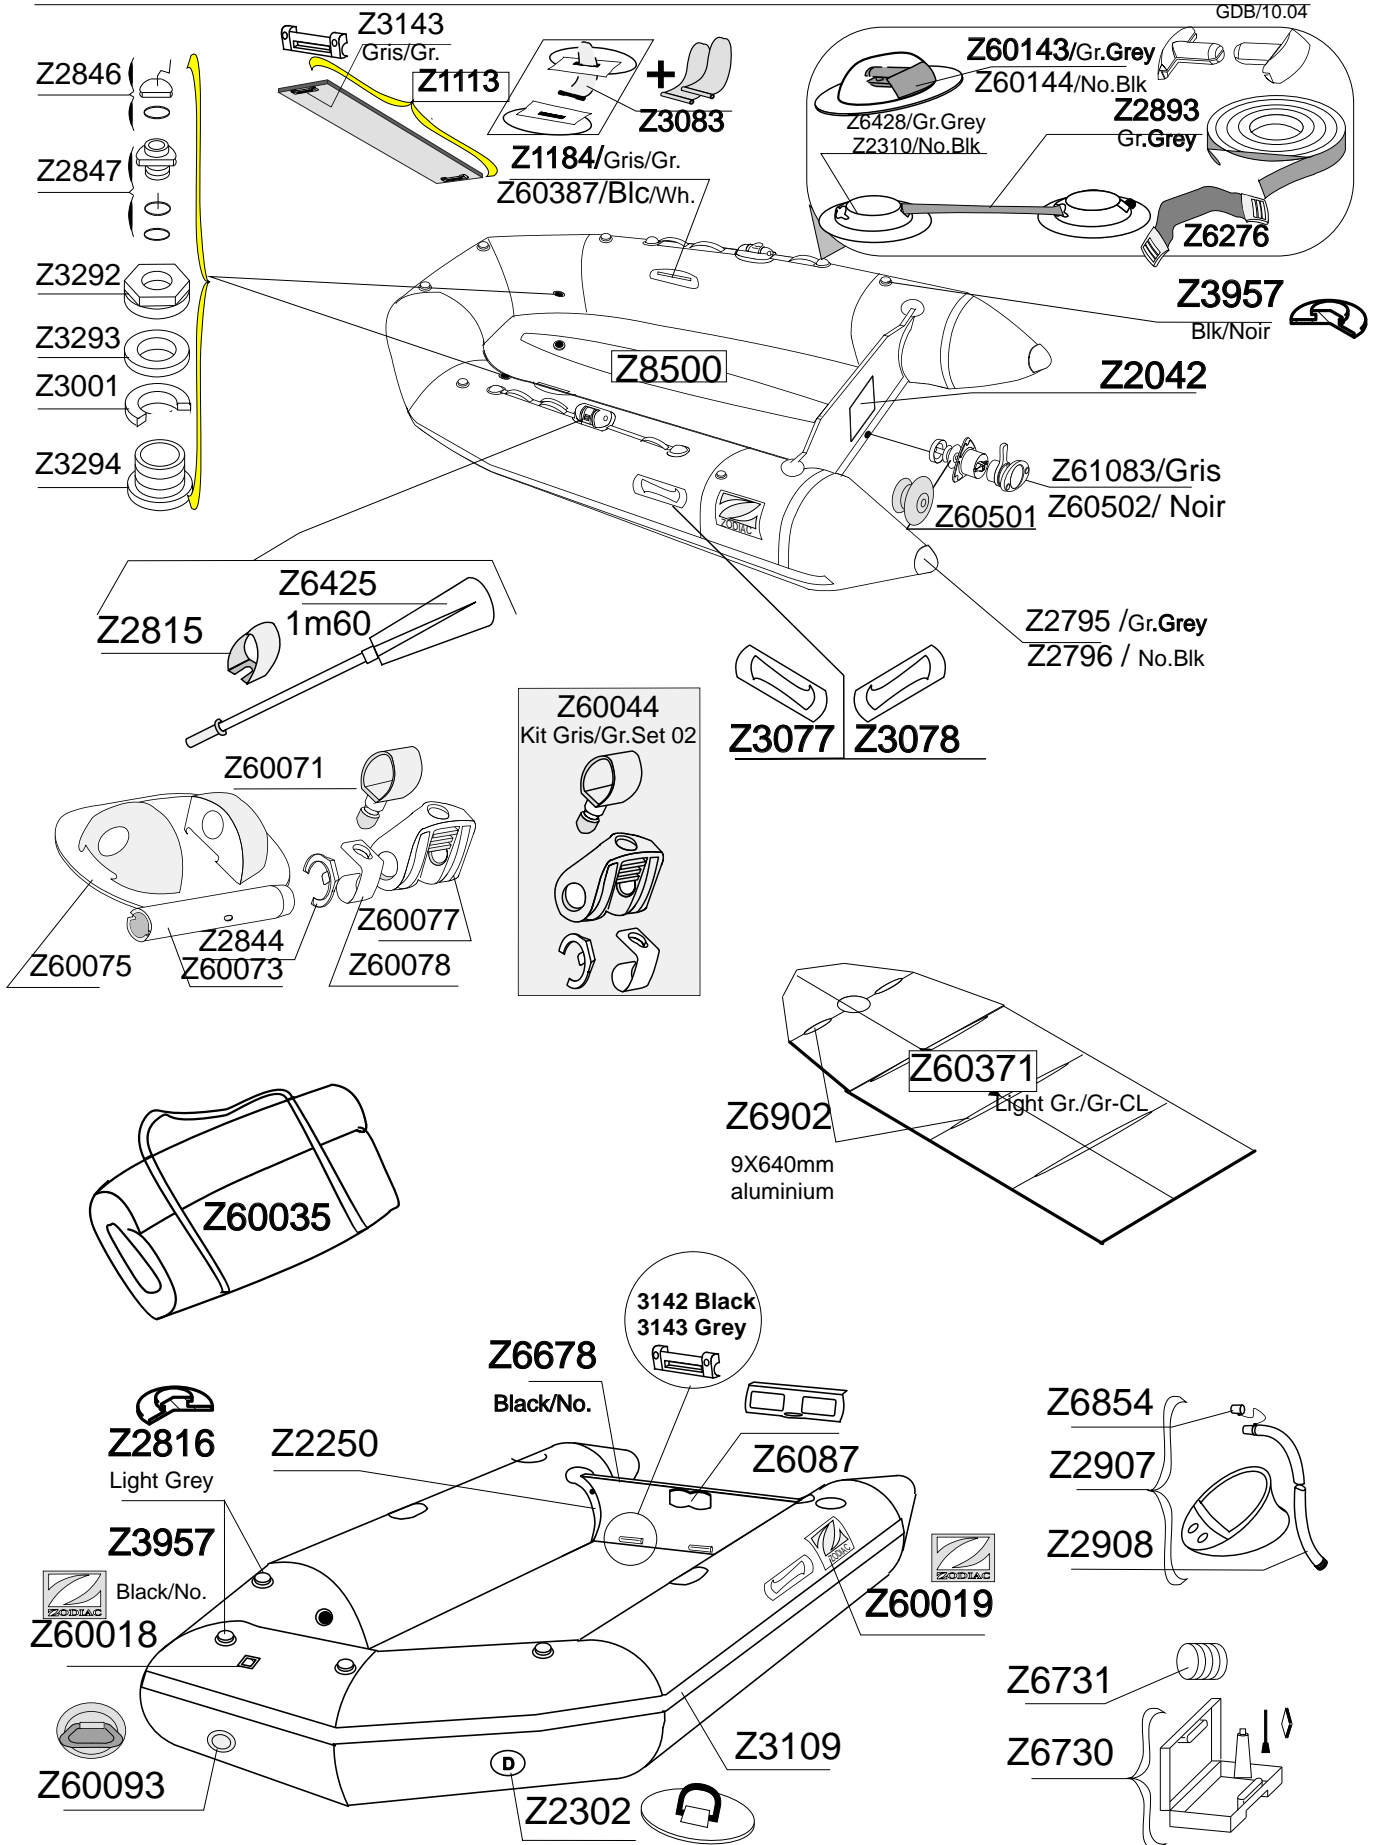

CADET 260S GR.CLAIR SERIE Z11103

GDB/10.04

Tissu pour réparation: Corps =Z7041 Gris clair /Z7186 Bleu
 Fabric for repairs : Tube =Z7041 Light Grey /Z7186 Blue

Fond = Z7041 Gris Clair
 Bottom = Z7041 Light Grey