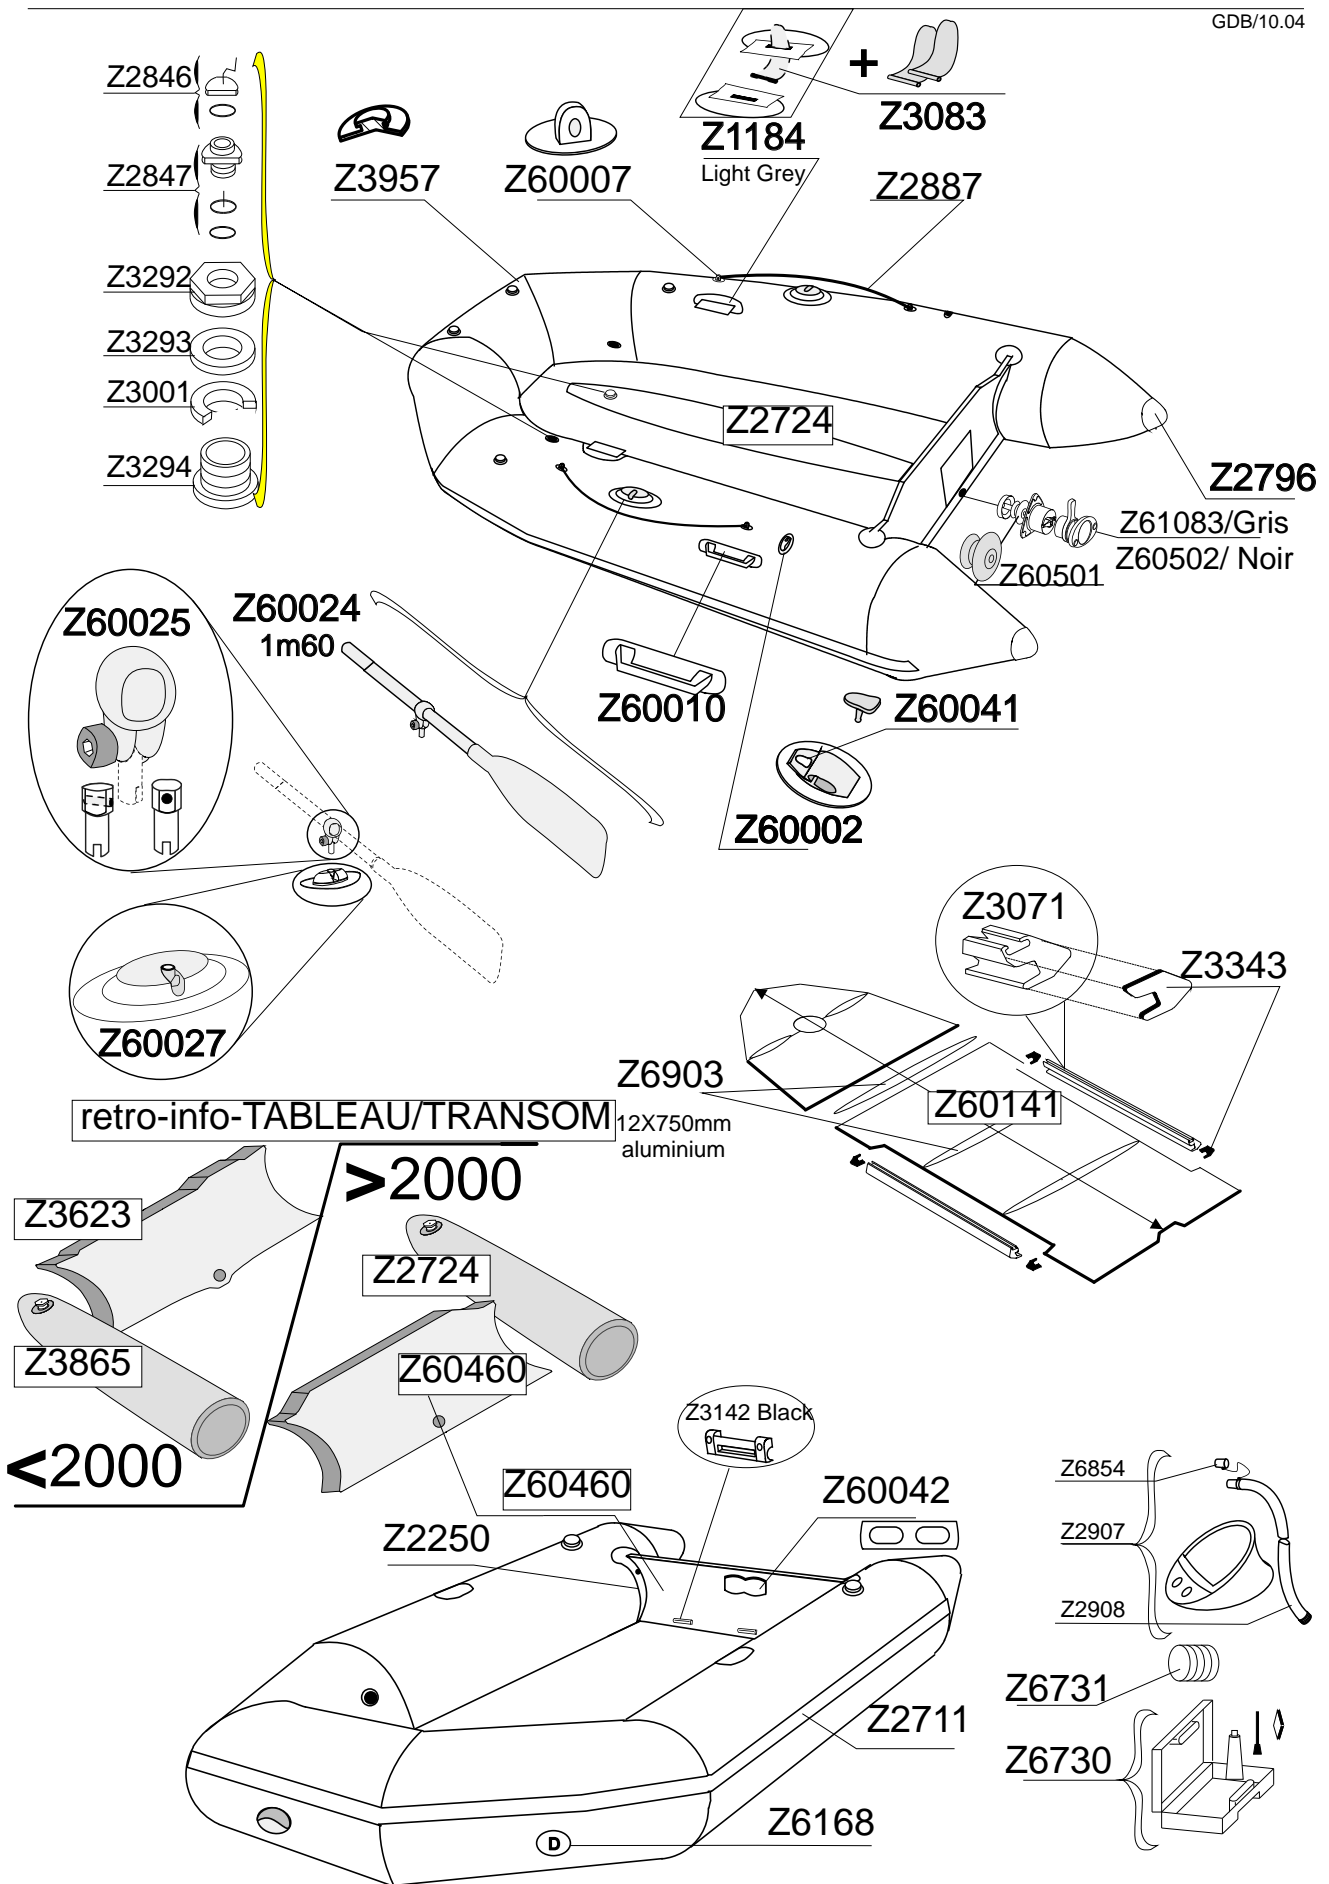

ZOOM 340 S

SERIE Z0011

GDB/10.04

Tissu pour réparation: Corps = Z7041 Gris clair
 Fabric for repairs : Tube = Z7041 Light grey

Fond = Z7177 Noir
 Bottom = Z7177 Black