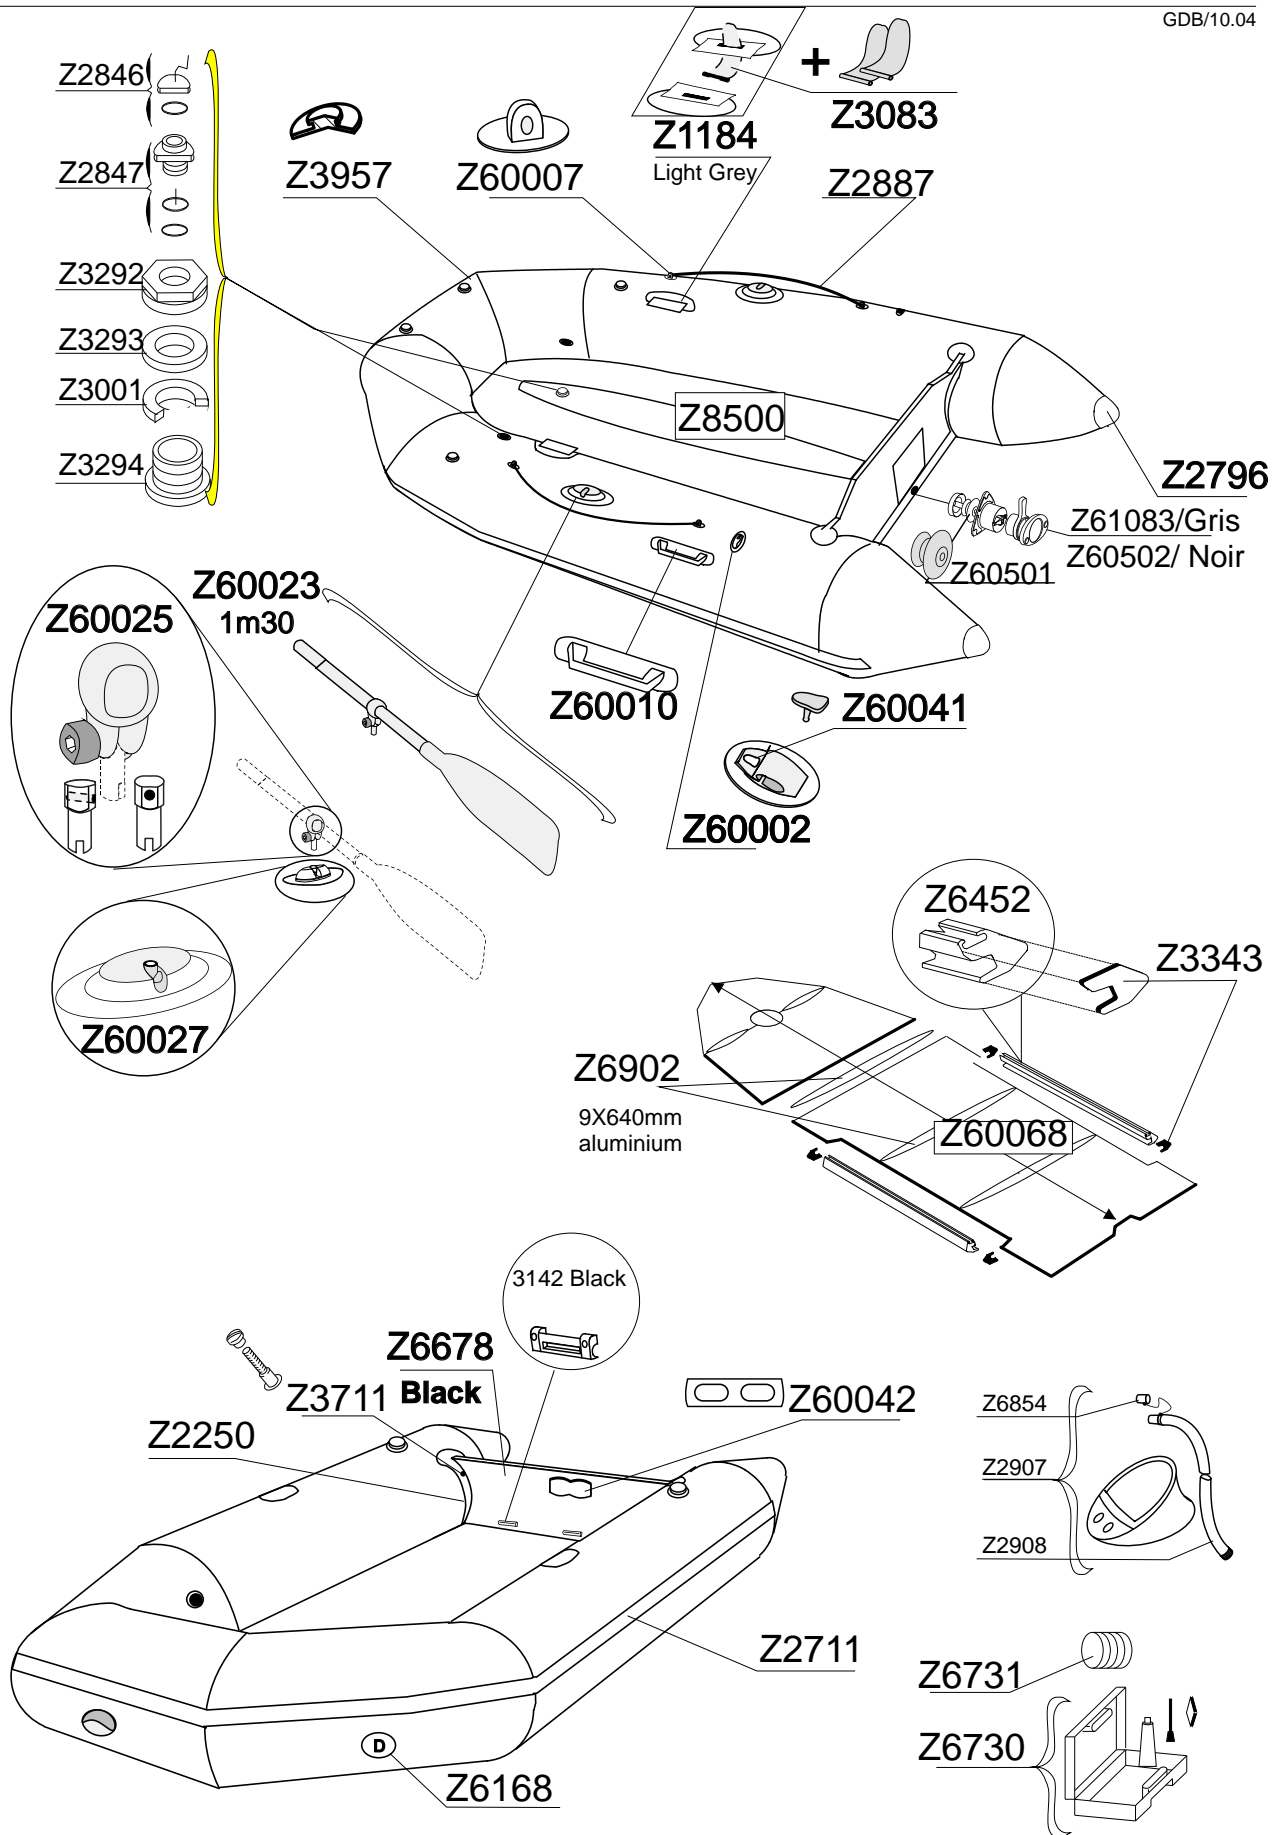

ZOOM 310 S

SERIE Z0010

GDB/10.04

Tissu pour réparation: Corps = Z7041 Gris clair
 Fabric for repairs : Tube = Z7041 Light grey

Fond = Z7177 Noir
 Bottom = Z7177 Black