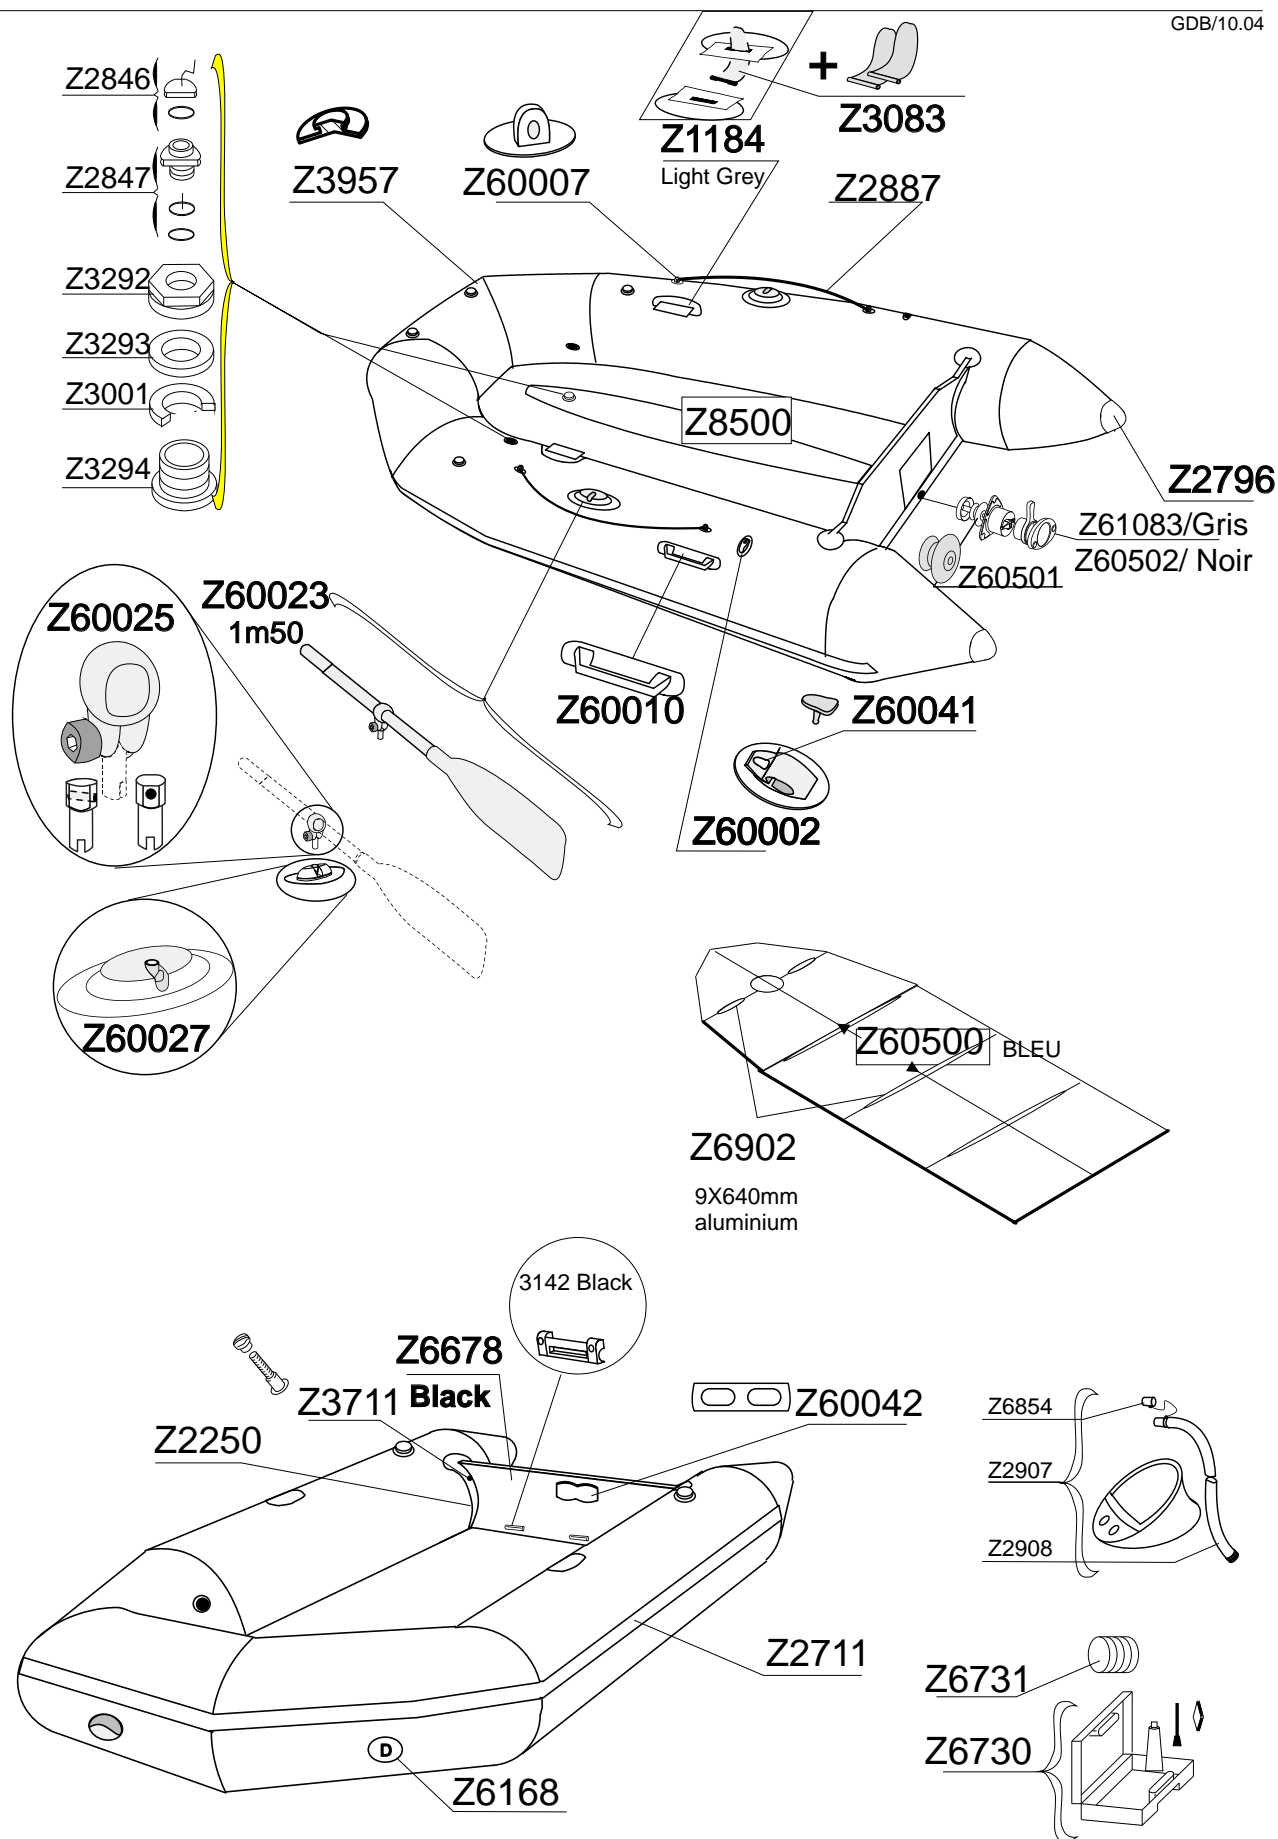

# ZOOM 260 S

# SERIE Z0009

GDB/10.04

Tissu pour réparation: Corps = Z7041 Gris clair  
 Fabric for repairs : Tube = Z7041 Light grey

Fond = Z7177 Noir  
 Bottom = Z7177 Black