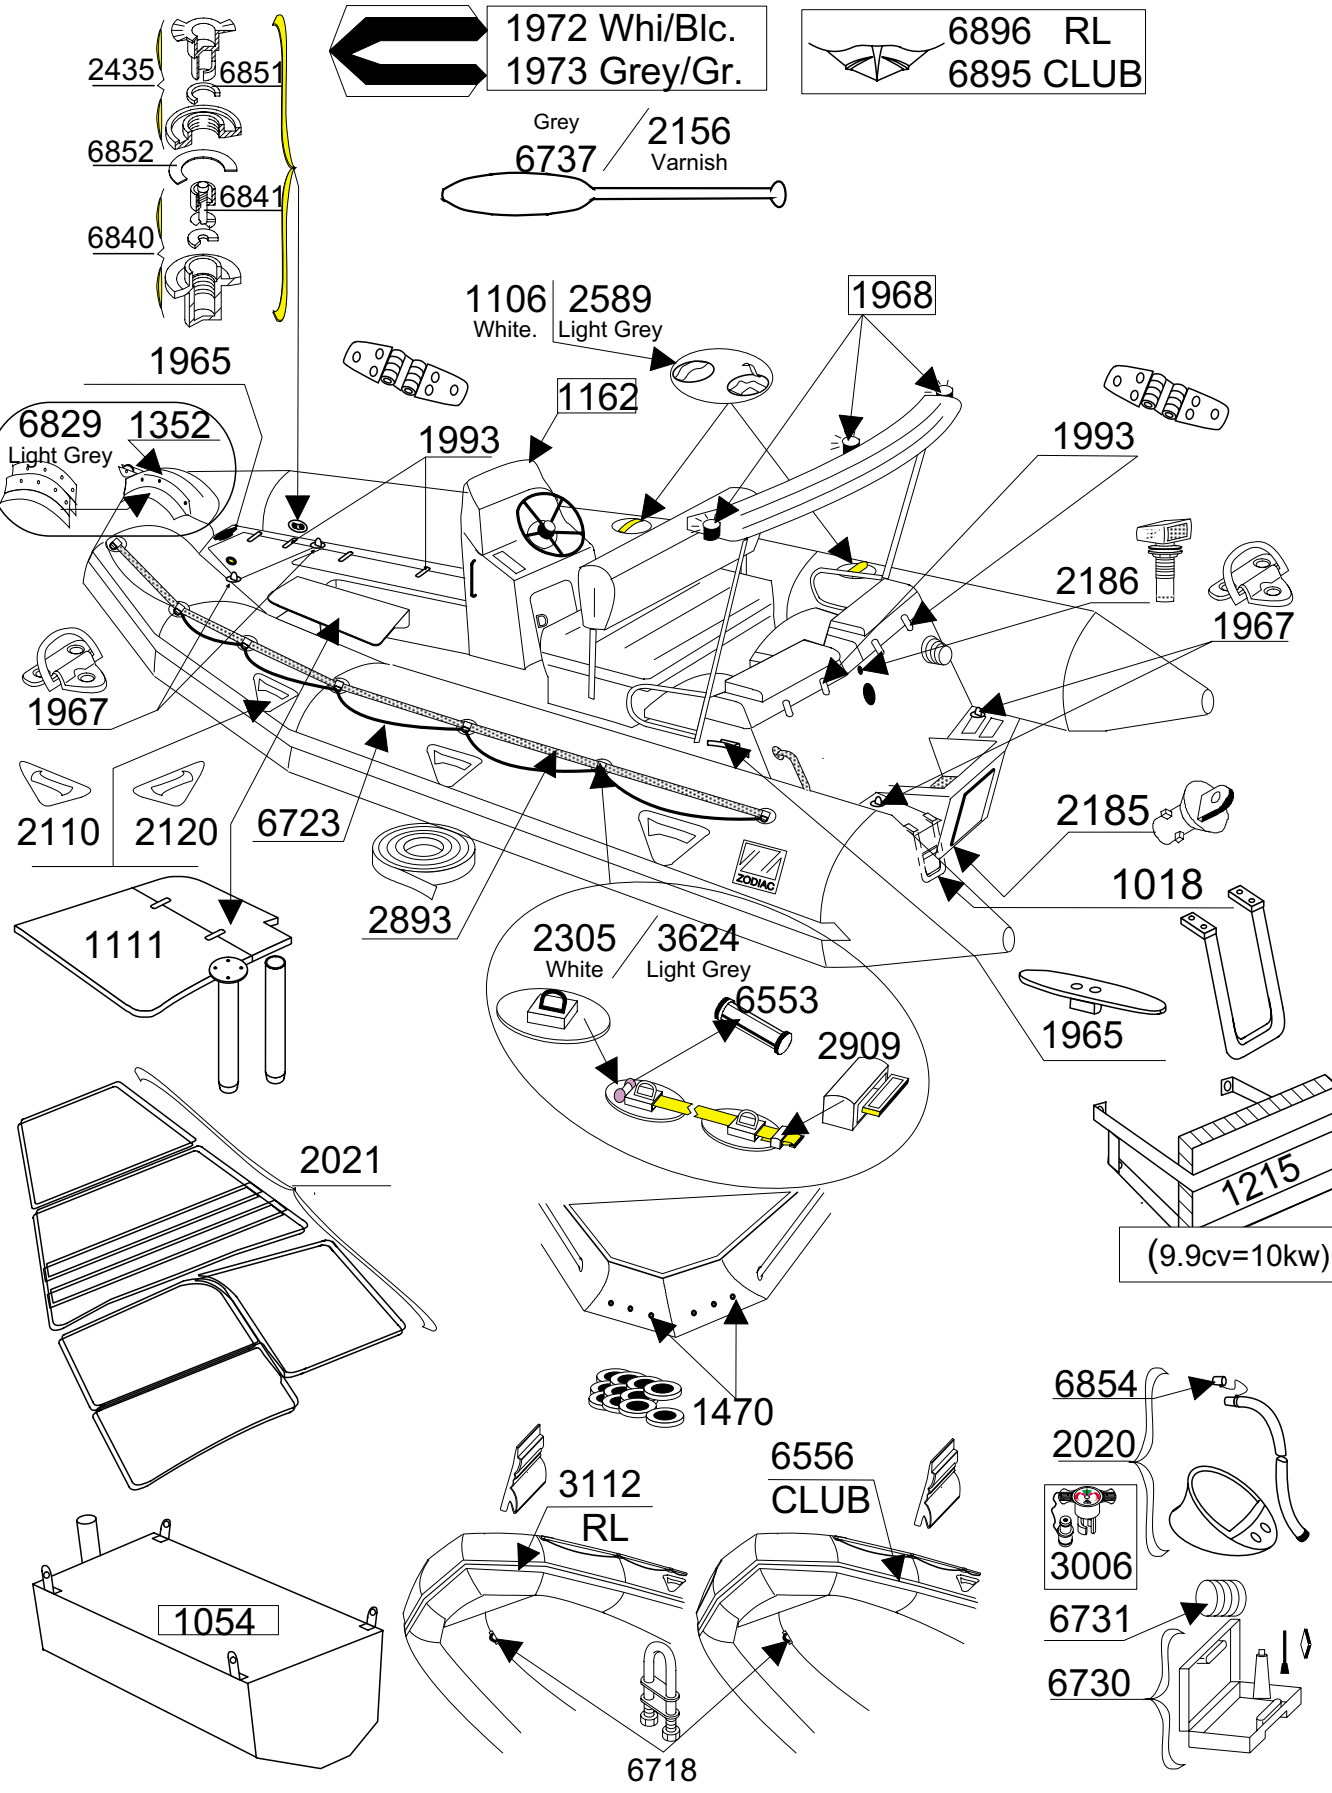

# YACHTLINE 600

SERIE

4063/RL  
4065/CLUB

GDB/04.98

Tissu pour réparation: Corps = 7197 Blanc  
 Fabric for repairs : Tube = 7197 White

Corps = 2367 Gris clair  
 Tube = 2367 Light Grey