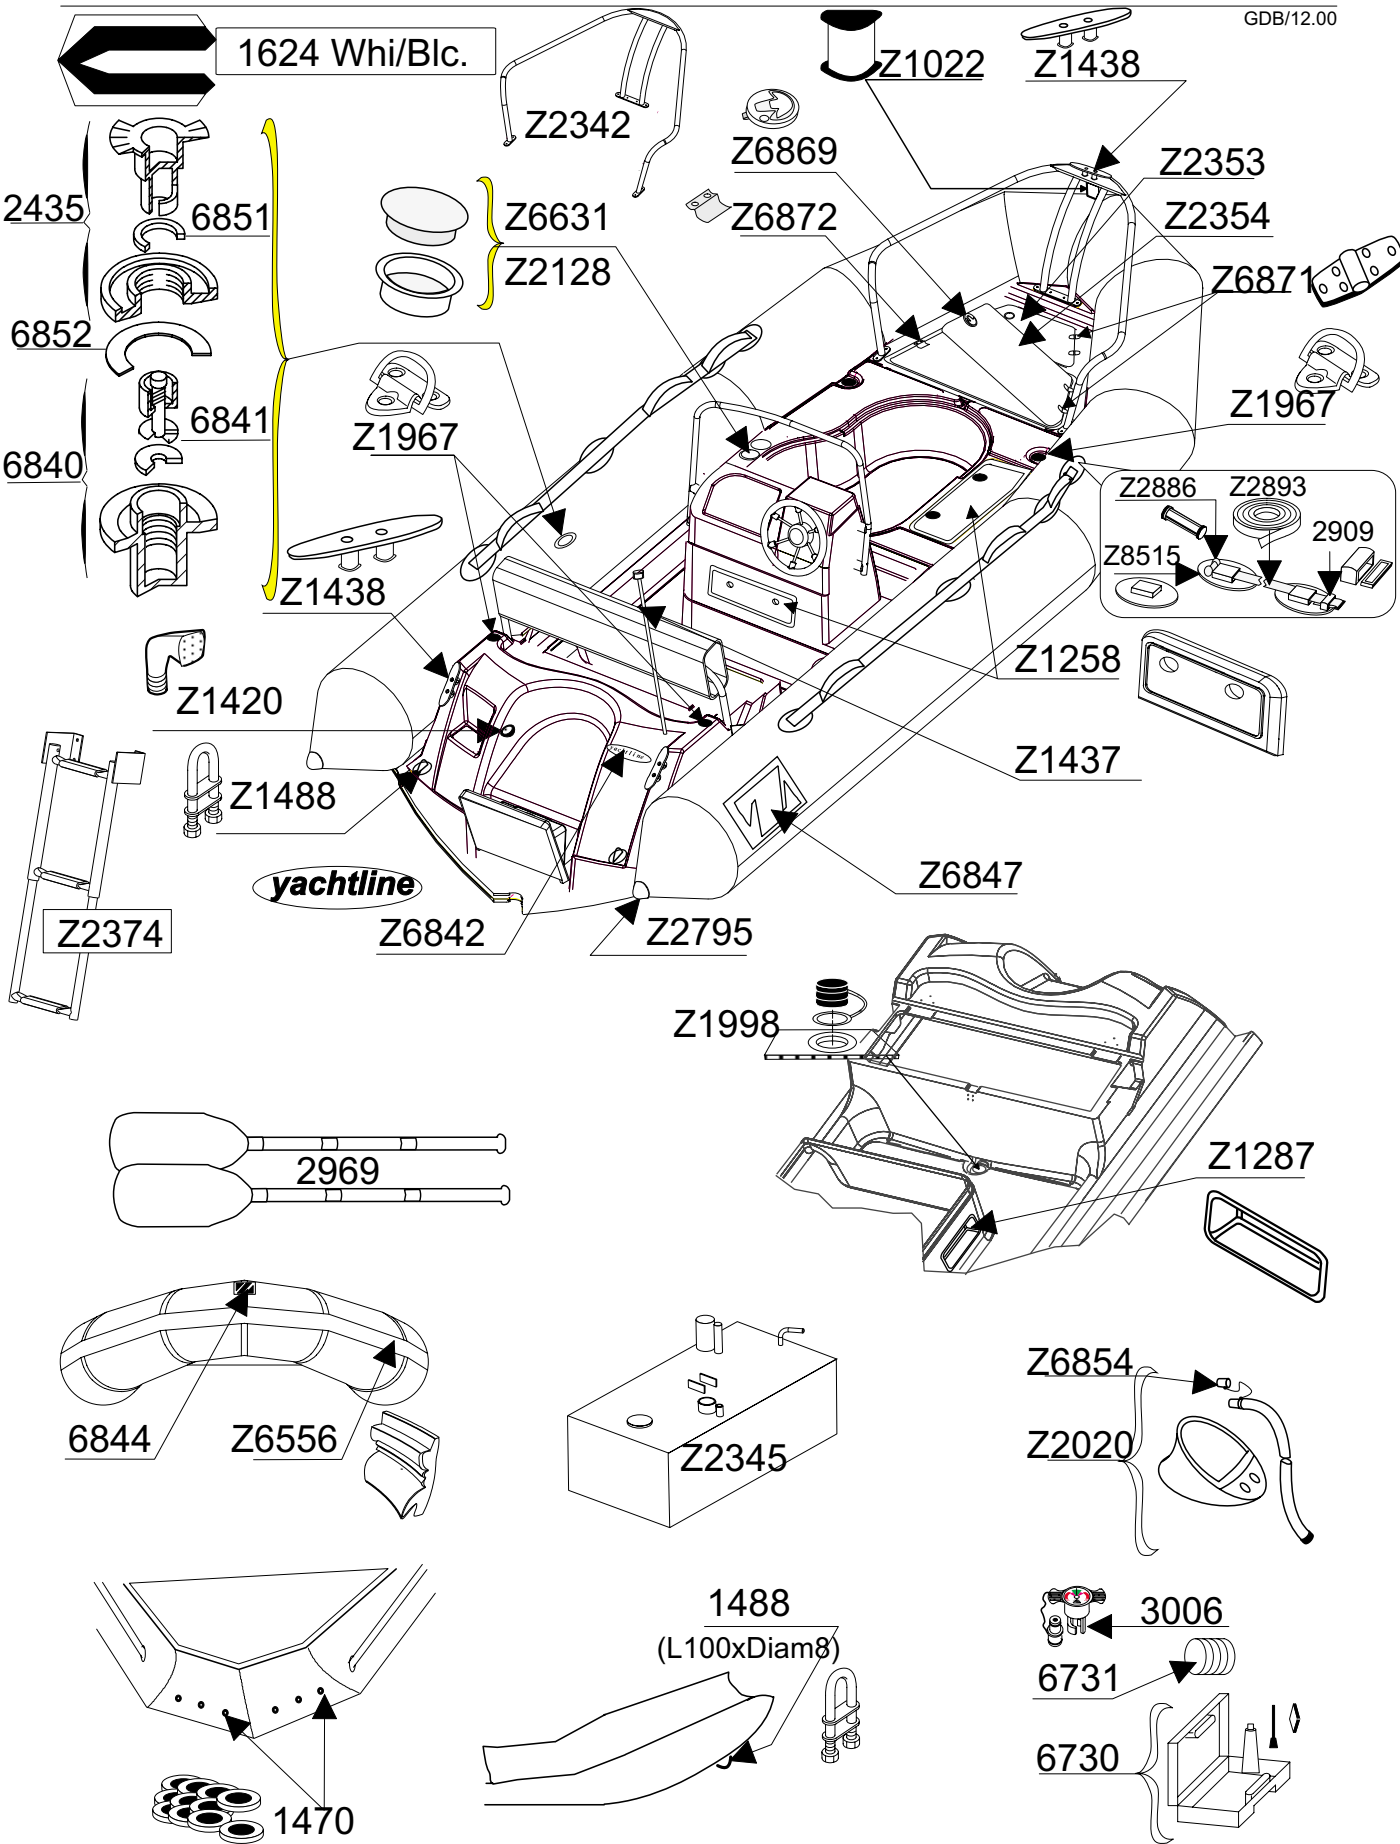

YACHTLINE 480 DL (1/2) SERIE 0685

GDB/12.00

Tissu pour réparation: Corps =7197 Blanc
 Fabric for repairs : Tube =7197 White

YACHTLINE 480 DL (2/2) SERIE 0685

GDB/12.00