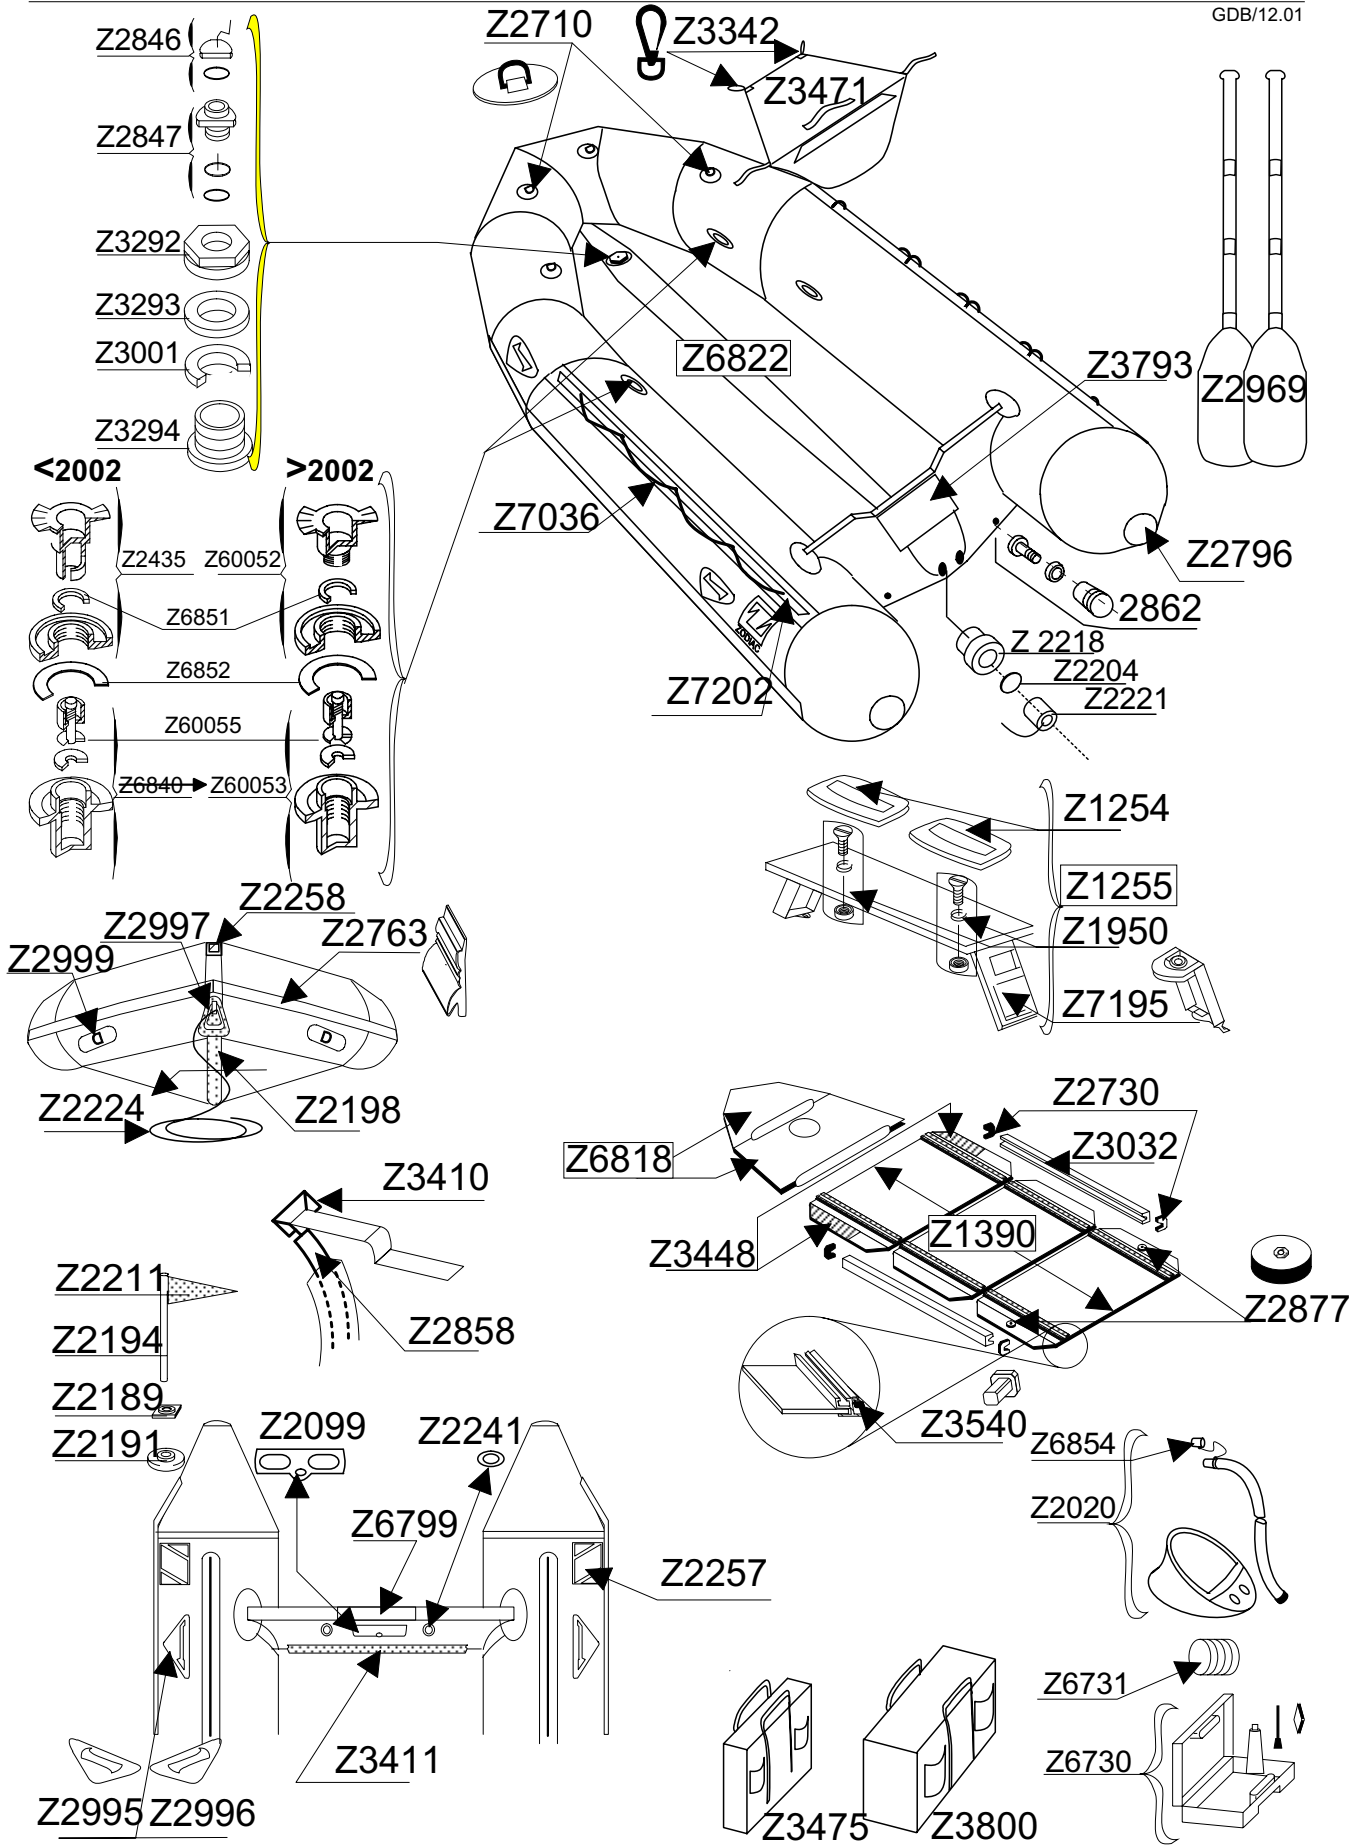

MK 2 TOURING S

SERIE 2269

GDB/12.01

Tissu pour réparation: Corps = Z7051 Gris Moyen
 Fabric for repairs : Tube = Z7051 Medium Grey

Fond = Z7132 Noir
 Bottom = Z7132 Black