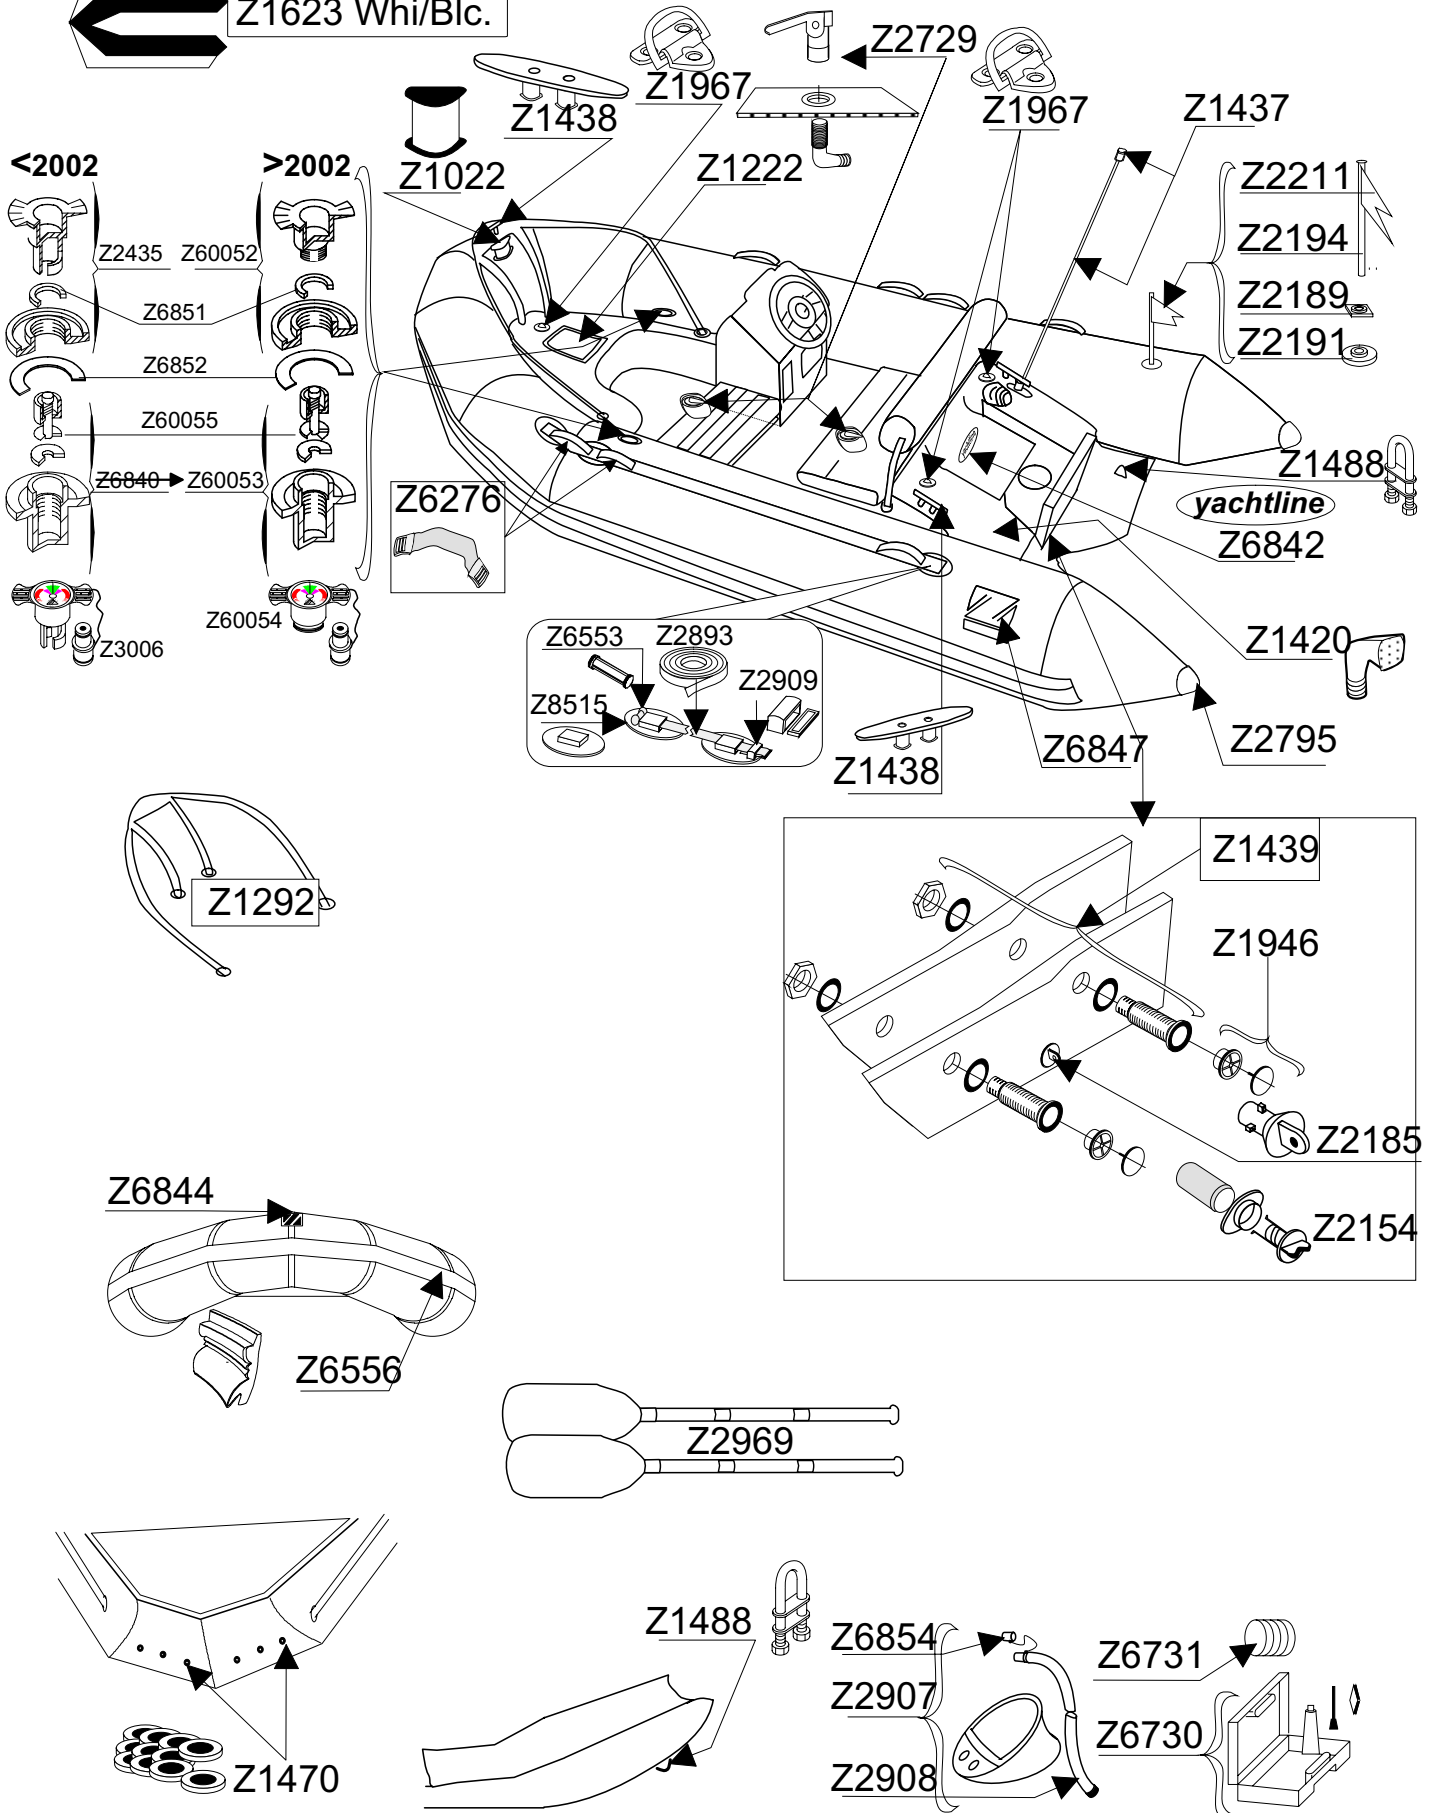

# YACHTLINE 420 DL (1/2) SERIE 0684

GDB/12.01

Tissu pour réparation: Corps =Z7197 Blanc  
 Fabric for repairs : Tube =Z7197 White

# YACHTLINE 420 DL (2/2) SERIE 0684

GDB/12.00