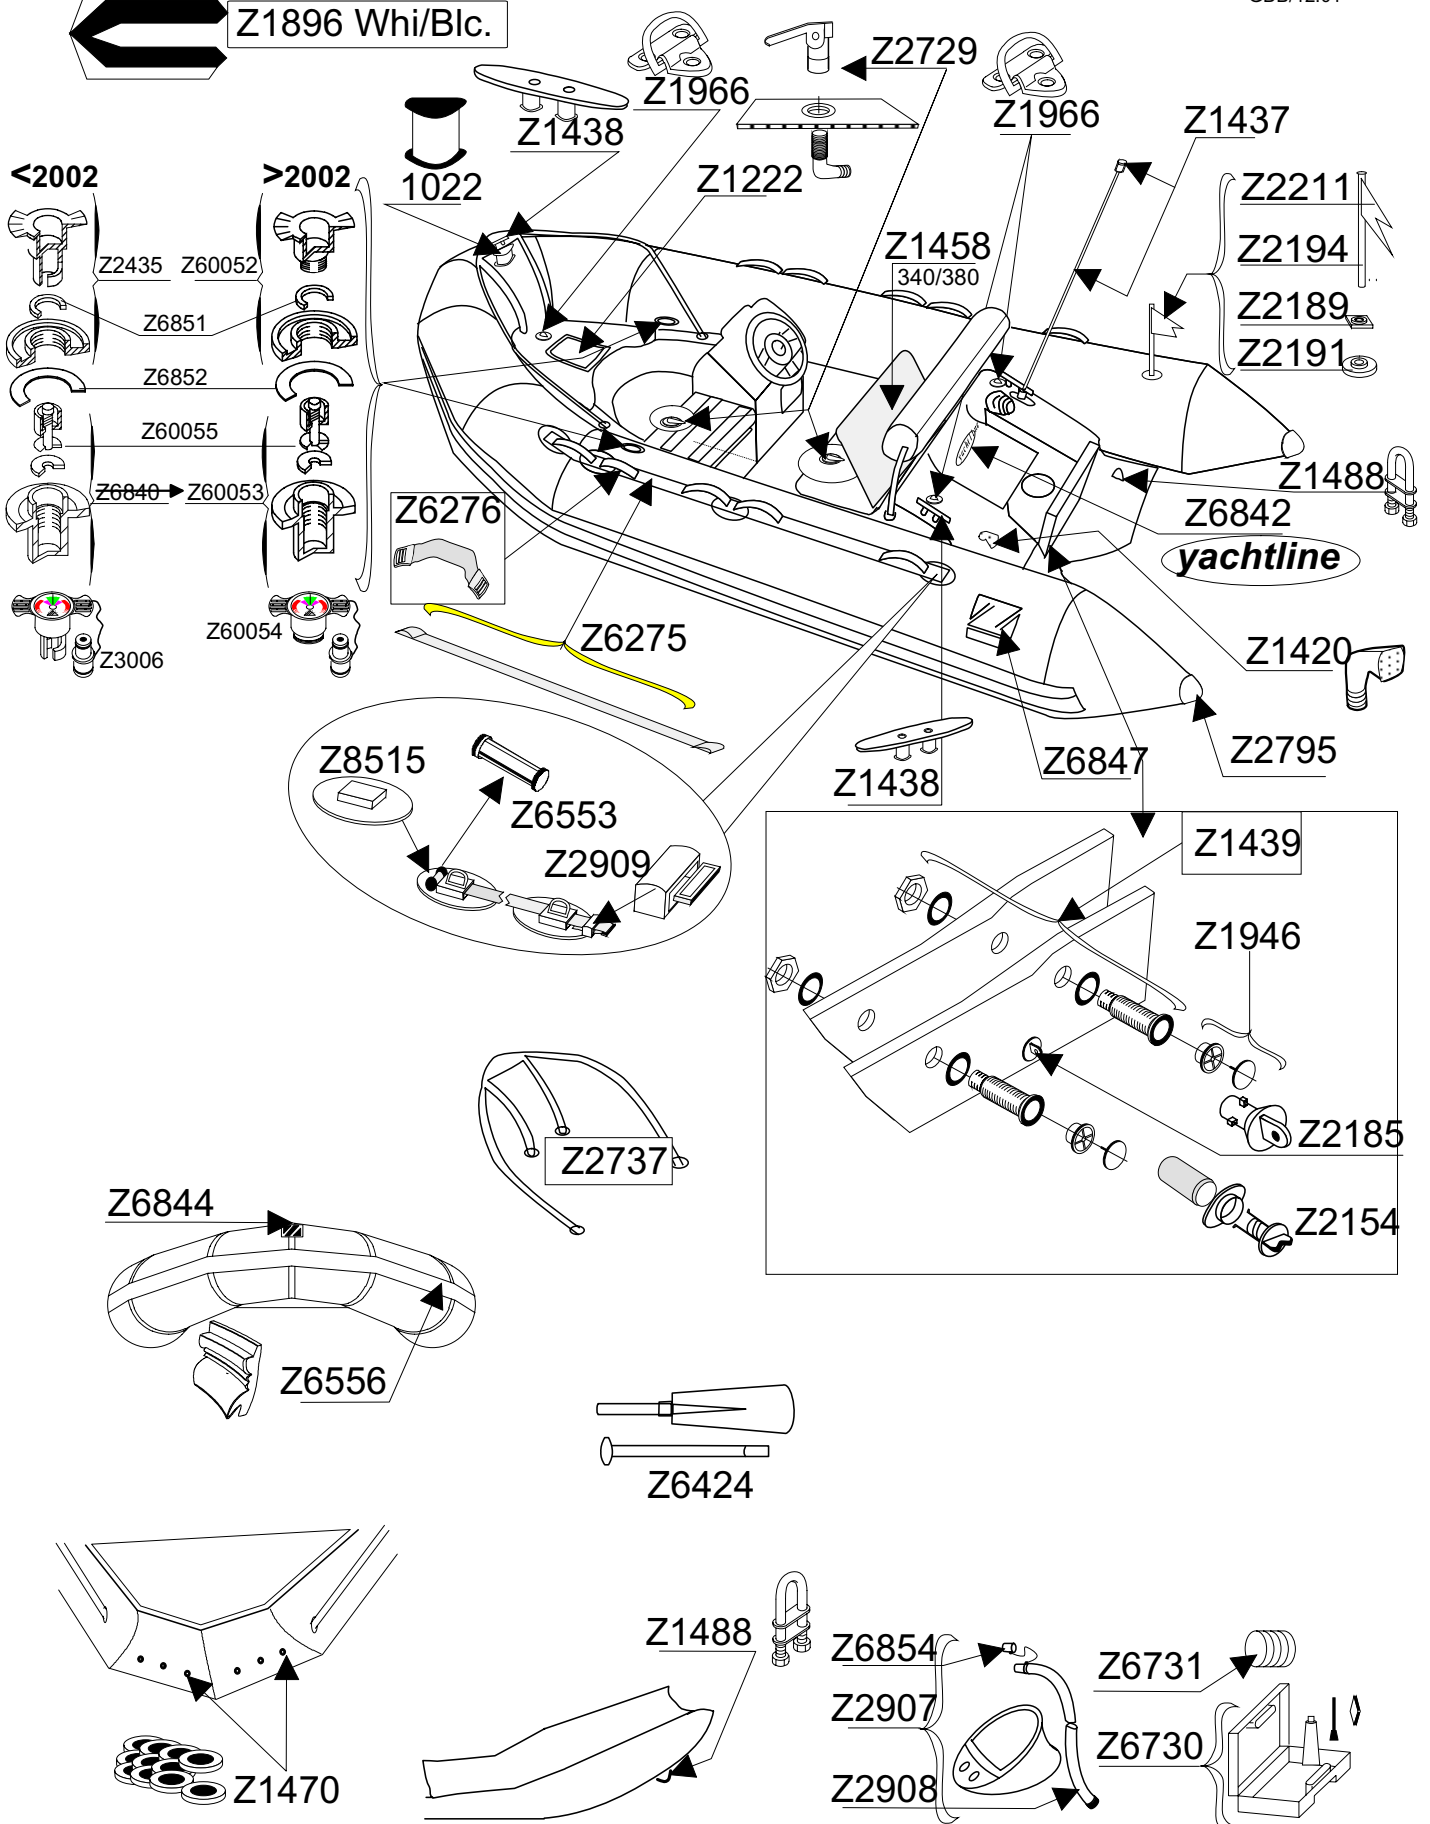

YACHTLINE 380 DL (1/2) SERIE 0683

GDB/12.01

Tissu pour réparation: Corps =Z7197 Blanc
 Fabric for repairs : Tube =Z7197 White

YACHTLINE 380 DL (2/2) SERIE 0683

GDB/12.01