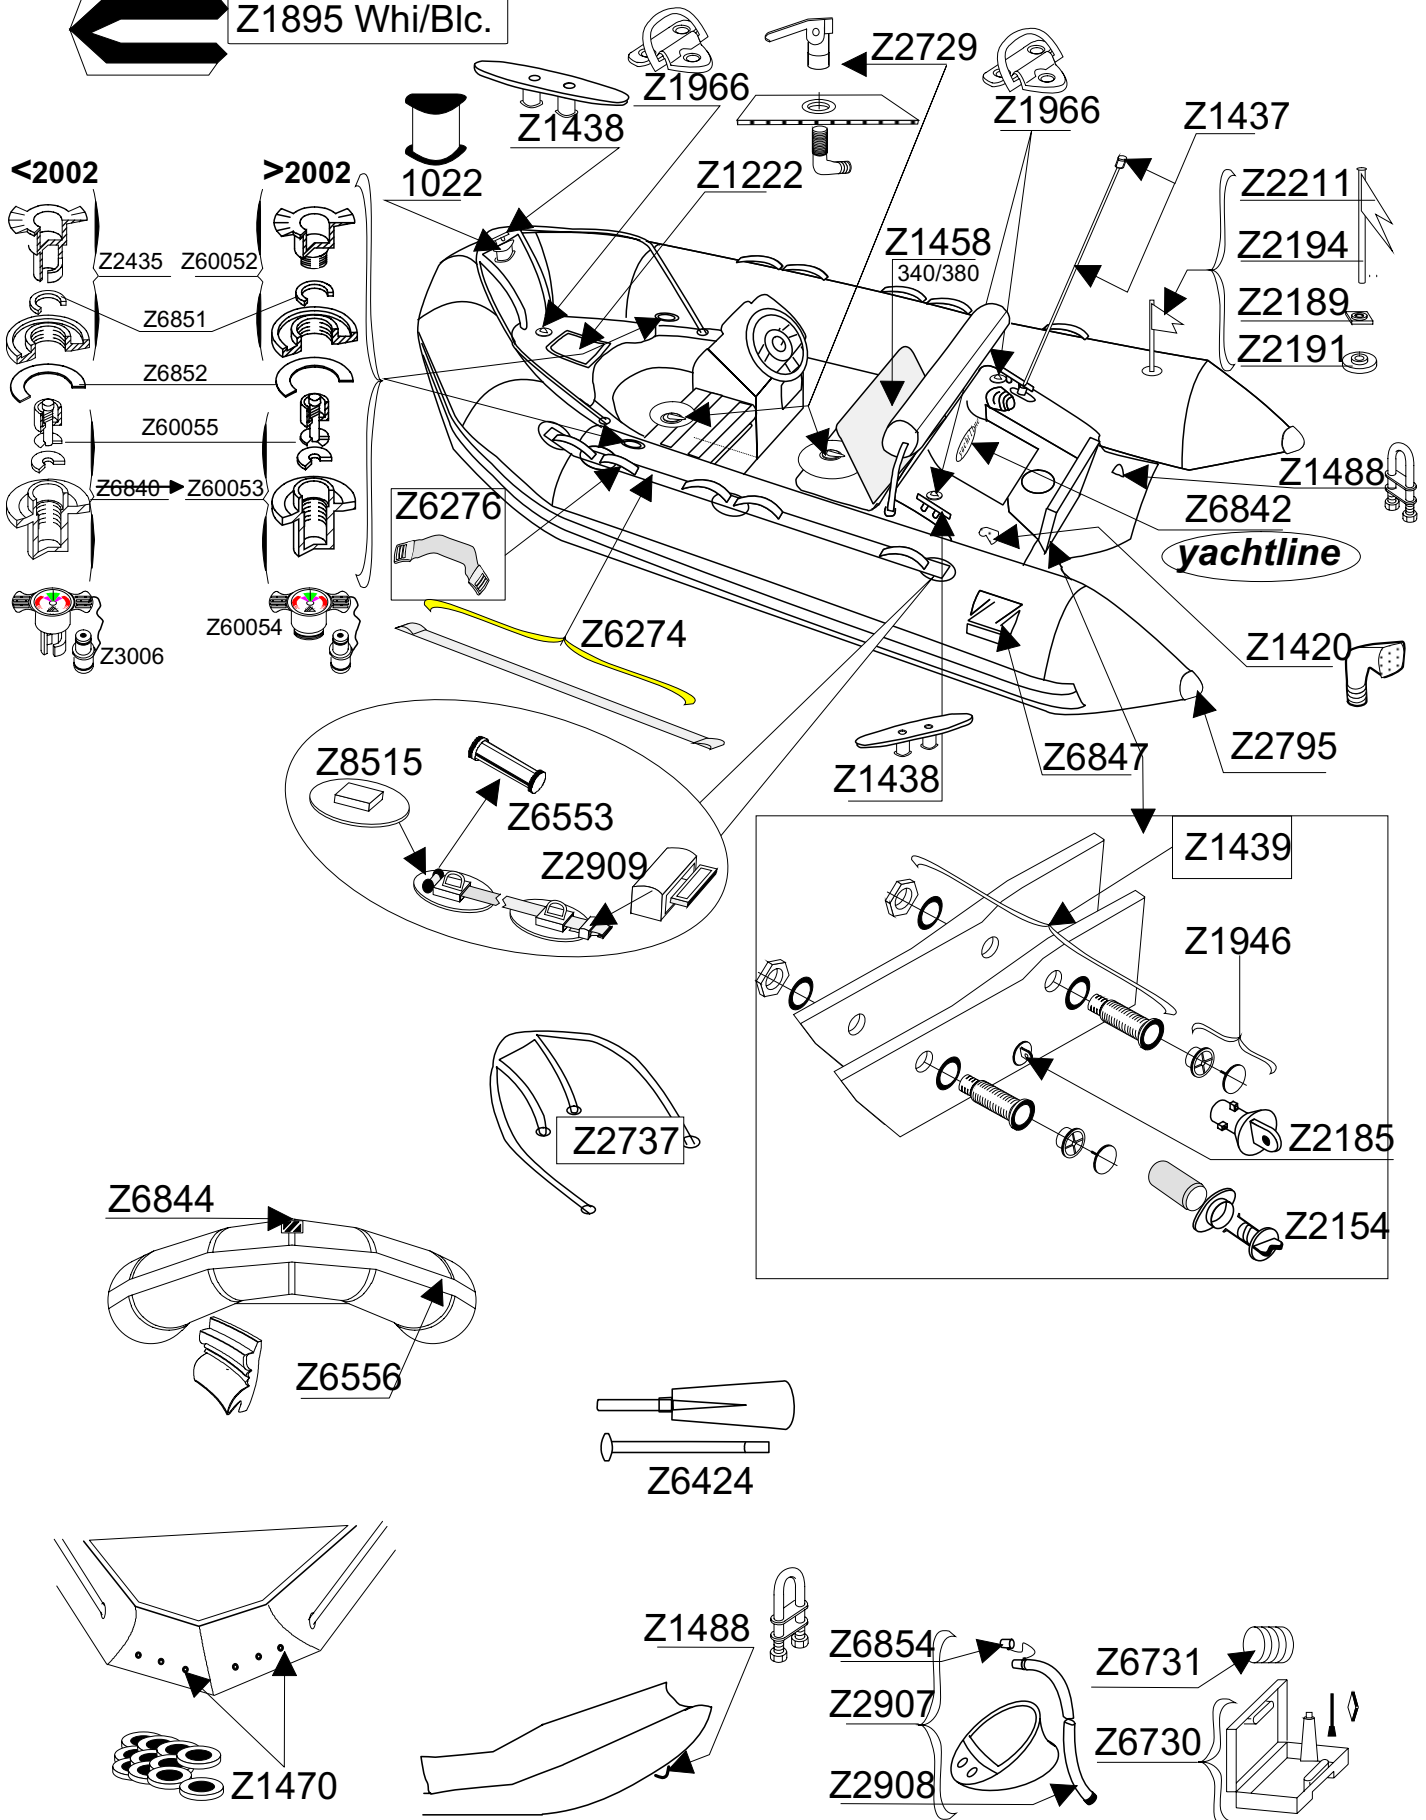

YACHTLINE 340 DL (1/2) SERIE 0682

GDB/12.01

Tissu pour réparation: Corps =Z7197 Blanc
 Fabric for repairs : Tube =Z7197 White

YACHTLINE 340 DL (2/2) SERIE 0682

GDB/12.01